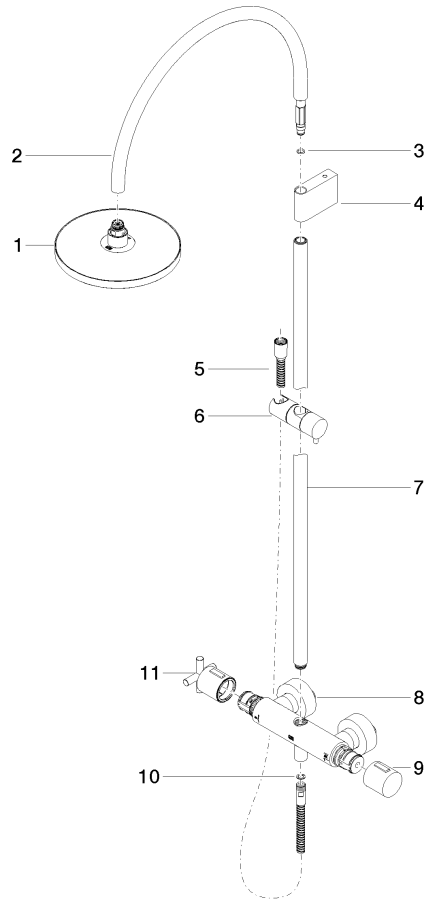

**TARA Shower pipe with shower thermostat without hand shower FlowReduce
220 mm - Champagne (22kt Gold)**

TARA

34 458 892

- shower with fixed riser projection 452mm
- Rain shower: PURE RAIN, max. flow rate 7 l/min (at 3 bar)
- Function from: 6 l/min
- rain shower Ø 220 mm
- rain shower with anti-scale system
- rotary diverter with volume control and shut-off function
- slide-on rosettes Ø 70 mm
- height of fittings up to rain shower (bottom edge) 964mm
- height of fittings up to top edge of elbow 1267mm
- gauge 150 mm - 13 mm
- metal shower hose 1750mm with integrated anti-twist protection
- 1/2" connection
- slide bar
- Pipe diameter 23.5 mm
- This product can help a building meet the requirements of Green Building Rating Systems, e.g. LEED®, BREEAM®, DGNB
- WRAS 2204013

TARA Shower pipe with shower thermostat without hand shower FlowReduce
220 mm - Champagne (22kt Gold)

TARA

34 458 892

Certificates

WRAS_2204

LGA_38

Belgaqua_22_283_2

34 458 892

Product version from 5/1/2022

Parts for other
finishes can be found
here: [Chrome](#)

TARA Shower pipe with shower thermostat without hand shower FlowReduce
220 mm - Champagne (22kt Gold)

TARA

34 458 892

Spare parts list

Product version from 5/1/2022

No.	Item Number	Name	Quantity used	Delivery time
	90 12 05 092 20-47	shower	11	30