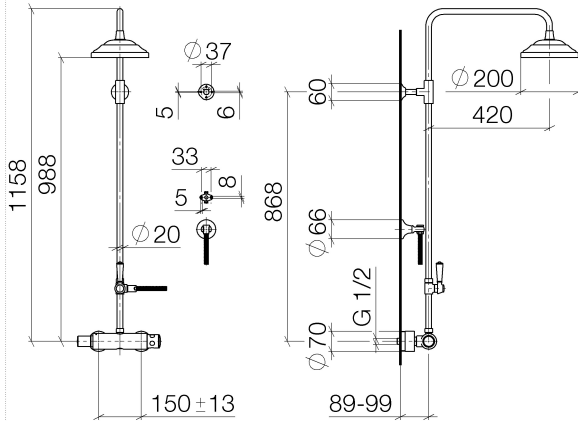

MADISON Showerpipe with shower thermostat without hand shower - Brushed Platinum

MADISON

34 459 360

- shower with fixed riser projection 420mm
- rain shower Ø 200 mm
- rain shower with anti-scale system
- max. rainshower flow 14 l/min
- Function from: 8 l/min
- rotary diverter for fixed-riser shower/hand shower
- height of fittings up to rain shower (bottom edge) 985mm
- height of fittings up to top edge of elbow 1160mm
- two-part push-on rosette Ø 65 mm
- rosette for shower holder Ø 65mm
- rosette for wall mounting Ø 60mm
- gauge 150 mm - 13 mm
- metal shower hose 1250mm with integrated anti-twist protection
- 1/2" connection
- Pipe diameter 20 mm

Intrinsic protection against back flow.

NOTE: The handles must be ordered separately from the fittings!

34 459 360
1:10

Flow rate chart

Certificates

LGA_38665.

MADISON Showerpipe with shower thermostat without hand shower - Brushed
Platinum

MADISON

34 459 360
Parts for other
finishes can be found
here: [Chrome](#)

MADISON Showerpipe with shower thermostat without hand shower - Brushed Platinum

MADISON

34 459 360

Spare parts list

No.	Item Number	Name	Quantity used	Delivery time
1	04 12 05 038 01-06	shower	1	60
2	04 28 22 101 20-06	spout	1	10
3	90 14 10 011 00 90	seal	1	2
4	90 17 11 037 01-06	holder	1	-
Spare part can no longer be ordered, please order the replacement item				
5	90 28 22 104 00-06	pipe	1	-
Spare part can no longer be ordered, please order the replacement item				
6	90 17 09 045 01-06	diverter	1	10
7	09 30 30 064-06	screw	1	10
8	09 18 20 011-06	base	1	10
9	09 28 22 013 90	pipe	1	2
10	11 170 370-06	MADISON Lever insert - Brushed Platinum	1	10
11	09 30 30 062-06	screw	1	10
12	09 14 10 122 90	seal	1	2
13	28 104 970-06	Metal shower hose 1/2" x 1/2" x 1250 mm - Brushed Platinum	1	2
14	28 050 410-06	holder	1	60
15	90 28 22 103 00-06	pipe	1	-
Spare part can no longer be ordered, please order the replacement item				
16	90 14 20 002 00 90	seal	1	2
17	04 17 01 044 01-06	fitting	1	10