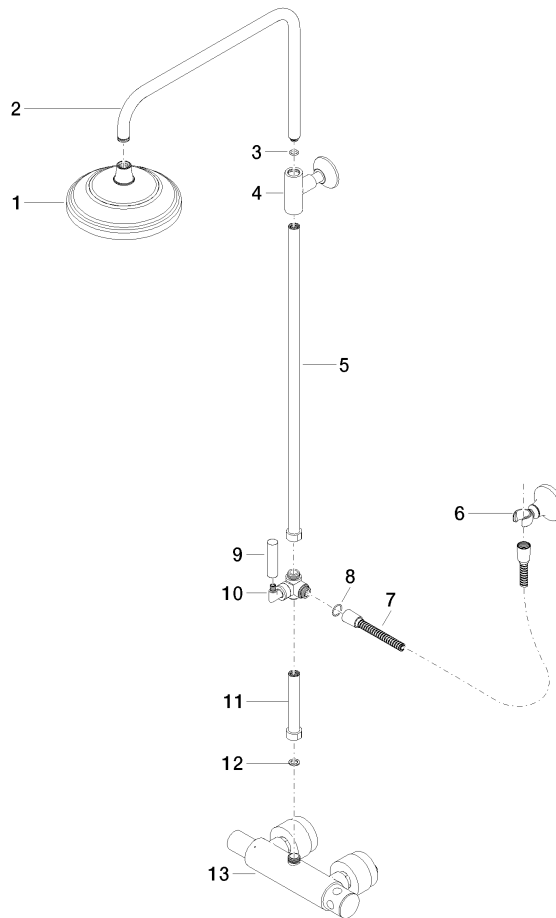

MADISON Showerpipe with shower thermostat without hand shower - Brushed Platinum

MADISON

34 459 360

- shower with fixed riser projection 420mm
- rain shower Ø 200 mm
- rain shower with anti-scale system
- max. rainshower flow 14 l/min
- Function from: 8 l/min
- rotary diverter for fixed-riser shower/hand shower
- height of fittings up to rain shower (bottom edge) 985mm
- height of fittings up to top edge of elbow 1160mm
- two-part push-on rosette Ø 65 mm
- rosette for shower holder Ø 65mm
- rosette for wall mounting Ø 60mm
- gauge 150 mm - 13 mm
- metal shower hose 1250mm with integrated anti-twist protection
- 1/2" connection
- Pipe diameter 20 mm

Intrinsic protection against back flow.

NOTE: The handles must be ordered separately from the fittings!

34 459 360
1:10

Flow rate chart

Certificates

LGA_38665.

MADISON Showerpipe with shower thermostat without hand shower - Brushed
Platinum

MADISON

34 459 360
Parts for other
finishes can be found
here: [Chrome](#)

MADISON Showerpipe with shower thermostat without hand shower - Brushed Platinum

MADISON

34 459 360

Spare parts list

No.	Item Number	Name	Quantity used	Delivery time
1	04 12 05 038 01-06	shower	1	60
2	04 28 22 101 20-06	spout	1	10
3	90 14 10 011 00 90	seal	1	2
4	90 17 11 037 01-06	holder	1	-
Spare part can no longer be ordered, please order the replacement item				
5	90 28 22 104 00-06	pipe	1	-
Spare part can no longer be ordered, please order the replacement item				
6	90 17 09 045 01-06	diverter	1	10
7	09 30 30 064-06	screw	1	10
8	09 18 20 011-06	base	1	10
9	09 28 22 013 90	pipe	1	2
10	11 170 370-06	MADISON Lever insert - Brushed Platinum	1	10
11	09 30 30 062-06	screw	1	10
12	09 14 10 122 90	seal	1	2
13	28 104 970-06	Metal shower hose 1/2" x 1/2" x 1250 mm - Brushed Platinum	1	2
14	28 050 410-06	holder	1	60
15	90 28 22 103 00-06	pipe	1	-
Spare part can no longer be ordered, please order the replacement item				
16	90 14 20 002 00 90	seal	1	2
17	04 17 01 044 01-06	fitting	1	10