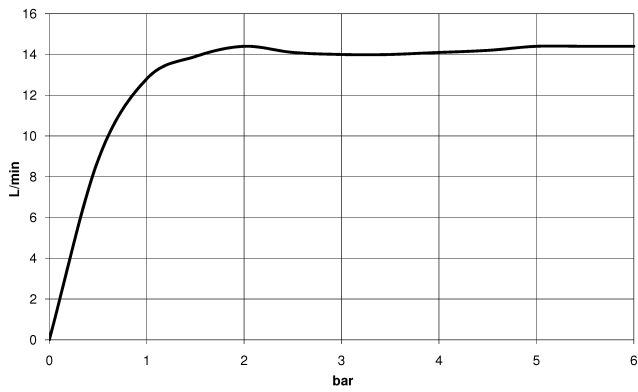

MADISON Showerpipe with shower thermostat without hand shower - Brushed Platinum

MADISON

34 459 360

- shower with fixed riser projection 420mm
- rain shower Ø 200 mm
- rain shower with anti-scale system
- max. rainshower flow 14 l/min
- Function from: 8 l/min
- rotary diverter for fixed-riser shower/hand shower
- height of fittings up to rain shower (bottom edge) 985mm
- height of fittings up to top edge of elbow 1160mm
- two-part push-on rosette Ø 65 mm
- rosette for shower holder Ø 65mm
- rosette for wall mounting Ø 60mm
- gauge 150 mm - 13 mm
- metal shower hose 1250mm with integrated anti-twist protection
- 1/2" connection
- Pipe diameter 20 mm

Intrinsic protection against back flow.

NOTE: The handles must be ordered separately from the fittings!

34 459 360
1:10

Flow rate chart

Certificates

LGA_38665.

MADISON Showerpipe with shower thermostat without hand shower - Brushed
Platinum