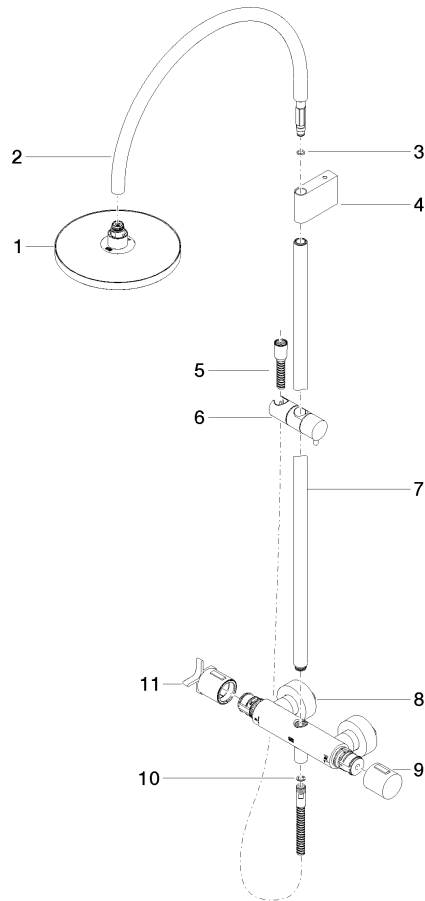

**VAIA Shower pipe with shower thermostat without hand shower FlowReduce -
Brushed Platinum**

VAIA

34 459 809

- shower with fixed riser projection 452mm
- overhead shower: rain flow
- rain shower Ø 220 mm
- rain shower with anti-scale system
- max. rainshower flow 7 l/min
- Function from: 6 l/min
- rotary diverter with volume control and shut-off function
- slide-on rosettes Ø 70 mm
- height of fittings up to rain shower (bottom edge) 964mm
- height of fittings up to top edge of elbow 1267mm
- gauge 150 mm - 13 mm
- metal shower hose 1750mm with integrated anti-twist protection
- 1/2" connection
- slide bar
- Pipe diameter 23.5 mm
- This product can help a building meet the requirements of Green Building Rating Systems, e.g. LEED®, BREEAM®, DGNB
- WRAS 2204013

VAIA

34 459 809

mm [inches]

1:10

Flow rate chart

Codes & Standards

DIN 4109

EN 1717

WRAS_2204

LGA_38

Belgaqua_24-006-2

VAIA Shower pipe with shower thermostat without hand shower FlowReduce -
Brushed Platinum

VAIA

34 459 809

Parts for other
finishes can be found
here: [Chrome](#)

VAIA Shower pipe with shower thermostat without hand shower FlowReduce -
Brushed Platinum

VAIA

34 459 809

Spare parts list

No.	Item Number	Name	Quantity used	Delivery time
	90 12 05 092 20-06	shower	11	10