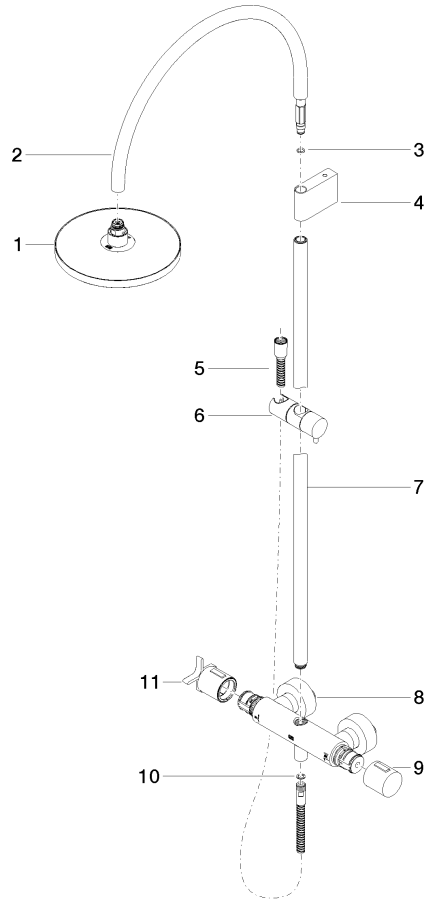

**VAIA Shower pipe with shower thermostat without hand shower FlowReduce -  
Dark Chrome**

VAIA

34 459 809

- shower with fixed riser projection 452mm
- overhead shower: rain flow
- rain shower Ø 220 mm
- rain shower with anti-scale system
- max. rainshower flow 7 l/min
- Function from: 6 l/min
- rotary diverter with volume control and shut-off function
- slide-on rosettes Ø 70 mm
- height of fittings up to rain shower (bottom edge) 964mm
- height of fittings up to top edge of elbow 1267mm
- gauge 150 mm - 13 mm
- metal shower hose 1750mm with integrated anti-twist protection
- 1/2" connection
- slide bar
- Pipe diameter 23.5 mm
- This product can help a building meet the requirements of Green Building Rating Systems, e.g. LEED®, BREEAM®, DGNB
- WRAS 2204013

VAIA

34 459 809

mm [inches]

1:10

**Flow rate chart**

**Codes & Standards**

DIN 4109

EN 1717

Certificates

---

WRAS\_2204

LGA\_38

Belgaqua\_24-006-2

VAIA Shower pipe with shower thermostat without hand shower FlowReduce -  
Dark Chrome

VAIA

34 459 809

Parts for other  
finishes can be found  
here: [Chrome](#)

VAIA Shower pipe with shower thermostat without hand shower FlowReduce -  
Dark Chrome

VAIA

34 459 809

**Spare parts list**

No.	Item Number	Name	Quantity used	Delivery time
	90 12 05 092 20-19	shower	11	20