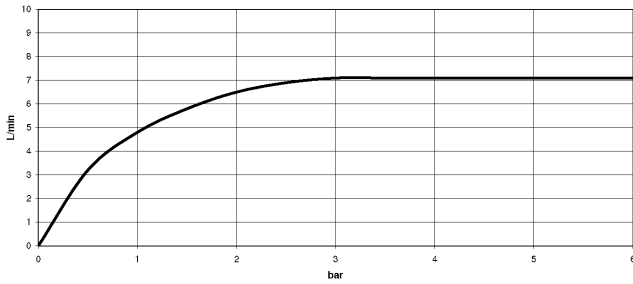

**VAIA Shower pipe with shower thermostat without hand shower FlowReduce -  
Dark Chrome**

VAIA

34 459 809

- shower with fixed riser projection 452mm
- overhead shower: rain flow
- rain shower Ø 220 mm
- rain shower with anti-scale system
- max. rainshower flow 7 l/min
- Function from: 6 l/min
- rotary diverter with volume control and shut-off function
- slide-on rosettes Ø 70 mm
- height of fittings up to rain shower (bottom edge) 964mm
- height of fittings up to top edge of elbow 1267mm
- gauge 150 mm - 13 mm
- metal shower hose 1750mm with integrated anti-twist protection
- 1/2" connection
- slide bar
- Pipe diameter 23.5 mm
- This product can help a building meet the requirements of Green Building Rating Systems, e.g. LEED®, BREEAM®, DGNB
- WRAS 2204013

VAIA

34 459 809

mm [inches]

1:10

**Flow rate chart**

**Codes & Standards**

DIN 4109

EN 1717