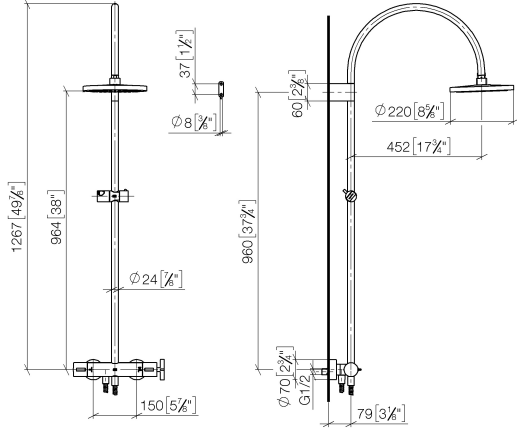

**VAIA Shower pipe with shower thermostat without hand shower FlowReduce -  
Dark Chrome**

VAIA

34 459 809

- shower with fixed riser projection 452mm
- overhead shower: rain flow
- rain shower Ø 220 mm
- rain shower with anti-scale system
- max. rainshower flow 7 l/min
- Function from: 6 l/min
- rotary diverter with volume control and shut-off function
- slide-on rosettes Ø 70 mm
- height of fittings up to rain shower (bottom edge) 964mm
- height of fittings up to top edge of elbow 1267mm
- gauge 150 mm - 13 mm
- metal shower hose 1750mm with integrated anti-twist protection
- 1/2" connection
- slide bar
- Pipe diameter 23.5 mm
- This product can help a building meet the requirements of Green Building Rating Systems, e.g. LEED®, BREEAM®, DGNB
- WRAS 2204013

VAIA

34 459 809

mm [inches]

1:10

**Flow rate chart**

**Codes & Standards**

DIN 4109

EN 1717