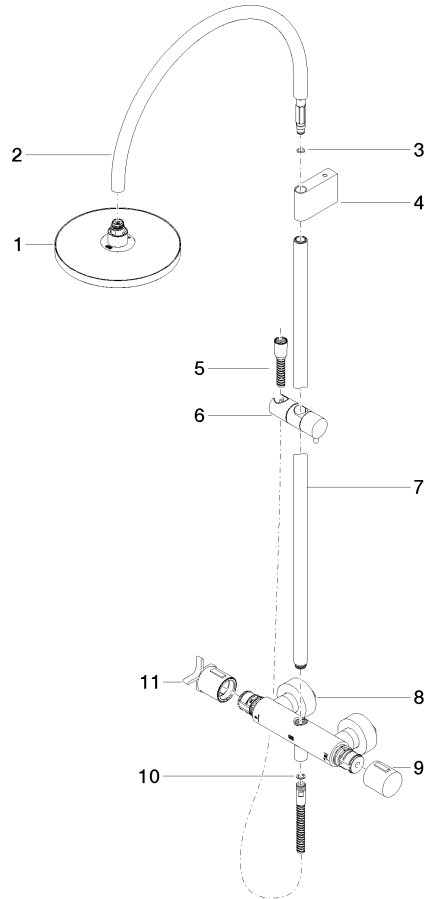

**VAIA Shower pipe with shower thermostat without hand shower FlowReduce -
Brushed Champagne (22kt Gold)**

VAIA

34 459 809

- shower with fixed riser projection 452mm
- overhead shower: rain flow
- rain shower Ø 220 mm
- rain shower with anti-scale system
- max. rainshower flow 7 l/min
- Function from: 6 l/min
- rotary diverter with volume control and shut-off function
- slide-on rosettes Ø 70 mm
- height of fittings up to rain shower (bottom edge) 964mm
- height of fittings up to top edge of elbow 1267mm
- gauge 150 mm - 13 mm
- metal shower hose 1750mm with integrated anti-twist protection
- 1/2" connection
- slide bar
- Pipe diameter 23.5 mm
- This product can help a building meet the requirements of Green Building Rating Systems, e.g. LEED®, BREEAM®, DGNB
- WRAS 2204013

VAIA

34 459 809

mm [inches]

1:10

Flow rate chart

Codes & Standards

DIN 4109

EN 1717

WRAS_2204

LGA_38

Belgaqua_24-006-2

VAIA Shower pipe with shower thermostat without hand shower FlowReduce -
Brushed Champagne (22kt Gold)

VAIA

34 459 809

Parts for other
finishes can be found
here: [Chrome](#)

VAIA Shower pipe with shower thermostat without hand shower FlowReduce -
Brushed Champagne (22kt Gold)

VAIA

34 459 809

Spare parts list

No.	Item Number	Name	Quantity used	Delivery time
	90 12 05 092 20-46	shower	11	30