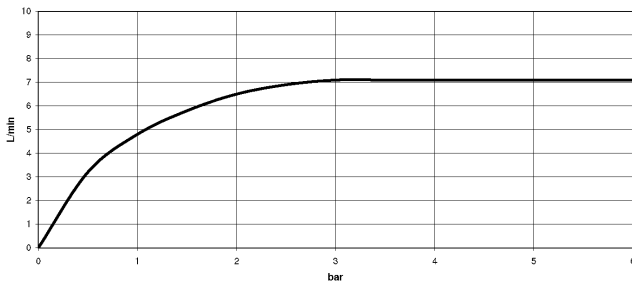

**VAIA Shower pipe with shower thermostat without hand shower FlowReduce -
Brushed Champagne (22kt Gold)**

VAIA

34 459 809

- shower with fixed riser projection 452mm
- overhead shower: rain flow
- rain shower Ø 220 mm
- rain shower with anti-scale system
- max. rainshower flow 7 l/min
- Function from: 6 l/min
- rotary diverter with volume control and shut-off function
- slide-on rosettes Ø 70 mm
- height of fittings up to rain shower (bottom edge) 964mm
- height of fittings up to top edge of elbow 1267mm
- gauge 150 mm - 13 mm
- metal shower hose 1750mm with integrated anti-twist protection
- 1/2" connection
- slide bar
- Pipe diameter 23.5 mm
- This product can help a building meet the requirements of Green Building Rating Systems, e.g. LEED®, BREEAM®, DGNB
- WRAS 2204013

VAIA

34 459 809

mm [inches]

1:10

Flow rate chart

Codes & Standards

DIN 4109

EN 1717