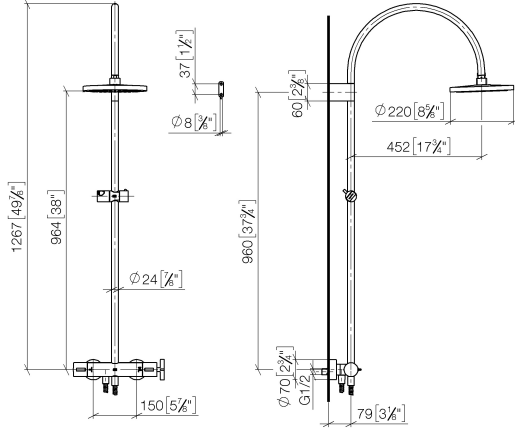

**VAIA Shower pipe with shower thermostat without hand shower FlowReduce -
Brushed Champagne (22kt Gold)**

VAIA

34 459 809

- shower with fixed riser projection 452mm
- overhead shower: rain flow
- rain shower Ø 220 mm
- rain shower with anti-scale system
- max. rainshower flow 7 l/min
- Function from: 6 l/min
- rotary diverter with volume control and shut-off function
- slide-on rosettes Ø 70 mm
- height of fittings up to rain shower (bottom edge) 964mm
- height of fittings up to top edge of elbow 1267mm
- gauge 150 mm - 13 mm
- metal shower hose 1750mm with integrated anti-twist protection
- 1/2" connection
- slide bar
- Pipe diameter 23.5 mm
- This product can help a building meet the requirements of Green Building Rating Systems, e.g. LEED®, BREEAM®, DGNB
- WRAS 2204013

VAIA

34 459 809

mm [inches]

1:10

Flow rate chart

Codes & Standards

DIN 4109

EN 1717