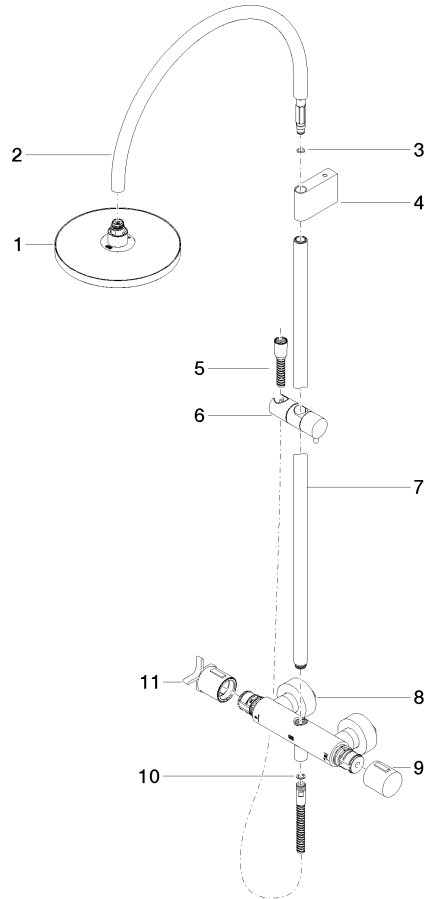

VAIA Shower pipe with shower thermostat without hand shower FlowReduce - Champagne (22kt Gold)

VAIA

34 459 809

- shower with fixed riser projection 452mm
- overhead shower: rain flow
- rain shower Ø 220 mm
- rain shower with anti-scale system
- max. rainshower flow 7 l/min
- Function from: 6 l/min
- rotary diverter with volume control and shut-off function
- slide-on rosettes Ø 70 mm
- height of fittings up to rain shower (bottom edge) 964mm
- height of fittings up to top edge of elbow 1267mm
- gauge 150 mm - 13 mm
- metal shower hose 1750mm with integrated anti-twist protection
- 1/2" connection
- slide bar
- Pipe diameter 23.5 mm
- This product can help a building meet the requirements of Green Building Rating Systems, e.g. LEED®, BREEAM®, DGNB
- WRAS 2204013

VAIA

34 459 809

mm [inches]

1:10

Flow rate chart

Codes & Standards

DIN 4109

EN 1717

WRAS_2204

LGA_38

Belgaqua_24-006-2

VAIA Shower pipe with shower thermostat without hand shower FlowReduce -
Champagne (22kt Gold)

VAIA

34 459 809

Parts for other
finishes can be found
here: [Chrome](#)

VAIA Shower pipe with shower thermostat without hand shower FlowReduce -
Champagne (22kt Gold)

VAIA

34 459 809

Spare parts list

No.	Item Number	Name	Quantity used	Delivery time
	90 12 05 092 20-47	shower	11	30