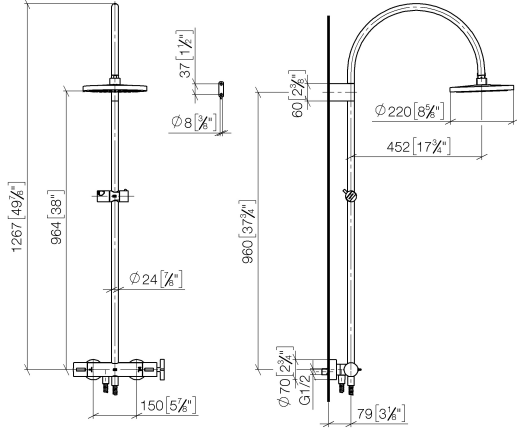

VAIA Shower pipe with shower thermostat without hand shower FlowReduce - Champagne (22kt Gold)

VAIA

34 459 809

- shower with fixed riser projection 452mm
- overhead shower: rain flow
- rain shower Ø 220 mm
- rain shower with anti-scale system
- max. rainshower flow 7 l/min
- Function from: 6 l/min
- rotary diverter with volume control and shut-off function
- slide-on rosettes Ø 70 mm
- height of fittings up to rain shower (bottom edge) 964mm
- height of fittings up to top edge of elbow 1267mm
- gauge 150 mm - 13 mm
- metal shower hose 1750mm with integrated anti-twist protection
- 1/2" connection
- slide bar
- Pipe diameter 23.5 mm
- This product can help a building meet the requirements of Green Building Rating Systems, e.g. LEED®, BREEAM®, DGNB
- WRAS 2204013

VAIA

34 459 809

mm [inches]

1:10

Flow rate chart

Codes & Standards

DIN 4109

EN 1717