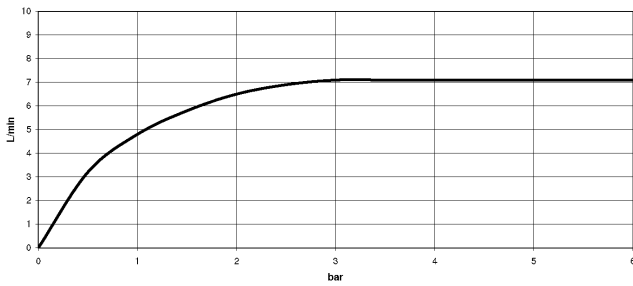

VAIA Shower pipe with shower thermostat without hand shower FlowReduce - Champagne (22kt Gold)

VAIA

34 459 809

- shower with fixed riser projection 452mm
- overhead shower: rain flow
- rain shower Ø 220 mm
- rain shower with anti-scale system
- max. rainshower flow 7 l/min
- Function from: 6 l/min
- rotary diverter with volume control and shut-off function
- slide-on rosettes Ø 70 mm
- height of fittings up to rain shower (bottom edge) 964mm
- height of fittings up to top edge of elbow 1267mm
- gauge 150 mm - 13 mm
- metal shower hose 1750mm with integrated anti-twist protection
- 1/2" connection
- slide bar
- Pipe diameter 23.5 mm
- This product can help a building meet the requirements of Green Building Rating Systems, e.g. LEED®, BREEAM®, DGNB
- WRAS 2204013

VAIA

34 459 809

mm [inches]

1:10

Flow rate chart

Codes & Standards

DIN 4109

EN 1717