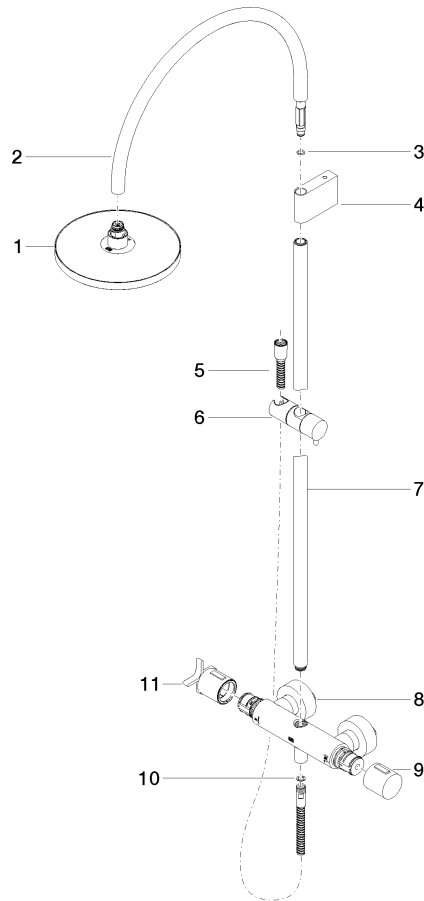

**VAIA Shower pipe with shower thermostat without hand shower FlowReduce -
Brushed Dark Platinum**

VAIA

34 459 809

- shower with fixed riser projection 452mm
- overhead shower: rain flow
- rain shower Ø 220 mm
- rain shower with anti-scale system
- max. rainshower flow 7 l/min
- Function from: 6 l/min
- rotary diverter with volume control and shut-off function
- slide-on rosettes Ø 70 mm
- height of fittings up to rain shower (bottom edge) 964mm
- height of fittings up to top edge of elbow 1267mm
- gauge 150 mm - 13 mm
- metal shower hose 1750mm with integrated anti-twist protection
- 1/2" connection
- slide bar
- Pipe diameter 23.5 mm
- This product can help a building meet the requirements of Green Building Rating Systems, e.g. LEED®, BREEAM®, DGNB
- WRAS 2204013

VAIA

34 459 809

mm [inches]

1:10

Flow rate chart

Codes & Standards

DIN 4109

EN 1717

WRAS_2204

LGA_38

Belgaqua_24-006-2

VAIA Shower pipe with shower thermostat without hand shower FlowReduce -
Brushed Dark Platinum

VAIA

34 459 809

Parts for other
finishes can be found
here: [Chrome](#)

VAIA Shower pipe with shower thermostat without hand shower FlowReduce -
Brushed Dark Platinum

VAIA

34 459 809

Spare parts list

No.	Item Number	Name	Quantity used	Delivery time
	90 12 05 092 20-99	shower	11	30