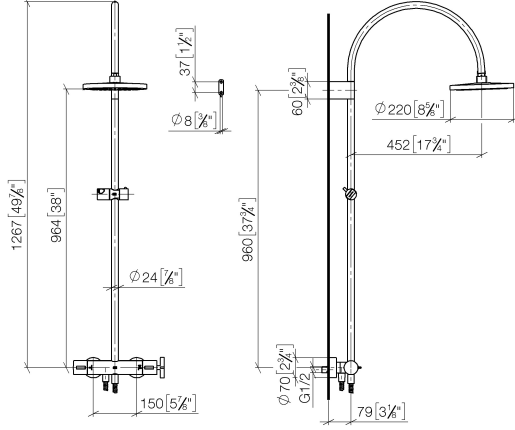

**VAIA Shower pipe with shower thermostat without hand shower FlowReduce -
Brushed Dark Platinum**

VAIA

34 459 809

- shower with fixed riser projection 452mm
- overhead shower: rain flow
- rain shower Ø 220 mm
- rain shower with anti-scale system
- max. rainshower flow 7 l/min
- Function from: 6 l/min
- rotary diverter with volume control and shut-off function
- slide-on rosettes Ø 70 mm
- height of fittings up to rain shower (bottom edge) 964mm
- height of fittings up to top edge of elbow 1267mm
- gauge 150 mm - 13 mm
- metal shower hose 1750mm with integrated anti-twist protection
- 1/2" connection
- slide bar
- Pipe diameter 23.5 mm
- This product can help a building meet the requirements of Green Building Rating Systems, e.g. LEED®, BREEAM®, DGNB
- WRAS 2204013

VAIA

34 459 809

mm [inches]

1:10

Flow rate chart

Codes & Standards

DIN 4109

EN 1717