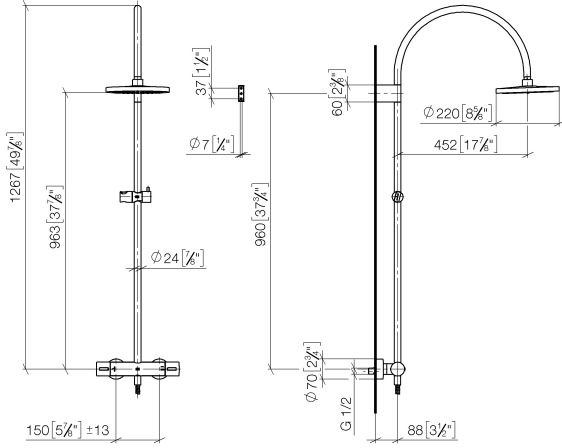

**Showerpipe with shower thermostat without hand shower FlowReduce 220 mm
- Chrome**

TARA

34 459 892

Fits: TARA, VAIA, META

- shower with fixed riser projection 452mm
- overhead shower: rain flow
- rain shower Ø 220 mm
- rain shower with anti-scale system
- max. rainshower flow 7 l/min
- rotary diverter with volume control and shut-off function
- slide-on rosettes Ø 70 mm
- height of fittings up to rain shower (bottom edge) 963mm
- height of fittings up to top edge of elbow 1267mm
- gauge 150 mm - 13 mm
- metal shower hose 1750mm with integrated anti-twist protection
- 1/2" connection
- slide bar
- Pipe diameter 23.5 mm
- quick clearing
- This product can help a building meet the requirements of Green Building Rating Systems, e.g. LEED®, BREEAM®, DGNB
- WRAS 2204013

Required miscellaneous

	SERIES-VARIOUS Hand shower - Chrome	28 025 979-00 0010
---	--	-----------------------

**Showerpipe with shower thermostat without hand shower FlowReduce 220 mm
- Chrome**

TARA

34 459 892
mm [inches]
M 1:10

Showerpipe with shower thermostat without hand shower FlowReduce 220 mm
- Chrome

TARA

34 459 892

Certificates

WRAS_2204

Belgaqua_21-032-2 LGA_38

Showerpipe with shower thermostat without hand shower FlowReduce 220 mm
- Chrome

TARA

34 459 892

Product version up to 9/10/2020

Product version from 9/10/2020

Showerpipe with shower thermostat without hand shower FlowReduce 220 mm
- Chrome

TARA

34 459 892

Spare parts list