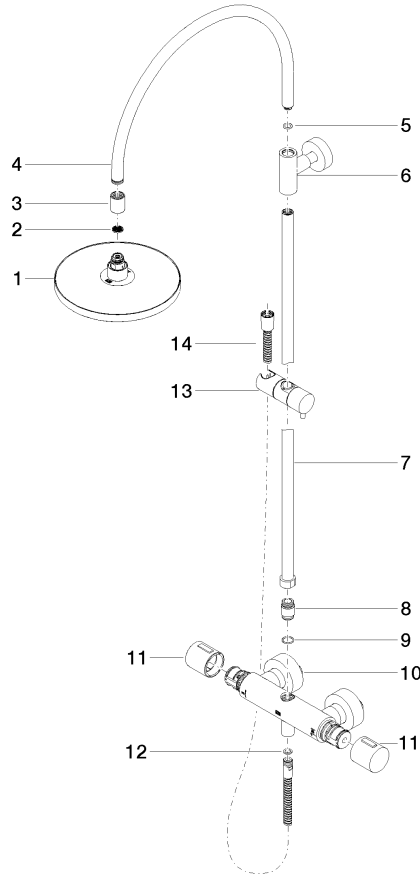

**Showerpipe with shower thermostat without hand shower FlowReduce 220 mm
- Chrome**

TARA

34 459 892

Fits: TARA, VAIA, META

- shower with fixed riser projection 452mm
- overhead shower: rain flow
- rain shower Ø 220 mm
- rain shower with anti-scale system
- max. rainshower flow 7 l/min
- rotary diverter with volume control and shut-off function
- slide-on rosettes Ø 70 mm
- height of fittings up to rain shower (bottom edge) 963mm
- height of fittings up to top edge of elbow 1267mm
- gauge 150 mm - 13 mm
- metal shower hose 1750mm with integrated anti-twist protection
- 1/2" connection
- slide bar
- Pipe diameter 23.5 mm
- quick clearing
- This product can help a building meet the requirements of Green Building Rating Systems, e.g. LEED®, BREEAM®, DGNB
- WRAS 2204013

Required miscellaneous

	SERIES-VARIOUS Hand shower - Chrome	28 025 979-00 0010
---	--	-----------------------

**Showerpipe with shower thermostat without hand shower FlowReduce 220 mm
- Chrome**

TARA

34 459 892
mm [inches]
M 1:10

Showerpipe with shower thermostat without hand shower FlowReduce 220 mm
- Chrome

TARA

34 459 892

Certificates

WRAS_2204

Belgaqua_21-032-2 LGA_38

Showerpipe with shower thermostat without hand shower FlowReduce 220 mm
- Chrome

TARA

34 459 892

Product version up to 9/10/2020

Product version from 9/10/2020

Showerpipe with shower thermostat without hand shower FlowReduce 220 mm
- Chrome

TARA

34 459 892

Spare parts list