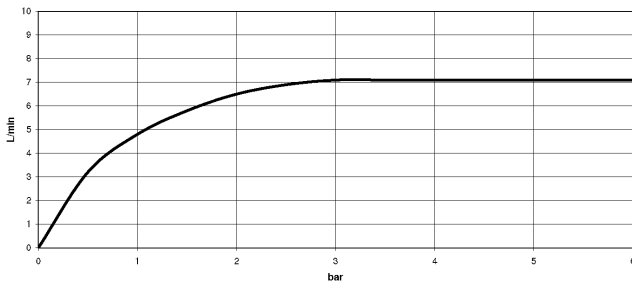

**Showerpipe with shower thermostat without hand shower FlowReduce 220 mm
- Brushed Platinum**

TARA

34 459 892
mm [inches]
M 1:10

Flow rate chart

Codes & Standards

DIN 4109

EN 1717

ISO 3822