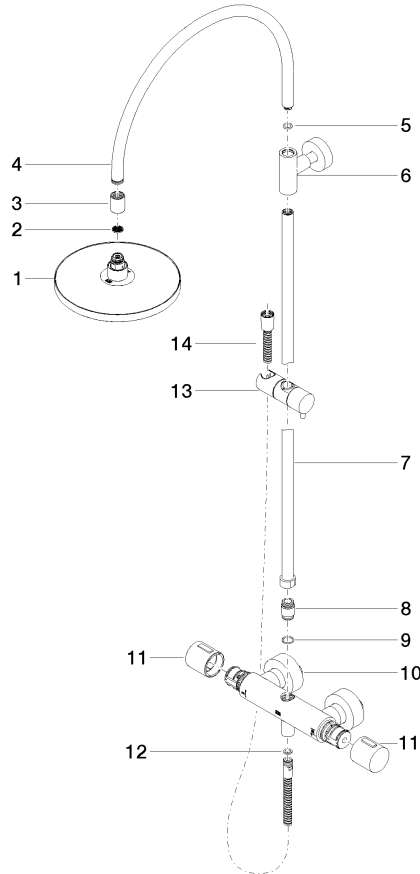

**Showerpipe with shower thermostat without hand shower FlowReduce 220 mm
- Brushed Platinum**

TARA

34 459 892
mm [inches]
M 1:10

Flow rate chart

Codes & Standards

DIN 4109

EN 1717

ISO 3822

Scottish Water
Byelaws

UK Water Supply
Regulations

Ü-Zeichen

Showerpipe with shower thermostat without hand shower FlowReduce 220 mm
- Brushed Platinum

TARA

34 459 892

Certificates

WRAS_2204

Belgaqua_21-032-2 LGA_38

Showerpipe with shower thermostat without hand shower FlowReduce 220 mm - Brushed Platinum

TARA

34 459 892

Product version up to 9/10/2020

Product version from 9/10/2020

Parts for other finishes can be found here: [Chrome](#)

Showerpipe with shower thermostat without hand shower FlowReduce 220 mm
- Brushed Platinum

TARA

34 459 892

Spare parts list

Product version up to 9/10/2020

Product version from 9/10/2020

No.	Item Number	Name	Quantity used	Delivery time
	04 12 05 092 00-06	shower	15	10