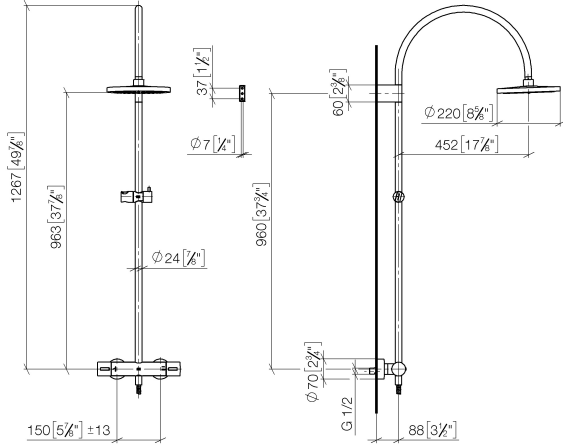

**Showerpipe with shower thermostat without hand shower FlowReduce 220 mm
- Brushed Platinum**

TARA

34 459 892

Fits: TARA, VAIA, META

- shower with fixed riser projection 452mm
- overhead shower: rain flow
- rain shower Ø 220 mm
- rain shower with anti-scale system
- max. rainshower flow 7 l/min
- rotary diverter with volume control and shut-off function
- slide-on rosettes Ø 70 mm
- height of fittings up to rain shower (bottom edge) 963mm
- height of fittings up to top edge of elbow 1267mm
- gauge 150 mm - 13 mm
- metal shower hose 1750mm with integrated anti-twist protection
- 1/2" connection
- slide bar
- Pipe diameter 23.5 mm
- quick clearing
- This product can help a building meet the requirements of Green Building Rating Systems, e.g. LEED®, BREEAM®, DGNB
- WRAS 2204013

**Showerpipe with shower thermostat without hand shower FlowReduce 220 mm
- Brushed Platinum**

TARA

34 459 892
mm [inches]
M 1:10

Flow rate chart

Codes & Standards

DIN 4109

EN 1717

ISO 3822