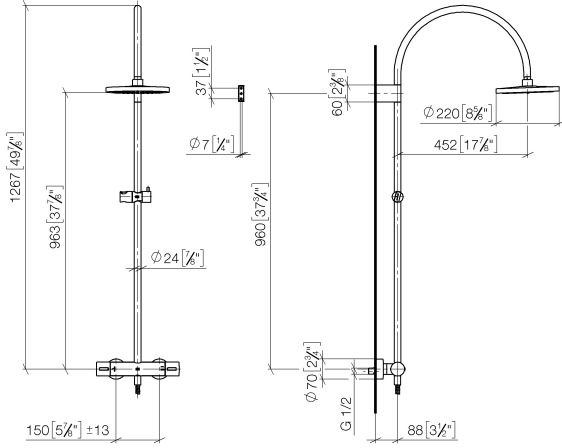

**Showerpipe with shower thermostat without hand shower FlowReduce 220 mm
- Platinum**

TARA

34 459 892

Fits: TARA, VAIA, META

- shower with fixed riser projection 452mm
- overhead shower: rain flow
- rain shower Ø 220 mm
- rain shower with anti-scale system
- max. rainshower flow 7 l/min
- rotary diverter with volume control and shut-off function
- slide-on rosettes Ø 70 mm
- height of fittings up to rain shower (bottom edge) 963mm
- height of fittings up to top edge of elbow 1267mm
- gauge 150 mm - 13 mm
- metal shower hose 1750mm with integrated anti-twist protection
- 1/2" connection
- slide bar
- Pipe diameter 23.5 mm
- quick clearing
- This product can help a building meet the requirements of Green Building Rating Systems, e.g. LEED®, BREEAM®, DGNB
- WRAS 2204013

**Showerpipe with shower thermostat without hand shower FlowReduce 220 mm
- Platinum**

TARA

34 459 892
mm [inches]
M 1:10

Flow rate chart

Codes & Standards

DIN 4109

EN 1717

ISO 3822

Showerpipe with shower thermostat without hand shower FlowReduce 220 mm
- Platinum

TARA

34 459 892

Spare parts list

Product version up to 9/10/2020

Product version from 9/10/2020

No.	Item Number	Name	Quantity used	Delivery time
	04 12 05 092 00-08	shower	15	40