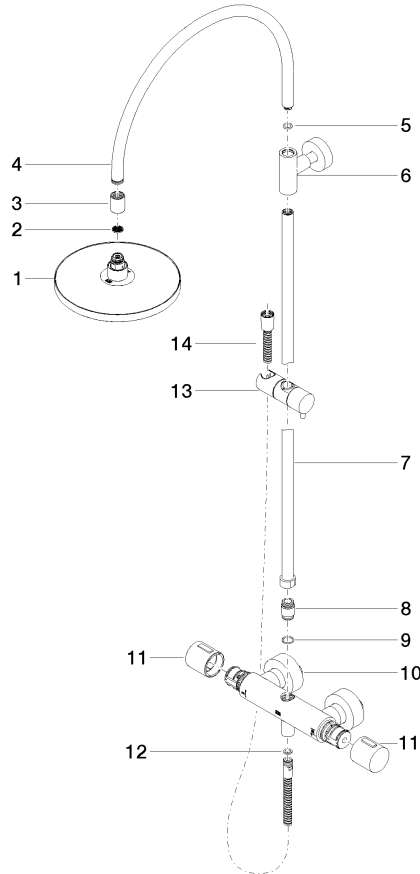

**Showerpipe with shower thermostat without hand shower FlowReduce 220 mm
- Platinum**

TARA

34 459 892
mm [inches]
M 1:10

Flow rate chart

Codes & Standards

DIN 4109

EN 1717

ISO 3822

Scottish Water
Byelaws

UK Water Supply
Regulations

Ü-Zeichen

Showerpipe with shower thermostat without hand shower FlowReduce 220 mm
- Platinum

TARA

34 459 892

Certificates

WRAS_2204

Belgaqua_21-032-2 LGA_38

Showerpipe with shower thermostat without hand shower FlowReduce 220 mm
- Platinum

TARA

34 459 892

Product version up to 9/10/2020

Product version from 9/10/2020

Parts for other
finishes can be found
here: [Chrome](#)

Showerpipe with shower thermostat without hand shower FlowReduce 220 mm
- Platinum

TARA

34 459 892

Spare parts list

Product version up to 9/10/2020

Product version from 9/10/2020

No.	Item Number	Name	Quantity used	Delivery time
	04 12 05 092 00-08	shower	15	40