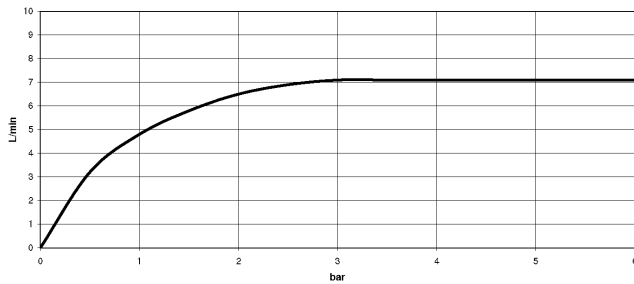

**Showerpipe with shower thermostat without hand shower FlowReduce 220 mm
- Platinum**

TARA

34 459 892
mm [inches]
M 1:10

Flow rate chart

Codes & Standards

DIN 4109

EN 1717

ISO 3822