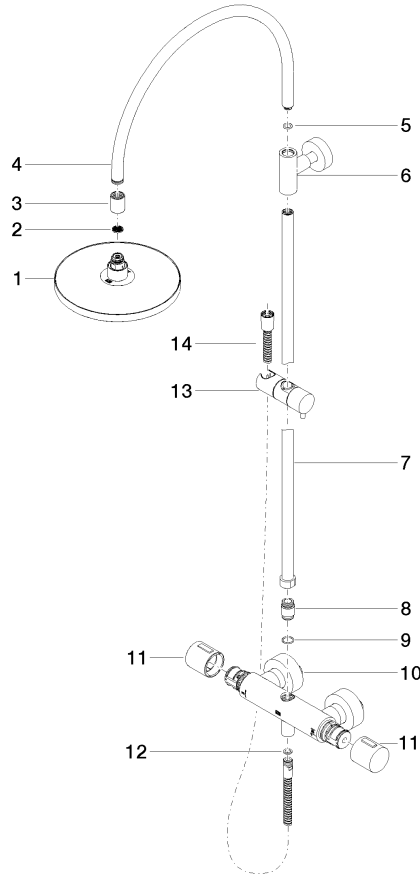

**Showerpipe with shower thermostat without hand shower FlowReduce 220 mm
- Dark Chrome**

TARA

34 459 892

Fits: TARA, VAIA, META

- shower with fixed riser projection 452mm
- overhead shower: rain flow
- rain shower Ø 220 mm
- rain shower with anti-scale system
- max. rainshower flow 7 l/min
- rotary diverter with volume control and shut-off function
- slide-on rosettes Ø 70 mm
- height of fittings up to rain shower (bottom edge) 963mm
- height of fittings up to top edge of elbow 1267mm
- gauge 150 mm - 13 mm
- metal shower hose 1750mm with integrated anti-twist protection
- 1/2" connection
- slide bar
- Pipe diameter 23.5 mm
- quick clearing
- This product can help a building meet the requirements of Green Building Rating Systems, e.g. LEED®, BREEAM®, DGNB
- WRAS 2204013

**Showerpipe with shower thermostat without hand shower FlowReduce 220 mm
- Dark Chrome**

TARA

34 459 892
mm [inches]
M 1:10

Flow rate chart

Codes & Standards

DIN 4109

ISO 3822

Scottish Water
Byelaws

UK Water Supply
Regulations

Ü-Zeichen

Showerpipe with shower thermostat without hand shower FlowReduce 220 mm
- Dark Chrome

TARA

34 459 892

Certificates

WRAS_2204

LGA_38

Showerpipe with shower thermostat without hand shower FlowReduce 220 mm
- Dark Chrome

TARA

34 459 892

Parts for other
finishes can be found
here: [Chrome](#)

Showerpipe with shower thermostat without hand shower FlowReduce 220 mm
- Dark Chrome