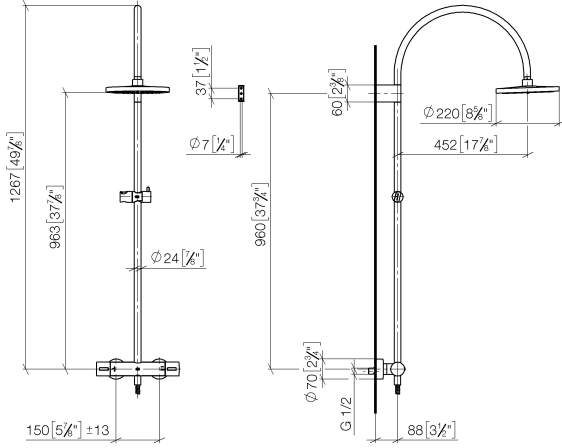

**Showerpipe with shower thermostat without hand shower FlowReduce 220 mm
- Brushed Durabronz (23kt Gold)**

TARA

34 459 892

Fits: TARA, VAIA, META

- shower with fixed riser projection 452mm
- overhead shower: rain flow
- rain shower Ø 220 mm
- rain shower with anti-scale system
- max. rainshower flow 7 l/min
- rotary diverter with volume control and shut-off function
- slide-on rosettes Ø 70 mm
- height of fittings up to rain shower (bottom edge) 963mm
- height of fittings up to top edge of elbow 1267mm
- gauge 150 mm - 13 mm
- metal shower hose 1750mm with integrated anti-twist protection
- 1/2" connection
- slide bar
- Pipe diameter 23.5 mm
- quick clearing
- This product can help a building meet the requirements of Green Building Rating Systems, e.g. LEED®, BREEAM®, DGNB
- WRAS 2204013

 **SERIES-VARIOUS Hand shower - Brushed Durabross (23kt Gold)** 28 025 979-28
0010

**Showerpipe with shower thermostat without hand shower FlowReduce 220 mm
- Brushed Durabronz (23kt Gold)**

TARA

34 459 892
mm [inches]
M 1:10

Showerpipe with shower thermostat without hand shower FlowReduce 220 mm
- Brushed Durabron (23kt Gold)

TARA

34 459 892

Certificates

WRAS_2204

Belgaqua_21-032-2 LGA_38

Showerpipe with shower thermostat without hand shower FlowReduce 220 mm
- Brushed Durabronz (23kt Gold)

TARA

34 459 892

Product version up to 9/10/2020

Product version from 9/10/2020

Parts for other
finishes can be found
here: [Chrome](#)

Showerpipe with shower thermostat without hand shower FlowReduce 220 mm
- Brushed Durabronze (23kt Gold)