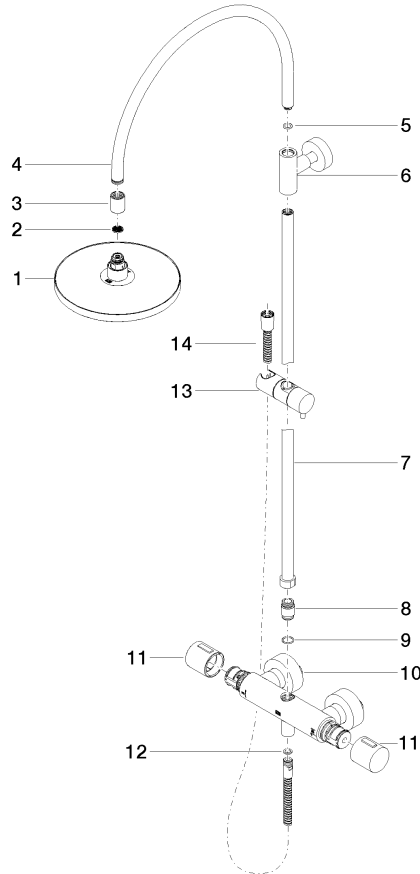

 **SERIES-VARIOUS Hand shower - Brushed Durabross (23kt Gold)** 28 025 979-28
0010

**Showerpipe with shower thermostat without hand shower FlowReduce 220 mm
- Brushed Durabronz (23kt Gold)**

TARA

34 459 892
mm [inches]
M 1:10

Showerpipe with shower thermostat without hand shower FlowReduce 220 mm
- Brushed Durabron (23kt Gold)

TARA

34 459 892

Certificates

WRAS_2204

Belgaqua_21-032-2 LGA_38

Showerpipe with shower thermostat without hand shower FlowReduce 220 mm
- Brushed Durabronz (23kt Gold)

TARA

34 459 892

Product version up to 9/10/2020

Product version from 9/10/2020

Parts for other
finishes can be found
here: [Chrome](#)

Showerpipe with shower thermostat without hand shower FlowReduce 220 mm
- Brushed Durabronze (23kt Gold)

TARA

34 459 892

Spare parts list

Product version up to 9/10/2020

Product version from 9/10/2020

No.	Item Number	Name	Quantity used	Delivery time
	04 12 05 092 00-28	shower	15	20