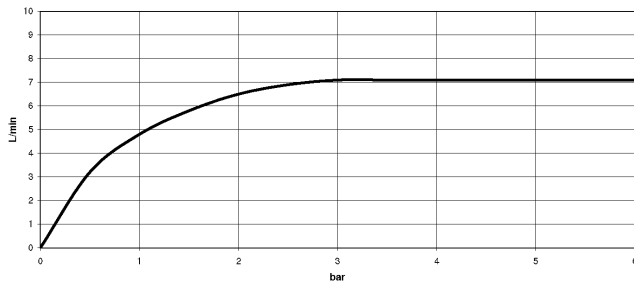

Flow rate chart

Codes & Standards

DIN 4109

EN 1717

ISO 3822

Scottish Water
Byelaws

UK Water Supply
Regulations

Ü-Zeichen