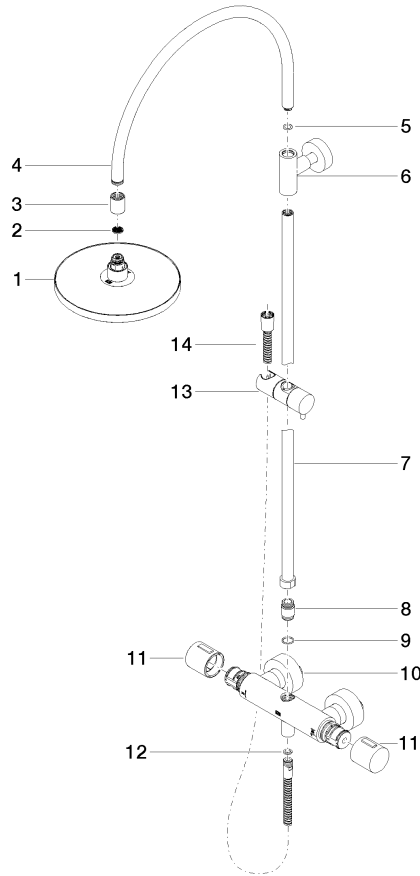

TARA

34 459 892  
mm [inches]  
M 1:10

**Flow rate chart**

**Codes & Standards**

DIN 4109

ISO 3822

Scottish Water  
Byelaws

UK Water Supply  
Regulations

**Ü-Zeichen**

Showerpipe with shower thermostat without hand shower FlowReduce 220 mm  
- Brushed Bronze

---

TARA

34 459 892

Certificates

---

WRAS\_2204

LGA\_38

Showerpipe with shower thermostat without hand shower FlowReduce 220 mm  
- Brushed Bronze

TARA

34 459 892

**Product version from 9/10/2020**

Parts for other  
finishes can be found  
here: [Chrome](#)

Showerpipe with shower thermostat without hand shower FlowReduce 220 mm  
- Brushed Bronze

---

TARA

34 459 892