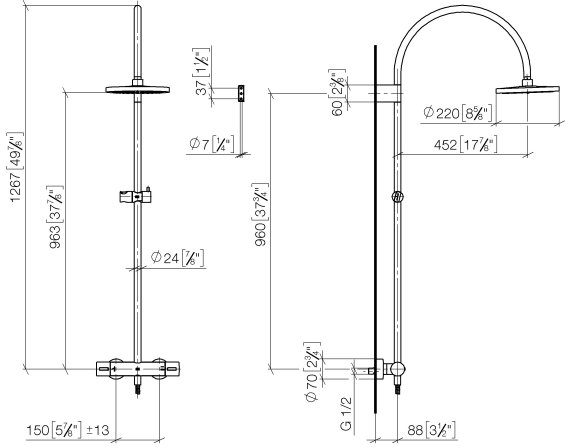

# Showerpipe with shower thermostat without hand shower FlowReduce 220 mm - Brushed Bronze

TARA

34 459 892

Fits: TARA, VAIA, META

- shower with fixed riser projection 452mm
- overhead shower: rain flow
- rain shower Ø 220 mm
- rain shower with anti-scale system
- max. rainshower flow 7 l/min
- rotary diverter with volume control and shut-off function
- slide-on rosettes Ø 70 mm
- height of fittings up to rain shower (bottom edge) 963mm
- height of fittings up to top edge of elbow 1267mm
- gauge 150 mm - 13 mm
- metal shower hose 1750mm with integrated anti-twist protection
- 1/2" connection
- slide bar
- Pipe diameter 23.5 mm
- quick clearing
- This product can help a building meet the requirements of Green Building Rating Systems, e.g. LEED®, BREEAM®, DGNB
- WRAS 2204013

## Required miscellaneous

	<b>Hand shower - Brushed Bronze</b>	28 016 979-42
--	-------------------------------------	---------------

**Showerpipe with shower thermostat without hand shower FlowReduce 220 mm  
- Brushed Bronze**

TARA

34 459 892  
mm [inches]  
M 1:10

**Flow rate chart**

**Codes & Standards**

DIN 4109

ISO 3822

Scottish Water  
Byelaws

UK Water Supply  
Regulations

Showerpipe with shower thermostat without hand shower FlowReduce 220 mm  
- Brushed Bronze

---

TARA

34 459 892