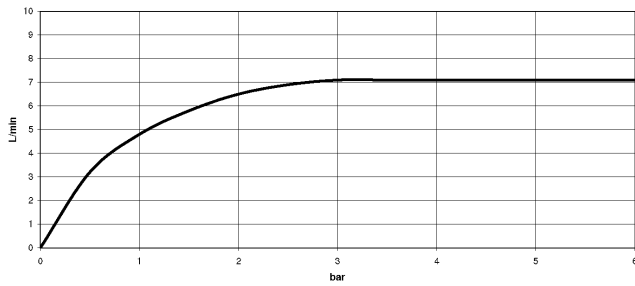

TARA

34 459 892  
mm [inches]  
M 1:10

**Flow rate chart**

**Codes & Standards**

DIN 4109

ISO 3822

Scottish Water  
Byelaws

UK Water Supply  
Regulations