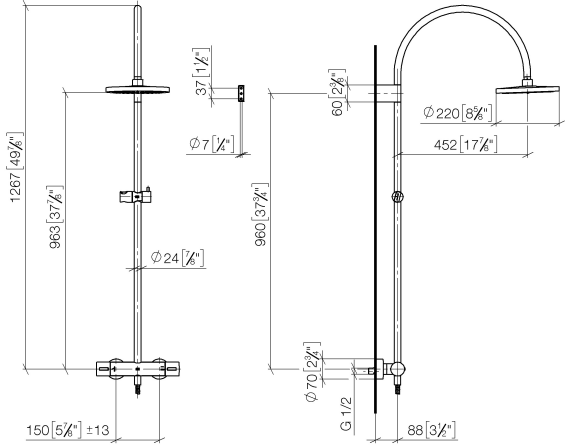

**Showerpipe with shower thermostat without hand shower FlowReduce 220 mm
- Brushed Champagne (22kt Gold)**

TARA

34 459 892

Fits: TARA, VAIA, META

- shower with fixed riser projection 452mm
- overhead shower: rain flow
- rain shower Ø 220 mm
- rain shower with anti-scale system
- max. rainshower flow 7 l/min
- rotary diverter with volume control and shut-off function
- slide-on rosettes Ø 70 mm
- height of fittings up to rain shower (bottom edge) 963mm
- height of fittings up to top edge of elbow 1267mm
- gauge 150 mm - 13 mm
- metal shower hose 1750mm with integrated anti-twist protection
- 1/2" connection
- slide bar
- Pipe diameter 23.5 mm
- quick clearing
- This product can help a building meet the requirements of Green Building Rating Systems, e.g. LEED®, BREEAM®, DGNB
- WRAS 2204013

**Showerpipe with shower thermostat without hand shower FlowReduce 220 mm
- Brushed Champagne (22kt Gold)**

TARA

34 459 892
mm [inches]
M 1:10

Flow rate chart

Codes & Standards

DIN 4109

ISO 3822

Scottish Water
Byelaws

Showerpipe with shower thermostat without hand shower FlowReduce 220 mm
- Brushed Champagne (22kt Gold)

TARA

34 459 892

Product version from 9/10/2020

Parts for other
finishes can be found
here: [Chrome](#)

Showerpipe with shower thermostat without hand shower FlowReduce 220 mm
- Brushed Champagne (22kt Gold)

TARA

34 459 892

Spare parts list

Product version from 9/10/2020