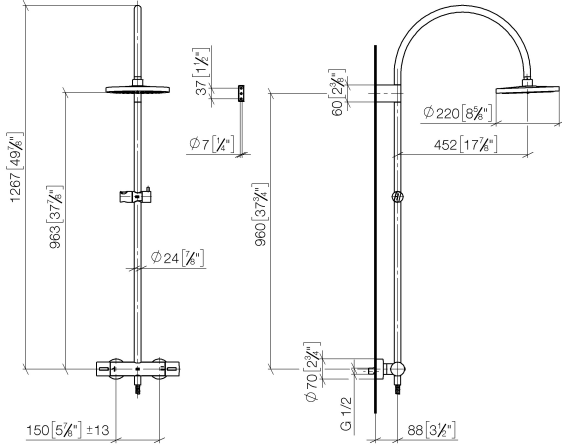

**Showerpipe with shower thermostat without hand shower FlowReduce 220 mm
- Champagne (22kt Gold)**

TARA

34 459 892

Fits: TARA, VAIA, META

- shower with fixed riser projection 452mm
- overhead shower: rain flow
- rain shower Ø 220 mm
- rain shower with anti-scale system
- max. rainshower flow 7 l/min
- rotary diverter with volume control and shut-off function
- slide-on rosettes Ø 70 mm
- height of fittings up to rain shower (bottom edge) 963mm
- height of fittings up to top edge of elbow 1267mm
- gauge 150 mm - 13 mm
- metal shower hose 1750mm with integrated anti-twist protection
- 1/2" connection
- slide bar
- Pipe diameter 23.5 mm
- quick clearing
- This product can help a building meet the requirements of Green Building Rating Systems, e.g. LEED®, BREEAM®, DGNB
- WRAS 2204013

**Showerpipe with shower thermostat without hand shower FlowReduce 220 mm
- Champagne (22kt Gold)**

TARA

34 459 892
mm [inches]
M 1:10

Flow rate chart

Codes & Standards

DIN 4109

ISO 3822

Scottish Water
Byelaws

UK Water Supply
Regulations

Ü-Zeichen

Showerpipe with shower thermostat without hand shower FlowReduce 220 mm
- Champagne (22kt Gold)

TARA

34 459 892

Certificates

WRAS_2204

LGA_38

Showerpipe with shower thermostat without hand shower FlowReduce 220 mm
- Champagne (22kt Gold)

TARA

34 459 892

Product version from 9/10/2020

Parts for other
finishes can be found
here: [Chrome](#)

Showerpipe with shower thermostat without hand shower FlowReduce 220 mm
- Champagne (22kt Gold)