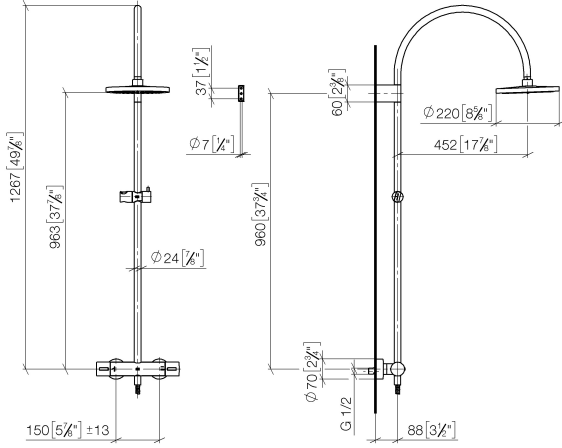

**Showerpipe with shower thermostat without hand shower FlowReduce 220 mm
- Brushed Chrome**

TARA

34 459 892

Fits: TARA, VAIA, META

- shower with fixed riser projection 452mm
- overhead shower: rain flow
- rain shower Ø 220 mm
- rain shower with anti-scale system
- max. rainshower flow 7 l/min
- rotary diverter with volume control and shut-off function
- slide-on rosettes Ø 70 mm
- height of fittings up to rain shower (bottom edge) 963mm
- height of fittings up to top edge of elbow 1267mm
- gauge 150 mm - 13 mm
- metal shower hose 1750mm with integrated anti-twist protection
- 1/2" connection
- slide bar
- Pipe diameter 23.5 mm
- quick clearing
- This product can help a building meet the requirements of Green Building Rating Systems, e.g. LEED®, BREEAM®, DGNB
- WRAS 2204013

**Showerpipe with shower thermostat without hand shower FlowReduce 220 mm
- Brushed Chrome**

TARA

34 459 892
mm [inches]
M 1:10

Flow rate chart

Codes & Standards

DIN 4109

EN 1717

ISO 3822

Belgaqua_21-032-2 LGA_38

Showerpipe with shower thermostat without hand shower FlowReduce 220 mm
- Brushed Chrome

TARA

34 459 892

Product version up to 9/10/2020

Product version from 9/10/2020

Parts for other
finishes can be found
here: [Chrome](#)

Showerpipe with shower thermostat without hand shower FlowReduce 220 mm
- Brushed Chrome

TARA

34 459 892

Spare parts list

Product version up to 9/10/2020

Product version from 9/10/2020

No.	Item Number	Name	Quantity used	Delivery time
	04 12 05 092 00-93	shower	15	20