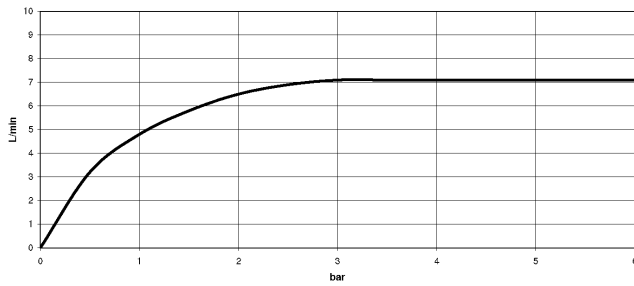

**Showerpipe with shower thermostat without hand shower FlowReduce 220 mm
- Brushed Chrome**

TARA

34 459 892

Fits: TARA, VAIA, META

- shower with fixed riser projection 452mm
- overhead shower: rain flow
- rain shower Ø 220 mm
- rain shower with anti-scale system
- max. rainshower flow 7 l/min
- rotary diverter with volume control and shut-off function
- slide-on rosettes Ø 70 mm
- height of fittings up to rain shower (bottom edge) 963mm
- height of fittings up to top edge of elbow 1267mm
- gauge 150 mm - 13 mm
- metal shower hose 1750mm with integrated anti-twist protection
- 1/2" connection
- slide bar
- Pipe diameter 23.5 mm
- quick clearing
- This product can help a building meet the requirements of Green Building Rating Systems, e.g. LEED®, BREEAM®, DGNB
- WRAS 2204013

**Showerpipe with shower thermostat without hand shower FlowReduce 220 mm
- Brushed Chrome**

TARA

34 459 892
mm [inches]
M 1:10

Flow rate chart

Codes & Standards

DIN 4109

EN 1717

ISO 3822