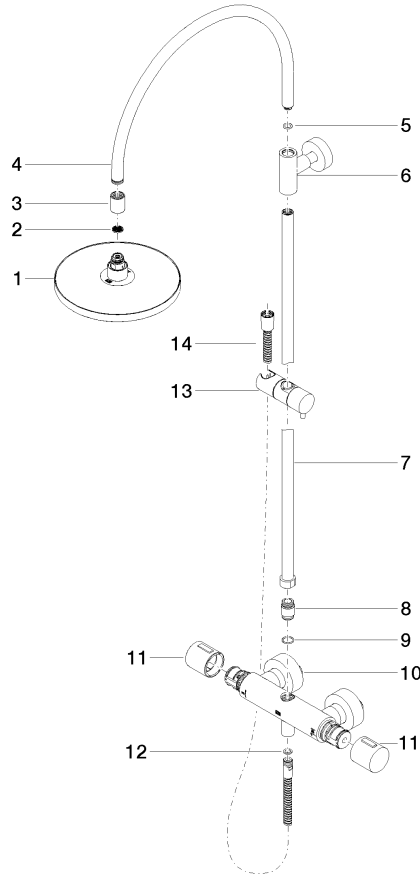

**Showerpipe with shower thermostat without hand shower FlowReduce 220 mm
- Brushed Chrome**

TARA

34 459 892

Fits: TARA, VAIA, META

- shower with fixed riser projection 452mm
- overhead shower: rain flow
- rain shower Ø 220 mm
- rain shower with anti-scale system
- max. rainshower flow 7 l/min
- rotary diverter with volume control and shut-off function
- slide-on rosettes Ø 70 mm
- height of fittings up to rain shower (bottom edge) 963mm
- height of fittings up to top edge of elbow 1267mm
- gauge 150 mm - 13 mm
- metal shower hose 1750mm with integrated anti-twist protection
- 1/2" connection
- slide bar
- Pipe diameter 23.5 mm
- quick clearing
- This product can help a building meet the requirements of Green Building Rating Systems, e.g. LEED®, BREEAM®, DGNB
- WRAS 2204013

**Showerpipe with shower thermostat without hand shower FlowReduce 220 mm
- Brushed Chrome**

TARA

34 459 892
mm [inches]
M 1:10

Flow rate chart

Codes & Standards

DIN 4109

EN 1717

ISO 3822

Belgaqua_21-032-2 LGA_38

Showerpipe with shower thermostat without hand shower FlowReduce 220 mm
- Brushed Chrome

TARA

34 459 892

Product version up to 9/10/2020

Product version from 9/10/2020

Parts for other
finishes can be found
here: [Chrome](#)

Showerpipe with shower thermostat without hand shower FlowReduce 220 mm
- Brushed Chrome

TARA

34 459 892

Spare parts list

Product version up to 9/10/2020

Product version from 9/10/2020

No.	Item Number	Name	Quantity used	Delivery time
	04 12 05 092 00-93	shower	15	20