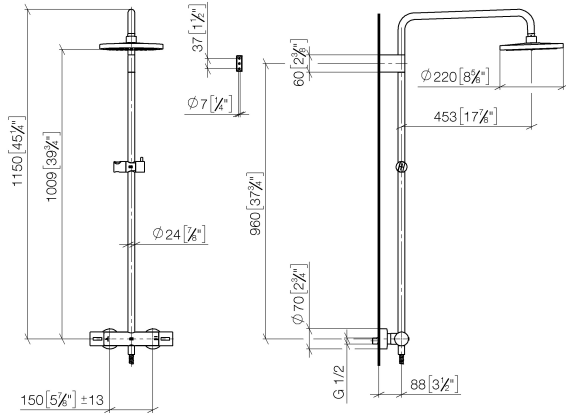

**Showerpipe with shower thermostat without hand shower FlowReduce -  
Platinum**

IMO

34 459 979

Fits: IMO, LULU, TARA, LISSÉ, VAIA, META

- shower with fixed riser projection 453mm
- overhead shower: rain flow
- rain shower Ø 220 mm
- rain shower with anti-scale system
- max. rainshower flow 7 l/min
- rotary diverter with volume control and shut-off function
- slide-on rosettes Ø 70 mm
- height of fittings up to rain shower (bottom edge) 1009mm
- height of fittings up to top edge of elbow 1150mm
- gauge 150 mm - 13 mm
- metal shower hose 1750mm with integrated anti-twist protection
- 1/2" connection
- slide bar
- Pipe diameter 23.5 mm
- quick clearing
- This product can help a building meet the requirements of Green Building Rating Systems, e.g. LEED®, BREEAM®, DGNB
- WRAS 2204013

**SERIES-VARIOUS Hand shower - Platinum** 28 025 979-08  
0010

**Showerpipe with shower thermostat without hand shower FlowReduce -  
Platinum**

34 459 979  
mm [inches]  
1:10

**Flow rate chart**

**Codes & Standards**