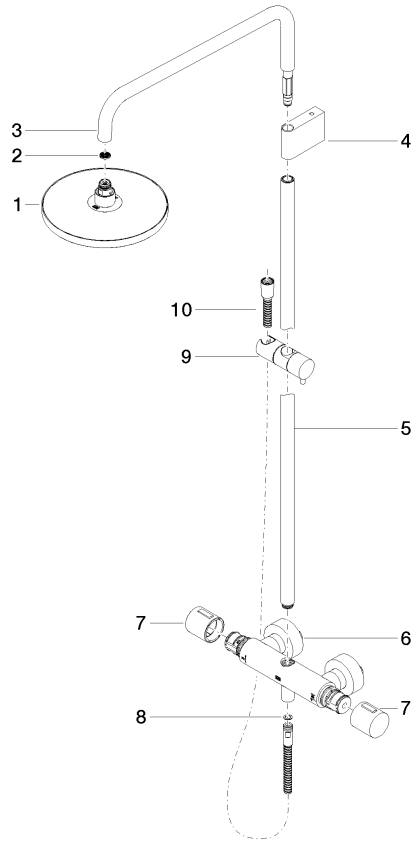

**Showerpipe with shower thermostat without hand shower FlowReduce -  
Platinum**

IMO

34 459 979

Fits: IMO, LULU, TARA, LISSÉ, VAIA, META

- shower with fixed riser projection 453mm
- overhead shower: rain flow
- rain shower Ø 220 mm
- rain shower with anti-scale system
- max. rainshower flow 7 l/min
- rotary diverter with volume control and shut-off function
- slide-on rosettes Ø 70 mm
- height of fittings up to rain shower (bottom edge) 1009mm
- height of fittings up to top edge of elbow 1150mm
- gauge 150 mm - 13 mm
- metal shower hose 1750mm with integrated anti-twist protection
- 1/2" connection
- slide bar
- Pipe diameter 23.5 mm
- quick clearing
- This product can help a building meet the requirements of Green Building Rating Systems, e.g. LEED®, BREEAM®, DGNB
- WRAS 2204013

**SERIES-VARIOUS Hand shower - Platinum** 28 025 979-08  
0010

**Showerpipe with shower thermostat without hand shower FlowReduce -  
Platinum**

34 459 979  
mm [inches]  
1:10

**Flow rate chart**

**Codes & Standards**

# Showerpipe with shower thermostat without hand shower FlowReduce - Platinum

34 459 979

**Product version from 4/1/2024**

Parts for other  
finishes can be found  
here: [Chrome](#)

Showerpipe with shower thermostat without hand shower FlowReduce -  
Platinum

IMO

34 459 979

**Spare parts list**

**Product version from 4/1/2024**

No.	Item Number	Name	Quantity used	Delivery time
	90 12 05 092 20-08	shower	11	40