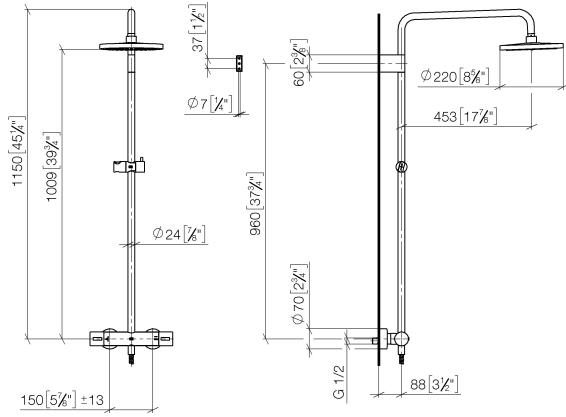

**Showerpipe with shower thermostat without hand shower FlowReduce - Light Gold**

IMO

34 459 979

Fits: IMO, LULU, TARA, LISSÉ, VAIA, META

- shower with fixed riser projection 453mm
- overhead shower: rain flow
- rain shower Ø 220 mm
- rain shower with anti-scale system
- max. rainshower flow 7 l/min
- rotary diverter with volume control and shut-off function
- slide-on rosettes Ø 70 mm
- height of fittings up to rain shower (bottom edge) 1009mm
- height of fittings up to top edge of elbow 1150mm
- gauge 150 mm - 13 mm
- metal shower hose 1750mm with integrated anti-twist protection
- 1/2" connection
- slide bar
- Pipe diameter 23.5 mm
- quick clearing
- This product can help a building meet the requirements of Green Building Rating Systems, e.g. LEED®, BREEAM®, DGNB
- WRAS 2204013

**Showerpipe with shower thermostat without hand shower FlowReduce - Light Gold**

IMO

34 459 979  
mm [inches]  
1:10

**Flow rate chart**

**Codes & Standards**

DIN 4109

ISO 3822

Scottish Water  
Byelaws