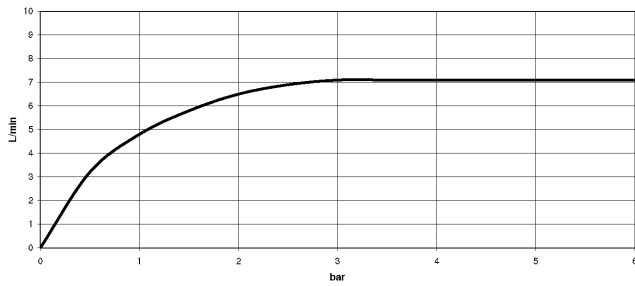

**Showerpipe with shower thermostat without hand shower FlowReduce - Light Gold**

IMO

34 459 979  
mm [inches]  
1:10

**Flow rate chart**

**Codes & Standards**

DIN 4109

ISO 3822

Scottish Water  
Byelaws