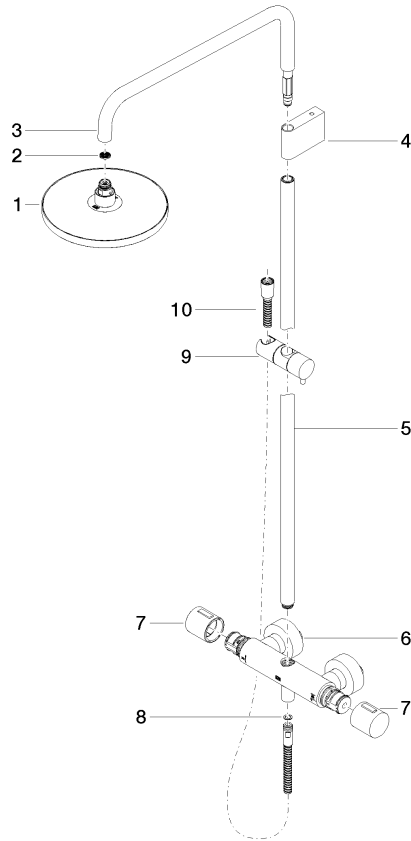

Showerpipe with shower thermostat without hand shower FlowReduce - Brushed Light Gold

34 459 979

Product version from 4/1/2024

Parts for other
finishes can be found
here: [Chrome](#)