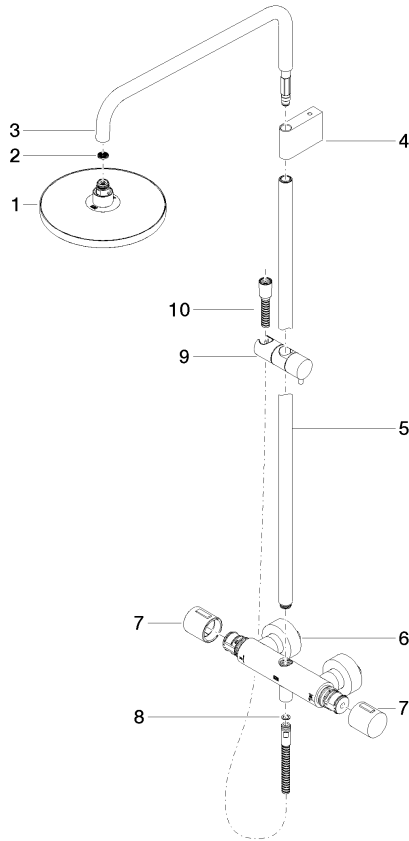

**Showerpipe with shower thermostat without hand shower FlowReduce -
Brushed Bronze**

IMO

34 459 979

Fits: IMO, LULU, TARA, LISSÉ, VAIA, META

- shower with fixed riser projection 453mm
- overhead shower: rain flow
- rain shower Ø 220 mm
- rain shower with anti-scale system
- max. rainshower flow 7 l/min
- rotary diverter with volume control and shut-off function
- slide-on rosettes Ø 70 mm
- height of fittings up to rain shower (bottom edge) 1009mm
- height of fittings up to top edge of elbow 1150mm
- gauge 150 mm - 13 mm
- metal shower hose 1750mm with integrated anti-twist protection
- 1/2" connection
- slide bar
- Pipe diameter 23.5 mm
- quick clearing
- This product can help a building meet the requirements of Green Building Rating Systems, e.g. LEED®, BREEAM®, DGNB
- WRAS 2204013

34 459 979
mm [inches]
1:10

Flow rate chart

Codes & Standards

DIN 4109

ISO 3822

Scottish Water
Byelaws

UK Water Supply
Regulations

Ü-Zeichen

Showerpipe with shower thermostat without hand shower FlowReduce -
Brushed Bronze

IMO

34 459 979

Certificates

WRAS_2204

LGA_38

Showerpipe with shower thermostat without hand shower FlowReduce -
Brushed Bronze

34 459 979

Product version from 4/1/2024

Parts for other
finishes can be found
here: [Chrome](#)

Showerpipe with shower thermostat without hand shower FlowReduce -
Brushed Bronze

IMO

34 459 979

Spare parts list