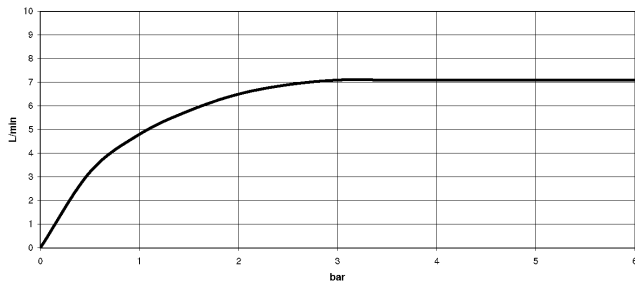

**Showerpipe with shower thermostat without hand shower FlowReduce -
Brushed Champagne (22kt Gold)**

IMO

34 459 979

Fits: IMO, LULU, TARA, LISSÉ, VAIA, META

- shower with fixed riser projection 453mm
- overhead shower: rain flow
- rain shower Ø 220 mm
- rain shower with anti-scale system
- max. rainshower flow 7 l/min
- rotary diverter with volume control and shut-off function
- slide-on rosettes Ø 70 mm
- height of fittings up to rain shower (bottom edge) 1009mm
- height of fittings up to top edge of elbow 1150mm
- gauge 150 mm - 13 mm
- metal shower hose 1750mm with integrated anti-twist protection
- 1/2" connection
- slide bar
- Pipe diameter 23.5 mm
- quick clearing
- This product can help a building meet the requirements of Green Building Rating Systems, e.g. LEED®, BREEAM®, DGNB
- WRAS 2204013

**Showerpipe with shower thermostat without hand shower FlowReduce -
Brushed Champagne (22kt Gold)**

34 459 979
mm [inches]
1:10

Flow rate chart

Codes & Standards

DIN 4109

EN 1111

ISO 3822

Scottish Water
Byelaws