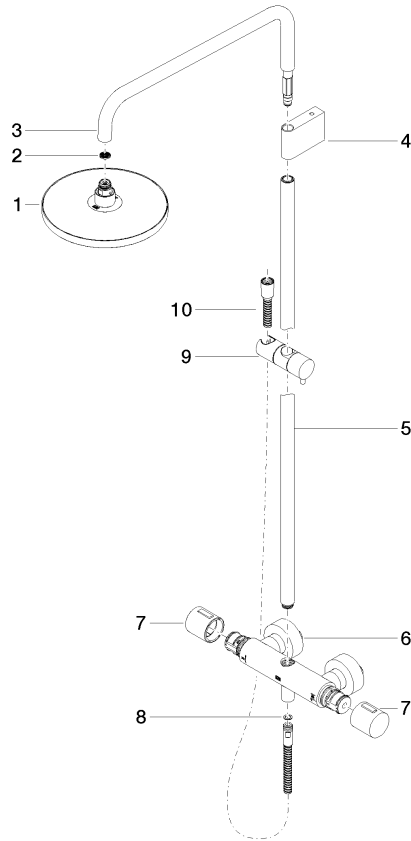

**Showerpipe with shower thermostat without hand shower FlowReduce -
Champagne (22kt Gold)**

IMO

34 459 979

Fits: IMO, LULU, TARA, LISSÉ, VAIA, META

- shower with fixed riser projection 453mm
- overhead shower: rain flow
- rain shower Ø 220 mm
- rain shower with anti-scale system
- max. rainshower flow 7 l/min
- rotary diverter with volume control and shut-off function
- slide-on rosettes Ø 70 mm
- height of fittings up to rain shower (bottom edge) 1009mm
- height of fittings up to top edge of elbow 1150mm
- gauge 150 mm - 13 mm
- metal shower hose 1750mm with integrated anti-twist protection
- 1/2" connection
- slide bar
- Pipe diameter 23.5 mm
- quick clearing
- This product can help a building meet the requirements of Green Building Rating Systems, e.g. LEED®, BREEAM®, DGNB
- WRAS 2204013

**Showerpipe with shower thermostat without hand shower FlowReduce -
Champagne (22kt Gold)**

34 459 979
mm [inches]
1:10

Flow rate chart

Codes & Standards

DIN 4109

EN 1111

ISO 3822

Scottish Water
Byelaws

LGA_38

Showerpipe with shower thermostat without hand shower FlowReduce - Champagne (22kt Gold)

IMO

34 459 979

Product version from 4/1/2024

Parts for other
finishes can be found
here: [Chrome](#)

Showerpipe with shower thermostat without hand shower FlowReduce -
Champagne (22kt Gold)

IMO

34 459 979

Spare parts list

Product version from 4/1/2024

No.	Item Number	Name	Quantity used	Delivery time
	90 12 05 092 20-47	shower	11	30