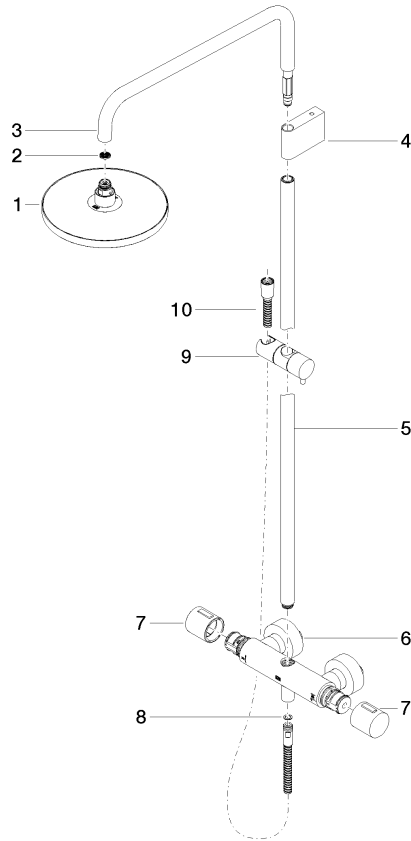

**Showerpipe with shower thermostat without hand shower FlowReduce -
Brushed Chrome**

IMO

34 459 979

Fits: IMO, LULU, TARA, LISSÉ, VAIA, META

- shower with fixed riser projection 453mm
- overhead shower: rain flow
- rain shower Ø 220 mm
- rain shower with anti-scale system
- max. rainshower flow 7 l/min
- rotary diverter with volume control and shut-off function
- slide-on rosettes Ø 70 mm
- height of fittings up to rain shower (bottom edge) 1009mm
- height of fittings up to top edge of elbow 1150mm
- gauge 150 mm - 13 mm
- metal shower hose 1750mm with integrated anti-twist protection
- 1/2" connection
- slide bar
- Pipe diameter 23.5 mm
- quick clearing
- This product can help a building meet the requirements of Green Building Rating Systems, e.g. LEED®, BREEAM®, DGNB
- WRAS 2204013

**Showerpipe with shower thermostat without hand shower FlowReduce -
Brushed Chrome**

34 459 979
mm [inches]
1:10

Flow rate chart

Codes & Standards

DIN 4109

EN 1111

EN 1717

ISO 3822

DVGW_DW-
6509DN0

Belgaqua_21-032-2 LGA_38

Showerpipe with shower thermostat without hand shower FlowReduce - Brushed Chrome

IMO

34 459 979

Product version from 4/1/2024

Parts for other
finishes can be found
here: [Chrome](#)

Showerpipe with shower thermostat without hand shower FlowReduce -
Brushed Chrome

IMO

34 459 979

Spare parts list

Product version from 4/1/2024

No.	Item Number	Name	Quantity used	Delivery time
	90 12 05 092 20-93	shower	11	20