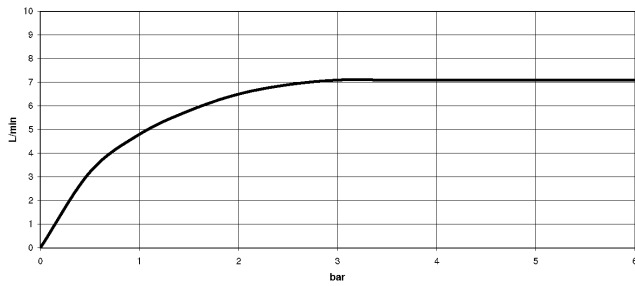

**Showerpipe with shower thermostat without hand shower FlowReduce -
Brushed Dark Platinum**

34 459 979
mm [inches]
1:10

Flow rate chart

Codes & Standards

DIN 4109

EN 1111

EN 1717

ISO 3822