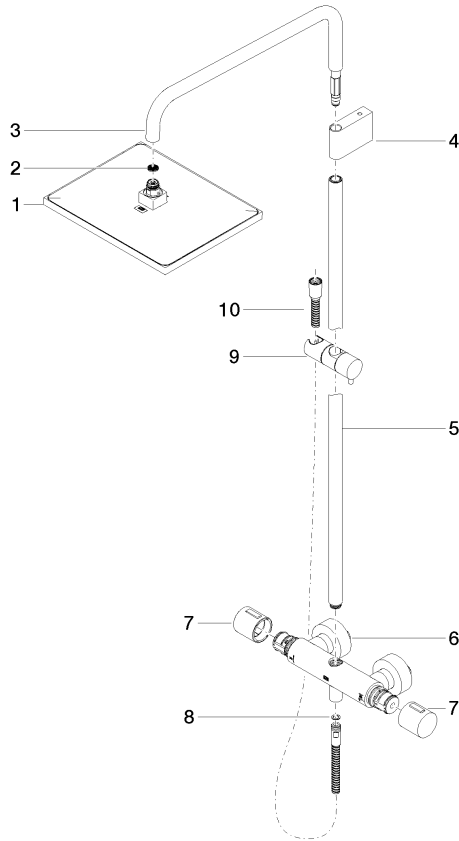

**Showerpipe with shower thermostat without hand shower - Brushed Durabronz
(23kt Gold)**

IMO

34 459 980

Fits: IMO, MEM, CL.1, CYO

- shower with fixed riser projection 453mm
- overhead shower: rain flow
- rain shower 300 x 240mm
- rain shower with anti-scale system
- max. rainshower flow 20 l/min
- Function from: 12 l/min
- rotary diverter with volume control and shut-off function
- slide-on rosettes Ø 70 mm
- height of fittings up to rain shower (bottom edge) 1009mm
- height of fittings up to top edge of elbow 1150mm
- gauge 150 mm - 13 mm
- metal shower hose 1750mm with integrated anti-twist protection
- 1/2" connection
- slide bar
- Pipe diameter 23.5 mm
- quick clearing
- WRAS 2204013

**Showerpipe with shower thermostat without hand shower - Brushed Durabronz
(23kt Gold)**

34 459 980

mm [inches]

1:10

Flow rate chart

Codes & Standards

DIN 4109

EN 1717

WRAS_2204

LGA_38

Belgaqua_21-032-2

Showerpipe with shower thermostat without hand shower - Brushed Durabronz (23kt Gold)

34 459 980

Product version from 6/1/2024

Parts for other
finishes can be found
here: [Chrome](#)

Showerpipe with shower thermostat without hand shower - Brushed Durabross
(23kt Gold)

IMO

34 459 980

Spare parts list

Product version from 6/1/2024

No.	Item Number	Name	Quantity used	Delivery time
	04 12 05 063 00-28	shower	11	20