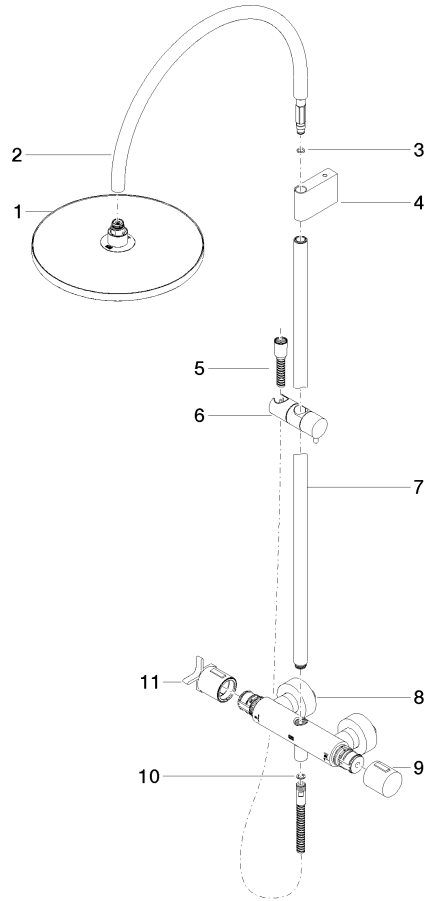

34 460 809

- shower with fixed riser projection 452mm
- overhead shower: rain flow
- rain shower Ø 300 mm
- rain shower with anti-scale system
- max. rainshower flow 14 l/min
- Function from: 10 l/min
- rotary diverter with volume control and shut-off function
- slide-on rosettes Ø 70 mm
- height of fittings up to rain shower (bottom edge) 964mm
- height of fittings up to top edge of elbow 1267mm
- gauge 150 mm - 13 mm
- metal shower hose 1750mm with integrated anti-twist protection
- 1/2" connection
- slide bar
- Pipe diameter 23.5 mm

34 460 809

Flow rate chart

Codes & Standards

DIN 4109

EN 1717

ISO 3822

Ü-Zeichen

VAIA Shower pipe with shower thermostat without hand shower - Chrome

VAIA

34 460 809

Certificates

Belgaqua_24-006-2 LGA_38

34 460 809

VAIA Shower pipe with shower thermostat without hand shower - Chrome

VAIA

34 460 809

Spare parts list

No.	Item Number	Name	Quantity used	Delivery time
	04 12 05 091 00-00	shower	11	10