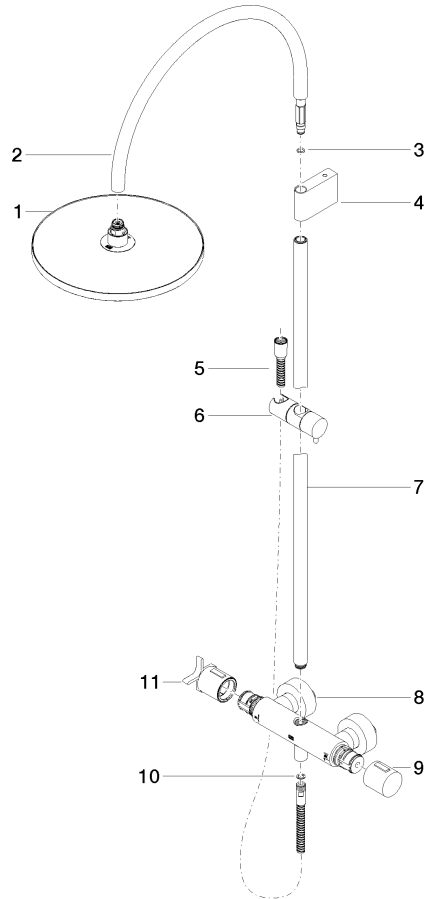

VAIA Shower pipe with shower thermostat without hand shower - Brushed Platinum

VAIA

34 460 809

- shower with fixed riser projection 452mm
- overhead shower: rain flow
- rain shower Ø 300 mm
- rain shower with anti-scale system
- max. rainshower flow 14 l/min
- Function from: 10 l/min
- rotary diverter with volume control and shut-off function
- slide-on rosettes Ø 70 mm
- height of fittings up to rain shower (bottom edge) 964mm
- height of fittings up to top edge of elbow 1267mm
- gauge 150 mm - 13 mm
- metal shower hose 1750mm with integrated anti-twist protection
- 1/2" connection
- slide bar
- Pipe diameter 23.5 mm

34 460 809

mm [inches]

1:10

Flow rate chart

Codes & Standards

DIN 4109

EN 1717

ISO 3822

Ü-Zeichen

VAIA Shower pipe with shower thermostat without hand shower - Brushed
Platinum

VAIA

34 460 809

Certificates

Belgaqua_24-006-2 LGA_38

VAIA Shower pipe with shower thermostat without hand shower - Brushed
Platinum

VAIA

34 460 809

Parts for other
finishes can be found
here: [Chrome](#)

VAIA Shower pipe with shower thermostat without hand shower - Brushed
Platinum

VAIA

34 460 809

Spare parts list

No.	Item Number	Name	Quantity used	Delivery time
	04 12 05 091 00-06	shower	11	10