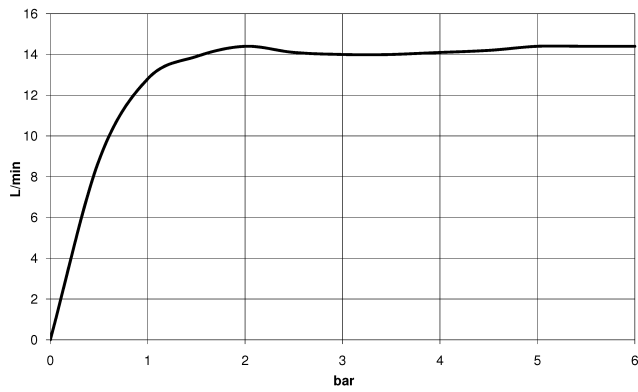

VAIA Shower pipe with shower thermostat without hand shower - Brushed Platinum

VAIA

34 460 809

- shower with fixed riser projection 452mm
- overhead shower: rain flow
- rain shower Ø 300 mm
- rain shower with anti-scale system
- max. rainshower flow 14 l/min
- Function from: 10 l/min
- rotary diverter with volume control and shut-off function
- slide-on rosettes Ø 70 mm
- height of fittings up to rain shower (bottom edge) 964mm
- height of fittings up to top edge of elbow 1267mm
- gauge 150 mm - 13 mm
- metal shower hose 1750mm with integrated anti-twist protection
- 1/2" connection
- slide bar
- Pipe diameter 23.5 mm

This article does not include a hand shower!
Intrinsic protection against back flow.

	Brushed Platinum	34 460 809-06
	Chrome	34 460 809-00
	Platinum	34 460 809-08
	Dark Chrome	34 460 809-19
	Brushed Durabronze (23kt Gold)	34 460 809-28
	Brushed Bronze	34 460 809-42
	Brushed Champagne (22kt Gold)	34 460 809-46
	Champagne (22kt Gold)	34 460 809-47
	Brushed Dark Platinum	34 460 809-99

34 460 809

mm [inches]

1:10

Flow rate chart

Codes & Standards

DIN 4109

EN 1717

ISO 3822