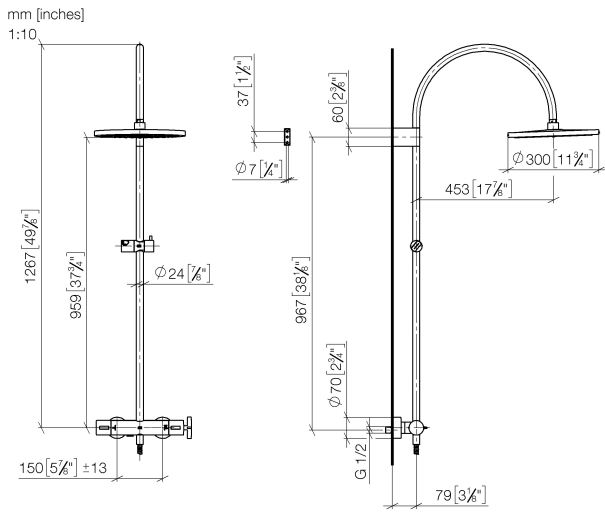

34 460 809

- shower with fixed riser projection 452mm
- overhead shower: rain flow
- rain shower Ø 300 mm
- rain shower with anti-scale system
- max. rainshower flow 14 l/min
- Function from: 10 l/min
- rotary diverter with volume control and shut-off function
- slide-on rosettes Ø 70 mm
- height of fittings up to rain shower (bottom edge) 964mm
- height of fittings up to top edge of elbow 1267mm
- gauge 150 mm - 13 mm
- metal shower hose 1750mm with integrated anti-twist protection
- 1/2" connection
- slide bar
- Pipe diameter 23.5 mm

This article does not include a hand shower!

Intrinsic protection against back flow.

	Platinum	34 460 809-08
	Chrome	34 460 809-00
	Brushed Platinum	34 460 809-06
	Dark Chrome	34 460 809-19
	Brushed Durabronze (23kt Gold)	34 460 809-28
	Brushed Bronze	34 460 809-42
	Brushed Champagne (22kt Gold)	34 460 809-46
	Champagne (22kt Gold)	34 460 809-47
	Brushed Dark Platinum	34 460 809-99

34 460 809

Flow rate chart

Codes & Standards

DIN 4109

EN 1717

ISO 3822

Ü-Zeichen

VAIA Shower pipe with shower thermostat without hand shower - Platinum

34 460 809

Spare parts list

No.	Item Number	Name	Quantity used	Delivery time
	04 12 05 091 00-08	shower	11	40