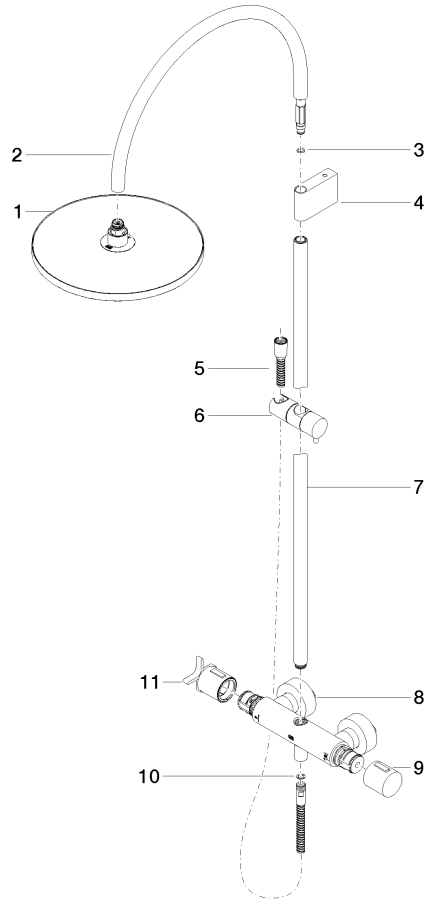

34 460 809

- shower with fixed riser projection 452mm
- overhead shower: rain flow
- rain shower Ø 300 mm
- rain shower with anti-scale system
- max. rainshower flow 14 l/min
- Function from: 10 l/min
- rotary diverter with volume control and shut-off function
- slide-on rosettes Ø 70 mm
- height of fittings up to rain shower (bottom edge) 964mm
- height of fittings up to top edge of elbow 1267mm
- gauge 150 mm - 13 mm
- metal shower hose 1750mm with integrated anti-twist protection
- 1/2" connection
- slide bar
- Pipe diameter 23.5 mm

34 460 809

Flow rate chart

Codes & Standards

DIN 4109

EN 1717

ISO 3822

Ü-Zeichen

VAIA Shower pipe with shower thermostat without hand shower - Platinum

VAIA

34 460 809

Certificates

Belgaqua_24-006-2 LGA_38

34 460 809

Parts for other finishes can be found here: [Chrome](#)

VAIA Shower pipe with shower thermostat without hand shower - Platinum

VAIA

34 460 809

Spare parts list

No.	Item Number	Name	Quantity used	Delivery time
	04 12 05 091 00-08	shower	11	40