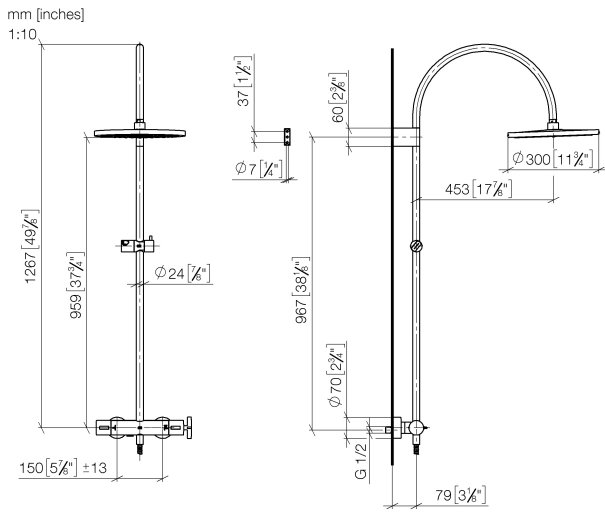

34 460 809

- shower with fixed riser projection 452mm
- overhead shower: rain flow
- rain shower Ø 300 mm
- rain shower with anti-scale system
- max. rainshower flow 14 l/min
- Function from: 10 l/min
- rotary diverter with volume control and shut-off function
- slide-on rosettes Ø 70 mm
- height of fittings up to rain shower (bottom edge) 964mm
- height of fittings up to top edge of elbow 1267mm
- gauge 150 mm - 13 mm
- metal shower hose 1750mm with integrated anti-twist protection
- 1/2" connection
- slide bar
- Pipe diameter 23.5 mm

This article does not include a hand shower!
Intrinsic protection against back flow.

	Dark Chrome	34 460 809-19
	Chrome	34 460 809-00
	Brushed Platinum	34 460 809-06
	Platinum	34 460 809-08
	Brushed Durabronze (23kt Gold)	34 460 809-28
	Brushed Bronze	34 460 809-42
	Brushed Champagne (22kt Gold)	34 460 809-46
	Champagne (22kt Gold)	34 460 809-47
	Brushed Dark Platinum	34 460 809-99

34 460 809

Flow rate chart

Codes & Standards

DIN 4109

EN 1717

ISO 3822

Ü-Zeichen

VAIA Shower pipe with shower thermostat without hand shower - Dark Chrome

34 460 809

Spare parts list

No.	Item Number	Name	Quantity used	Delivery time
	04 12 05 091 00-19	shower	11	20