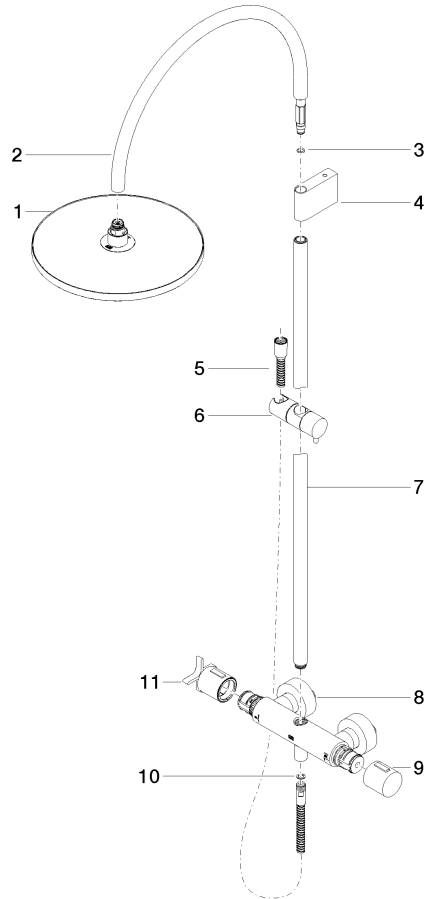

34 460 809

- shower with fixed riser projection 452mm
- overhead shower: rain flow
- rain shower Ø 300 mm
- rain shower with anti-scale system
- max. rainshower flow 14 l/min
- Function from: 10 l/min
- rotary diverter with volume control and shut-off function
- slide-on rosettes Ø 70 mm
- height of fittings up to rain shower (bottom edge) 964mm
- height of fittings up to top edge of elbow 1267mm
- gauge 150 mm - 13 mm
- metal shower hose 1750mm with integrated anti-twist protection
- 1/2" connection
- slide bar
- Pipe diameter 23.5 mm

34 460 809

Flow rate chart

Codes & Standards

DIN 4109

EN 1717

ISO 3822

Ü-Zeichen

VAIA Shower pipe with shower thermostat without hand shower - Dark Chrome

VAIA

34 460 809

Certificates

Belgaqua_24-006-2 LGA_38

34 460 809

Parts for other finishes can be found here: [Chrome](#)

VAIA Shower pipe with shower thermostat without hand shower - Dark Chrome

VAIA

34 460 809

Spare parts list

No.	Item Number	Name	Quantity used	Delivery time
	04 12 05 091 00-19	shower	11	20