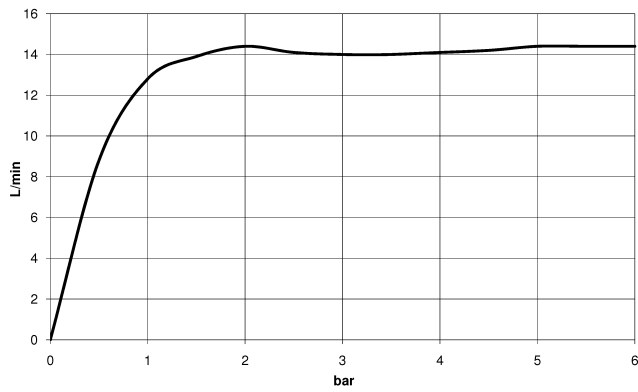

VAIA Shower pipe with shower thermostat without hand shower - Brushed Bronze

VAIA

34 460 809

- shower with fixed riser projection 452mm
- overhead shower: rain flow
- rain shower Ø 300 mm
- rain shower with anti-scale system
- max. rainshower flow 14 l/min
- Function from: 10 l/min
- rotary diverter with volume control and shut-off function
- slide-on rosettes Ø 70 mm
- height of fittings up to rain shower (bottom edge) 964mm
- height of fittings up to top edge of elbow 1267mm
- gauge 150 mm - 13 mm
- metal shower hose 1750mm with integrated anti-twist protection
- 1/2" connection
- slide bar
- Pipe diameter 23.5 mm

This article does not include a hand shower!
Intrinsic protection against back flow.

	Brushed Bronze	34 460 809-42
	Chrome	34 460 809-00
	Brushed Platinum	34 460 809-06
	Platinum	34 460 809-08
	Dark Chrome	34 460 809-19
	Brushed Durabronze (23kt Gold)	34 460 809-28
	Brushed Champagne (22kt Gold)	34 460 809-46
	Champagne (22kt Gold)	34 460 809-47
	Brushed Dark Platinum	34 460 809-99

34 460 809

mm [inches]

1:10

Flow rate chart

Codes & Standards

DIN 4109

EN 1717

ISO 3822