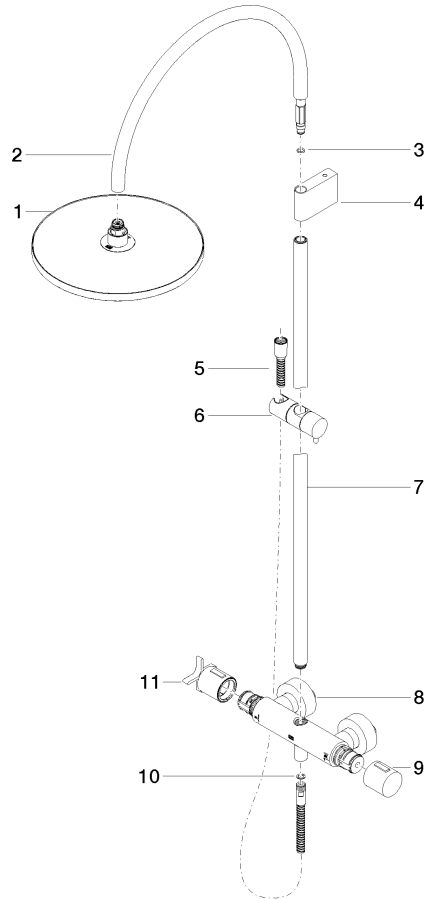

VAIA Shower pipe with shower thermostat without hand shower - Brushed Bronze

VAIA

34 460 809

- shower with fixed riser projection 452mm
- overhead shower: rain flow
- rain shower Ø 300 mm
- rain shower with anti-scale system
- max. rainshower flow 14 l/min
- Function from: 10 l/min
- rotary diverter with volume control and shut-off function
- slide-on rosettes Ø 70 mm
- height of fittings up to rain shower (bottom edge) 964mm
- height of fittings up to top edge of elbow 1267mm
- gauge 150 mm - 13 mm
- metal shower hose 1750mm with integrated anti-twist protection
- 1/2" connection
- slide bar
- Pipe diameter 23.5 mm

34 460 809

mm [inches]

1:10

Flow rate chart

Codes & Standards

DIN 4109

EN 1717

ISO 3822

Ü-Zeichen

VAIA Shower pipe with shower thermostat without hand shower - Brushed
Bronze

VAIA

34 460 809

Certificates

Belgaqua_24-006-2 LGA_38

VAIA Shower pipe with shower thermostat without hand shower - Brushed
Bronze

VAIA

34 460 809

Parts for other
finishes can be found
here: [Chrome](#)

VAIA Shower pipe with shower thermostat without hand shower - Brushed
Bronze

VAIA

34 460 809

Spare parts list

No.	Item Number	Name	Quantity used	Delivery time
	04 12 05 091 00-42	shower	11	60