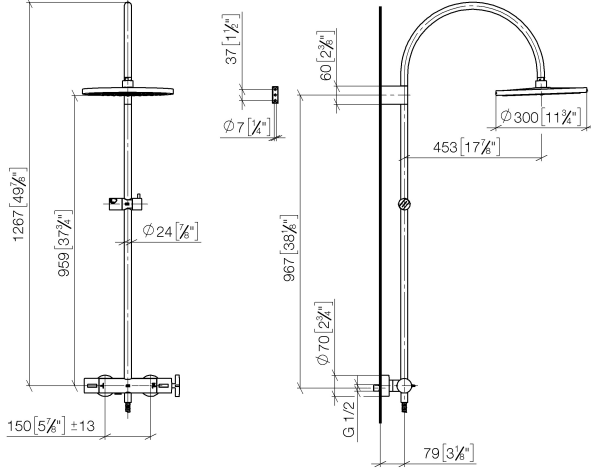

VAIA Shower pipe with shower thermostat without hand shower - Brushed Bronze

VAIA

34 460 809

- shower with fixed riser projection 452mm
- overhead shower: rain flow
- rain shower Ø 300 mm
- rain shower with anti-scale system
- max. rainshower flow 14 l/min
- Function from: 10 l/min
- rotary diverter with volume control and shut-off function
- slide-on rosettes Ø 70 mm
- height of fittings up to rain shower (bottom edge) 964mm
- height of fittings up to top edge of elbow 1267mm
- gauge 150 mm - 13 mm
- metal shower hose 1750mm with integrated anti-twist protection
- 1/2" connection
- slide bar
- Pipe diameter 23.5 mm

This article does not include a hand shower!
Intrinsic protection against back flow.

	Brushed Bronze	34 460 809-42
	Chrome	34 460 809-00
	Brushed Platinum	34 460 809-06
	Platinum	34 460 809-08
	Dark Chrome	34 460 809-19
	Brushed Durabronze (23kt Gold)	34 460 809-28
	Brushed Champagne (22kt Gold)	34 460 809-46
	Champagne (22kt Gold)	34 460 809-47
	Brushed Dark Platinum	34 460 809-99

34 460 809

mm [inches]

1:10

Flow rate chart

Codes & Standards

DIN 4109

EN 1717

ISO 3822

VAIA

34 460 809

Parts for other
finishes can be found
here: [Chrome](#)

VAIA Shower pipe with shower thermostat without hand shower - Brushed
Bronze

VAIA

34 460 809

Spare parts list

No.	Item Number	Name	Quantity used	Delivery time
	04 12 05 091 00-42	shower	11	60