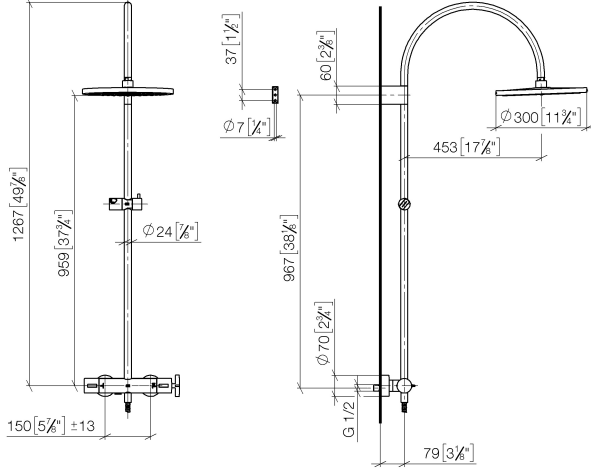

VAIA Shower pipe with shower thermostat without hand shower - Brushed Champagne (22kt Gold)

VAIA

34 460 809

- shower with fixed riser projection 452mm
- overhead shower: rain flow
- rain shower Ø 300 mm
- rain shower with anti-scale system
- max. rainshower flow 14 l/min
- Function from: 10 l/min
- rotary diverter with volume control and shut-off function
- slide-on rosettes Ø 70 mm
- height of fittings up to rain shower (bottom edge) 964mm
- height of fittings up to top edge of elbow 1267mm
- gauge 150 mm - 13 mm
- metal shower hose 1750mm with integrated anti-twist protection
- 1/2" connection
- slide bar
- Pipe diameter 23.5 mm

This article does not include a hand shower!
Intrinsic protection against back flow.

	Brushed Champagne (22kt Gold)	34 460 809-46
	Chrome	34 460 809-00
	Brushed Platinum	34 460 809-06
	Platinum	34 460 809-08
	Dark Chrome	34 460 809-19
	Brushed Durabronze (23kt Gold)	34 460 809-28
	Brushed Bronze	34 460 809-42
	Champagne (22kt Gold)	34 460 809-47
	Brushed Dark Platinum	34 460 809-99

**VAIA Shower pipe with shower thermostat without hand shower - Brushed
Champagne (22kt Gold)**

VAIA

34 460 809

mm [inches]

1:10

Flow rate chart

Codes & Standards

DIN 4109