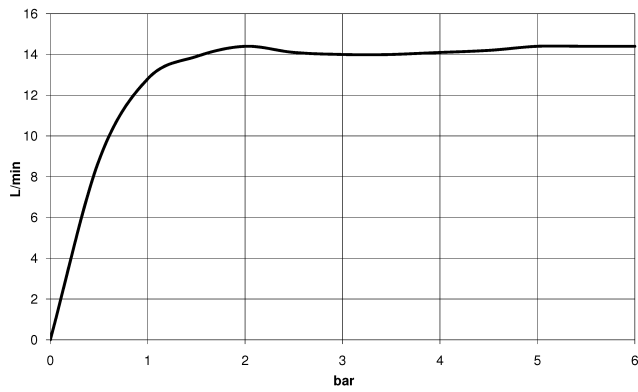

VAIA Shower pipe with shower thermostat without hand shower - Brushed Champagne (22kt Gold)

VAIA

34 460 809

- shower with fixed riser projection 452mm
- overhead shower: rain flow
- rain shower Ø 300 mm
- rain shower with anti-scale system
- max. rainshower flow 14 l/min
- Function from: 10 l/min
- rotary diverter with volume control and shut-off function
- slide-on rosettes Ø 70 mm
- height of fittings up to rain shower (bottom edge) 964mm
- height of fittings up to top edge of elbow 1267mm
- gauge 150 mm - 13 mm
- metal shower hose 1750mm with integrated anti-twist protection
- 1/2" connection
- slide bar
- Pipe diameter 23.5 mm

**VAIA Shower pipe with shower thermostat without hand shower - Brushed
Champagne (22kt Gold)**

VAIA

34 460 809

mm [inches]

1:10

Flow rate chart

Codes & Standards

DIN 4109