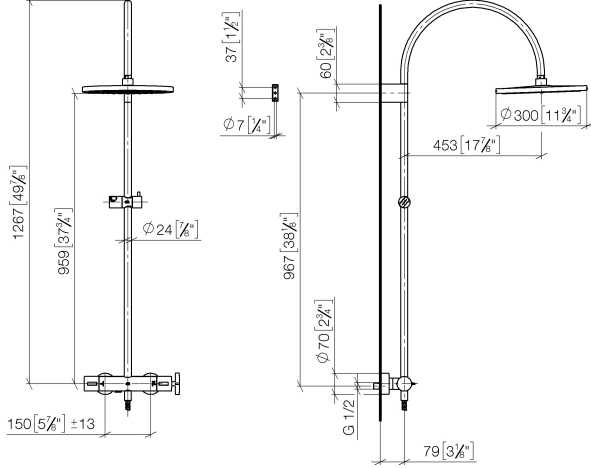

VAIA Shower pipe with shower thermostat without hand shower - Champagne (22kt Gold)

VAIA

34 460 809

- shower with fixed riser projection 452mm
- overhead shower: rain flow
- rain shower Ø 300 mm
- rain shower with anti-scale system
- max. rainshower flow 14 l/min
- Function from: 10 l/min
- rotary diverter with volume control and shut-off function
- slide-on rosettes Ø 70 mm
- height of fittings up to rain shower (bottom edge) 964mm
- height of fittings up to top edge of elbow 1267mm
- gauge 150 mm - 13 mm
- metal shower hose 1750mm with integrated anti-twist protection
- 1/2" connection
- slide bar
- Pipe diameter 23.5 mm

This article does not include a hand shower!
Intrinsic protection against back flow.

	Champagne (22kt Gold)	34 460 809-47
	Chrome	34 460 809-00
	Brushed Platinum	34 460 809-06
	Platinum	34 460 809-08
	Dark Chrome	34 460 809-19
	Brushed Durabronze (23kt Gold)	34 460 809-28
	Brushed Bronze	34 460 809-42
	Brushed Champagne (22kt Gold)	34 460 809-46
	Brushed Dark Platinum	34 460 809-99

**VAIA Shower pipe with shower thermostat without hand shower - Champagne
(22kt Gold)**

VAIA

34 460 809

mm [inches]

1:10

Flow rate chart

Codes & Standards

DIN 4109

VAIA

34 460 809

Spare parts list

No.	Item Number	Name	Quantity used	Delivery time
	04 12 05 091 00-47	shower	11	30