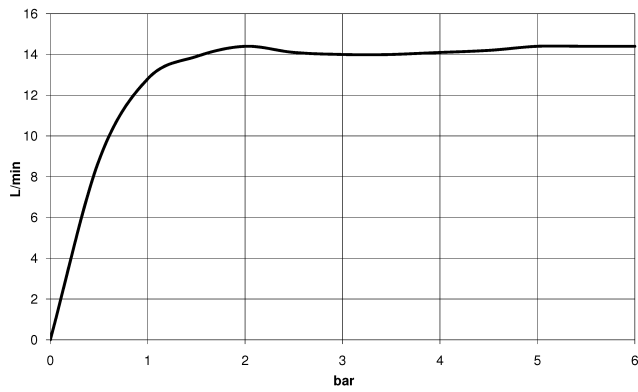

VAIA Shower pipe with shower thermostat without hand shower - Champagne (22kt Gold)

VAIA

34 460 809

- shower with fixed riser projection 452mm
- overhead shower: rain flow
- rain shower Ø 300 mm
- rain shower with anti-scale system
- max. rainshower flow 14 l/min
- Function from: 10 l/min
- rotary diverter with volume control and shut-off function
- slide-on rosettes Ø 70 mm
- height of fittings up to rain shower (bottom edge) 964mm
- height of fittings up to top edge of elbow 1267mm
- gauge 150 mm - 13 mm
- metal shower hose 1750mm with integrated anti-twist protection
- 1/2" connection
- slide bar
- Pipe diameter 23.5 mm

**VAIA Shower pipe with shower thermostat without hand shower - Champagne
(22kt Gold)**

VAIA

34 460 809

mm [inches]

1:10

Flow rate chart

Codes & Standards

DIN 4109