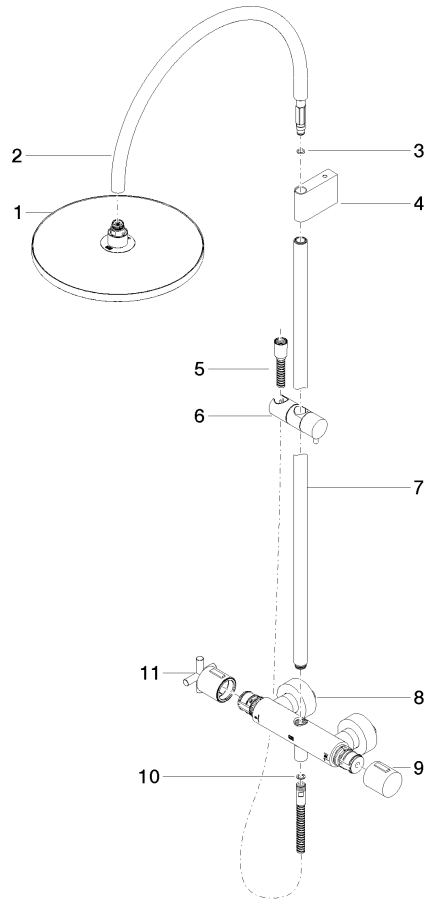

**TARA Shower pipe with shower thermostat without hand shower 300 mm -
Chrome**

TARA

34 460 892

- shower with fixed riser projection 452mm
- overhead shower: rain flow
- rain shower Ø 300 mm
- rain shower with anti-scale system
- max. rainshower flow 14 l/min
- Function from: 10 l/min
- rotary diverter with volume control and shut-off function
- slide-on rosettes Ø 70 mm
- height of fittings up to rain shower (bottom edge) 964mm
- height of fittings up to top edge of elbow 1267mm
- gauge 150 mm - 13 mm
- metal shower hose 1750mm with integrated anti-twist protection
- 1/2" connection
- slide bar
- Pipe diameter 23.5 mm

TARA Shower pipe with shower thermostat without hand shower 300 mm - Chrome

TARA

34 460 892
mm [inches]
1:10

Flow rate chart

Codes & Standards

EN 1717

TARA Shower pipe with shower thermostat without hand shower 300 mm -
Chrome

TARA

34 460 892

Certificates

Belgaqua_24-006-2

TARA Shower pipe with shower thermostat without hand shower 300 mm -
Chrome

TARA

34 460 892

Product version from 4/1/2024

TARA Shower pipe with shower thermostat without hand shower 300 mm -
Chrome

TARA

34 460 892

Spare parts list

Product version from 4/1/2024

No.	Item Number	Name	Quantity used	Delivery time
	04 12 05 091 00-00	shower	11	10