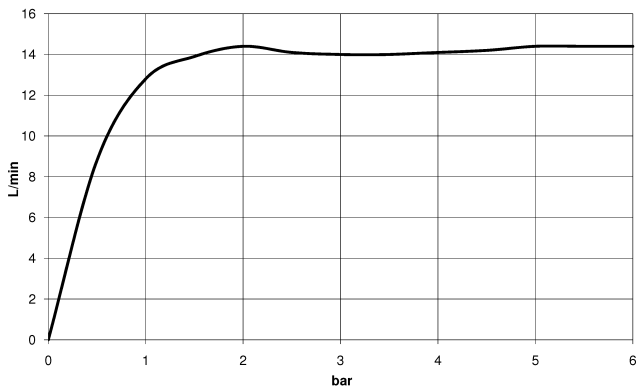

**TARA Shower pipe with shower thermostat without hand shower 300 mm -
Chrome**

TARA

34 460 892

- shower with fixed riser projection 452mm
- overhead shower: rain flow
- rain shower Ø 300 mm
- rain shower with anti-scale system
- max. rainshower flow 14 l/min
- Function from: 10 l/min
- rotary diverter with volume control and shut-off function
- slide-on rosettes Ø 70 mm
- height of fittings up to rain shower (bottom edge) 964mm
- height of fittings up to top edge of elbow 1267mm
- gauge 150 mm - 13 mm
- metal shower hose 1750mm with integrated anti-twist protection
- 1/2" connection
- slide bar
- Pipe diameter 23.5 mm

This article does not include a hand shower!
Intrinsic protection against back flow.

	Chrome	34 460 892-00
	Brushed Platinum	34 460 892-06
	Platinum	34 460 892-08
	Dark Chrome	34 460 892-19
	Brushed Durabronze (23kt Gold)	34 460 892-28
	Matte Black	34 460 892-33
	Brushed Bronze	34 460 892-42
	Brushed Champagne (22kt Gold)	34 460 892-46
	Champagne (22kt Gold)	34 460 892-47
	Brushed Chrome	34 460 892-93
	Brushed Dark Platinum	34 460 892-99

TARA Shower pipe with shower thermostat without hand shower 300 mm - Chrome

TARA

34 460 892
mm [inches]
1:10

Flow rate chart

Codes & Standards

EN 1717

TARA Shower pipe with shower thermostat without hand shower 300 mm -
Chrome