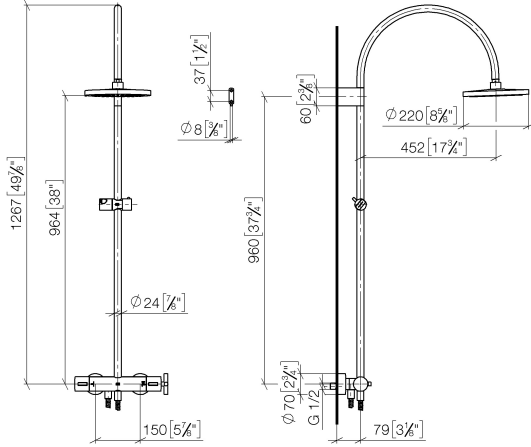

**TARA Shower pipe with shower thermostat without hand shower 300 mm -
Chrome**

TARA

34 460 892

- shower with fixed riser projection 452mm
- overhead shower: rain flow
- rain shower Ø 300 mm
- rain shower with anti-scale system
- max. rainshower flow 14 l/min
- Function from: 10 l/min
- rotary diverter with volume control and shut-off function
- slide-on rosettes Ø 70 mm
- height of fittings up to rain shower (bottom edge) 964mm
- height of fittings up to top edge of elbow 1267mm
- gauge 150 mm - 13 mm
- metal shower hose 1750mm with integrated anti-twist protection
- 1/2" connection
- slide bar
- Pipe diameter 23.5 mm

TARA Shower pipe with shower thermostat without hand shower 300 mm - Chrome

TARA

34 460 892
mm [inches]
1:10

Flow rate chart

Codes & Standards

EN 1717

TARA Shower pipe with shower thermostat without hand shower 300 mm -
Chrome

TARA

34 460 892

Certificates

Belgaqua_24-006-2

TARA Shower pipe with shower thermostat without hand shower 300 mm -
Chrome

TARA

34 460 892

Product version from 4/1/2024

TARA Shower pipe with shower thermostat without hand shower 300 mm -
Chrome

TARA

34 460 892

Spare parts list

Product version from 4/1/2024

No.	Item Number	Name	Quantity used	Delivery time
	04 12 05 091 00-00	shower	11	10