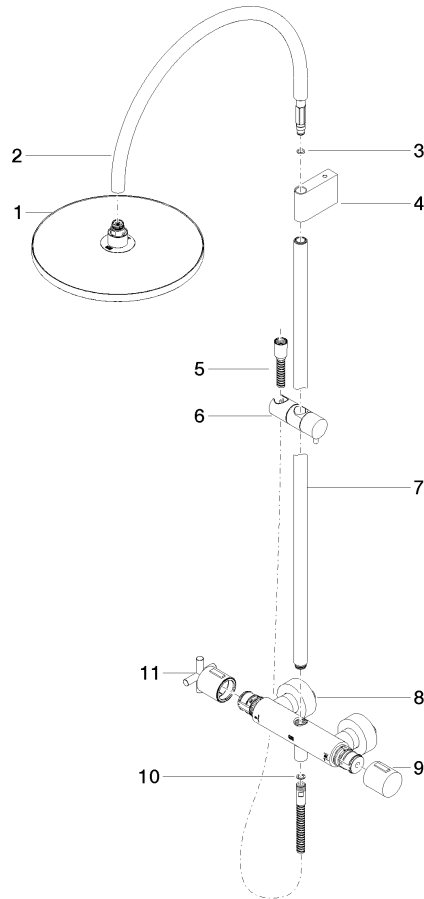

**TARA Shower pipe with shower thermostat without hand shower 300 mm -  
Brushed Platinum**

TARA

34 460 892

- shower with fixed riser projection 452mm
- overhead shower: rain flow
- rain shower Ø 300 mm
- rain shower with anti-scale system
- max. rainshower flow 14 l/min
- Function from: 10 l/min
- rotary diverter with volume control and shut-off function
- slide-on rosettes Ø 70 mm
- height of fittings up to rain shower (bottom edge) 964mm
- height of fittings up to top edge of elbow 1267mm
- gauge 150 mm - 13 mm
- metal shower hose 1750mm with integrated anti-twist protection
- 1/2" connection
- slide bar
- Pipe diameter 23.5 mm

**TARA Shower pipe with shower thermostat without hand shower 300 mm -  
Brushed Platinum**

TARA

34 460 892  
mm [inches]  
1:10

**Flow rate chart**

**Codes & Standards**

EN 1717

TARA Shower pipe with shower thermostat without hand shower 300 mm -  
Brushed Platinum

Parts for other  
finishes can be found  
here: [Chrome](#)

TARA Shower pipe with shower thermostat without hand shower 300 mm -  
Brushed Platinum

TARA

34 460 892

## Spare parts list