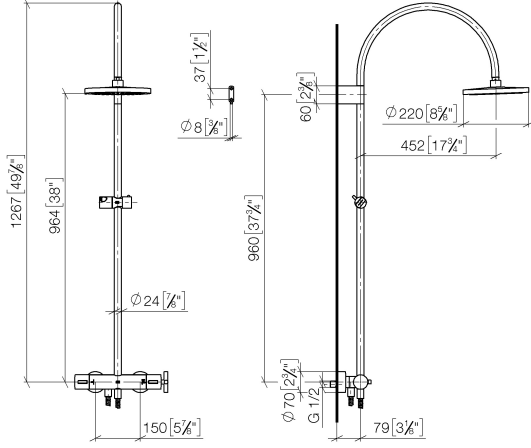

**TARA Shower pipe with shower thermostat without hand shower 300 mm -  
Brushed Platinum**

TARA

34 460 892

- shower with fixed riser projection 452mm
- overhead shower: rain flow
- rain shower Ø 300 mm
- rain shower with anti-scale system
- max. rainshower flow 14 l/min
- Function from: 10 l/min
- rotary diverter with volume control and shut-off function
- slide-on rosettes Ø 70 mm
- height of fittings up to rain shower (bottom edge) 964mm
- height of fittings up to top edge of elbow 1267mm
- gauge 150 mm - 13 mm
- metal shower hose 1750mm with integrated anti-twist protection
- 1/2" connection
- slide bar
- Pipe diameter 23.5 mm

This article does not include a hand shower!  
Intrinsic protection against back flow.

	Brushed Platinum	34 460 892-06
	Chrome	34 460 892-00
	Platinum	34 460 892-08
	Dark Chrome	34 460 892-19
	Brushed Durabronze (23kt Gold)	34 460 892-28
	Matte Black	34 460 892-33
	Brushed Bronze	34 460 892-42
	Brushed Champagne (22kt Gold)	34 460 892-46
	Champagne (22kt Gold)	34 460 892-47
	Brushed Chrome	34 460 892-93
	Brushed Dark Platinum	34 460 892-99

**TARA Shower pipe with shower thermostat without hand shower 300 mm -  
Brushed Platinum**

TARA

34 460 892  
mm [inches]  
1:10

**Flow rate chart**

**Codes & Standards**

EN 1717

TARA Shower pipe with shower thermostat without hand shower 300 mm -  
Brushed Platinum

Parts for other  
finishes can be found  
here: [Chrome](#)

TARA Shower pipe with shower thermostat without hand shower 300 mm -  
Brushed Platinum

TARA

34 460 892