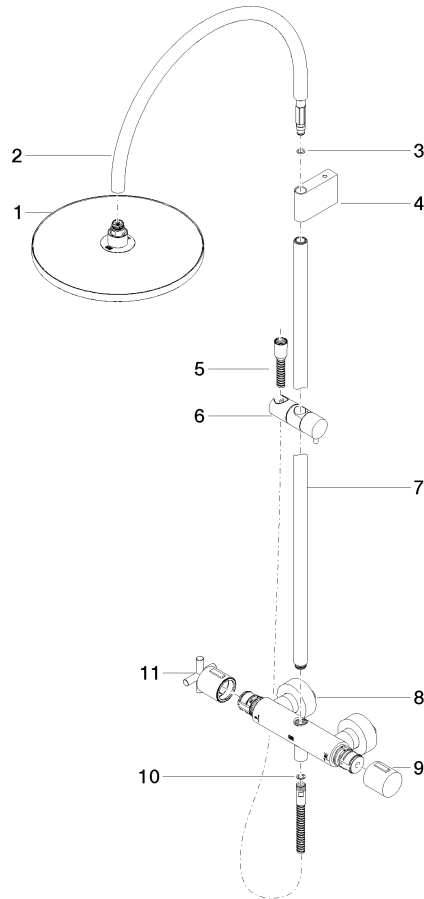

**TARA Shower pipe with shower thermostat without hand shower 300 mm -
Platinum**

TARA

34 460 892

- shower with fixed riser projection 452mm
- overhead shower: rain flow
- rain shower Ø 300 mm
- rain shower with anti-scale system
- max. rainshower flow 14 l/min
- Function from: 10 l/min
- rotary diverter with volume control and shut-off function
- slide-on rosettes Ø 70 mm
- height of fittings up to rain shower (bottom edge) 964mm
- height of fittings up to top edge of elbow 1267mm
- gauge 150 mm - 13 mm
- metal shower hose 1750mm with integrated anti-twist protection
- 1/2" connection
- slide bar
- Pipe diameter 23.5 mm

**TARA Shower pipe with shower thermostat without hand shower 300 mm -
Platinum**

TARA

34 460 892
mm [inches]
1:10

Flow rate chart

Codes & Standards

EN 1717

TARA Shower pipe with shower thermostat without hand shower 300 mm -
Platinum

TARA

34 460 892

Certificates

Belgaqua_24-006-2

34 460 892

Product version from 4/1/2024

Parts for other
finishes can be found
here: [Chrome](#)

TARA Shower pipe with shower thermostat without hand shower 300 mm -
Platinum

TARA

34 460 892

Spare parts list

Product version from 4/1/2024

No.	Item Number	Name	Quantity used	Delivery time
	04 12 05 091 00-08	shower	11	40