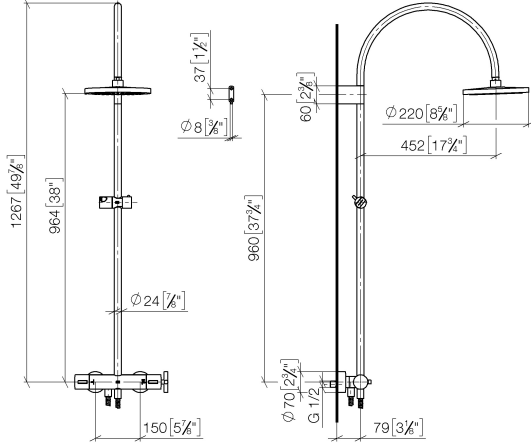

**TARA Shower pipe with shower thermostat without hand shower 300 mm -
Platinum**

TARA

34 460 892

- shower with fixed riser projection 452mm
- overhead shower: rain flow
- rain shower Ø 300 mm
- rain shower with anti-scale system
- max. rainshower flow 14 l/min
- Function from: 10 l/min
- rotary diverter with volume control and shut-off function
- slide-on rosettes Ø 70 mm
- height of fittings up to rain shower (bottom edge) 964mm
- height of fittings up to top edge of elbow 1267mm
- gauge 150 mm - 13 mm
- metal shower hose 1750mm with integrated anti-twist protection
- 1/2" connection
- slide bar
- Pipe diameter 23.5 mm

**TARA Shower pipe with shower thermostat without hand shower 300 mm -
Platinum**

TARA

34 460 892
mm [inches]
1:10

Flow rate chart

Codes & Standards

EN 1717

TARA Shower pipe with shower thermostat without hand shower 300 mm -
Platinum

TARA

34 460 892

Certificates

Belgaqua_24-006-2

34 460 892

Product version from 4/1/2024

Parts for other
finishes can be found
here: [Chrome](#)

TARA Shower pipe with shower thermostat without hand shower 300 mm -
Platinum

TARA

34 460 892

Spare parts list

Product version from 4/1/2024

No.	Item Number	Name	Quantity used	Delivery time
	04 12 05 091 00-08	shower	11	40