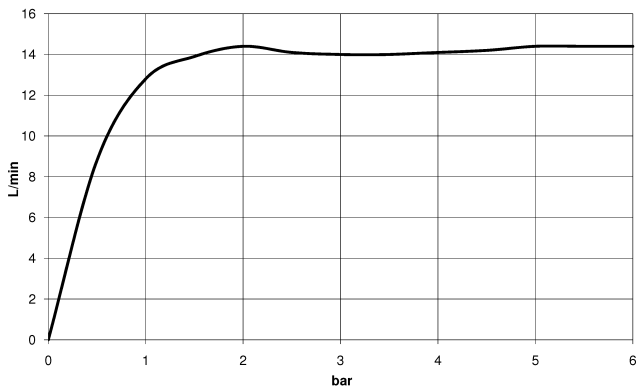

**TARA Shower pipe with shower thermostat without hand shower 300 mm -
Platinum**

TARA

34 460 892

- shower with fixed riser projection 452mm
- overhead shower: rain flow
- rain shower Ø 300 mm
- rain shower with anti-scale system
- max. rainshower flow 14 l/min
- Function from: 10 l/min
- rotary diverter with volume control and shut-off function
- slide-on rosettes Ø 70 mm
- height of fittings up to rain shower (bottom edge) 964mm
- height of fittings up to top edge of elbow 1267mm
- gauge 150 mm - 13 mm
- metal shower hose 1750mm with integrated anti-twist protection
- 1/2" connection
- slide bar
- Pipe diameter 23.5 mm

This article does not include a hand shower!
Intrinsic protection against back flow.

	Platinum	34 460 892-08
	Chrome	34 460 892-00
	Brushed Platinum	34 460 892-06
	Dark Chrome	34 460 892-19
	Brushed Durabronze (23kt Gold)	34 460 892-28
	Matte Black	34 460 892-33
	Brushed Bronze	34 460 892-42
	Brushed Champagne (22kt Gold)	34 460 892-46
	Champagne (22kt Gold)	34 460 892-47
	Brushed Chrome	34 460 892-93
	Brushed Dark Platinum	34 460 892-99

**TARA Shower pipe with shower thermostat without hand shower 300 mm -
Platinum**

TARA

34 460 892
mm [inches]
1:10

Flow rate chart

Codes & Standards

EN 1717

TARA Shower pipe with shower thermostat without hand shower 300 mm -
Platinum