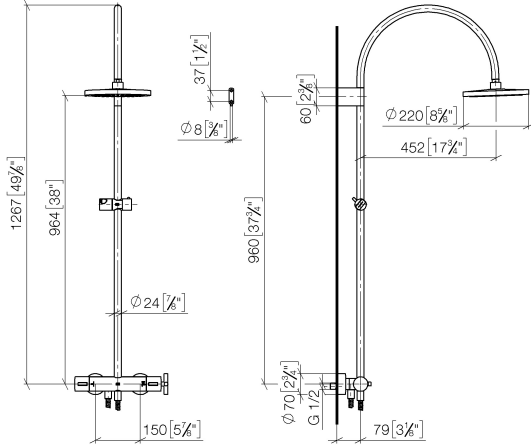

**TARA Shower pipe with shower thermostat without hand shower 300 mm -
Dark Chrome**

TARA

34 460 892

- shower with fixed riser projection 452mm
- overhead shower: rain flow
- rain shower Ø 300 mm
- rain shower with anti-scale system
- max. rainshower flow 14 l/min
- Function from: 10 l/min
- rotary diverter with volume control and shut-off function
- slide-on rosettes Ø 70 mm
- height of fittings up to rain shower (bottom edge) 964mm
- height of fittings up to top edge of elbow 1267mm
- gauge 150 mm - 13 mm
- metal shower hose 1750mm with integrated anti-twist protection
- 1/2" connection
- slide bar
- Pipe diameter 23.5 mm

**TARA Shower pipe with shower thermostat without hand shower 300 mm -
Dark Chrome**

TARA

34 460 892
mm [inches]
1:10

Flow rate chart

Codes & Standards

EN 1717

TARA Shower pipe with shower thermostat without hand shower 300 mm -
Dark Chrome

TARA

34 460 892

Certificates

Belgaqua_24-006-2

TARA Shower pipe with shower thermostat without hand shower 300 mm -
Dark Chrome

TARA

34 460 892

Product version from 4/1/2024

Parts for other
finishes can be found
here: [Chrome](#)

TARA Shower pipe with shower thermostat without hand shower 300 mm -
Dark Chrome

TARA

34 460 892

Spare parts list

Product version from 4/1/2024

No.	Item Number	Name	Quantity used	Delivery time
	04 12 05 091 00-19	shower	11	20