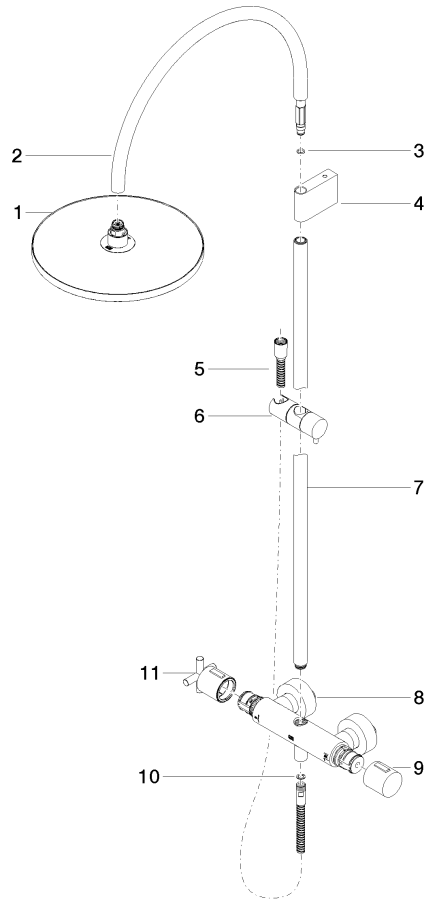

**TARA Shower pipe with shower thermostat without hand shower 300 mm -
Dark Chrome**

TARA

34 460 892

- shower with fixed riser projection 452mm
- overhead shower: rain flow
- rain shower Ø 300 mm
- rain shower with anti-scale system
- max. rainshower flow 14 l/min
- Function from: 10 l/min
- rotary diverter with volume control and shut-off function
- slide-on rosettes Ø 70 mm
- height of fittings up to rain shower (bottom edge) 964mm
- height of fittings up to top edge of elbow 1267mm
- gauge 150 mm - 13 mm
- metal shower hose 1750mm with integrated anti-twist protection
- 1/2" connection
- slide bar
- Pipe diameter 23.5 mm

**TARA Shower pipe with shower thermostat without hand shower 300 mm -
Dark Chrome**

TARA

34 460 892
mm [inches]
1:10

Flow rate chart

Codes & Standards

EN 1717

TARA Shower pipe with shower thermostat without hand shower 300 mm -
Dark Chrome

TARA

34 460 892

Certificates

Belgaqua_24-006-2

TARA Shower pipe with shower thermostat without hand shower 300 mm -
Dark Chrome

TARA

34 460 892

Product version from 4/1/2024

Parts for other
finishes can be found
here: [Chrome](#)

TARA Shower pipe with shower thermostat without hand shower 300 mm -
Dark Chrome

TARA

34 460 892

Spare parts list

Product version from 4/1/2024

No.	Item Number	Name	Quantity used	Delivery time
	04 12 05 091 00-19	shower	11	20