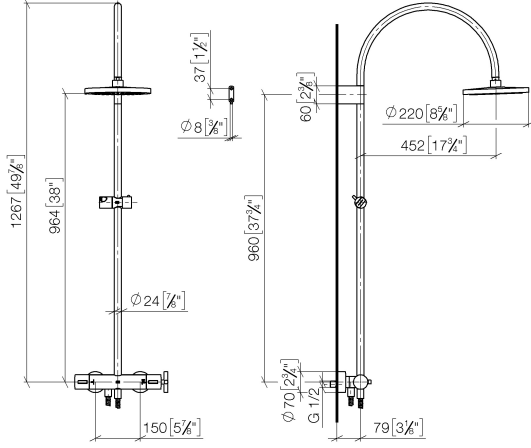

**TARA Shower pipe with shower thermostat without hand shower 300 mm -
Brushed Durabronze (23kt Gold)**

TARA

34 460 892

- shower with fixed riser projection 452mm
- overhead shower: rain flow
- rain shower Ø 300 mm
- rain shower with anti-scale system
- max. rainshower flow 14 l/min
- Function from: 10 l/min
- rotary diverter with volume control and shut-off function
- slide-on rosettes Ø 70 mm
- height of fittings up to rain shower (bottom edge) 964mm
- height of fittings up to top edge of elbow 1267mm
- gauge 150 mm - 13 mm
- metal shower hose 1750mm with integrated anti-twist protection
- 1/2" connection
- slide bar
- Pipe diameter 23.5 mm

**TARA Shower pipe with shower thermostat without hand shower 300 mm -
Brushed Durabross (23kt Gold)**

TARA

34 460 892
mm [inches]
1:10

Flow rate chart

Codes & Standards

EN 1717

TARA Shower pipe with shower thermostat without hand shower 300 mm -
Brushed Durabross (23kt Gold)

TARA

34 460 892

Certificates

Belgaqua_24-006-2

TARA Shower pipe with shower thermostat without hand shower 300 mm -
Brushed Durabronze (23kt Gold)

TARA

34 460 892

Product version from 4/1/2024

Parts for other
finishes can be found
here: [Chrome](#)

TARA Shower pipe with shower thermostat without hand shower 300 mm -
Brushed Durabrass (23kt Gold)

TARA

34 460 892

Spare parts list

Product version from 4/1/2024