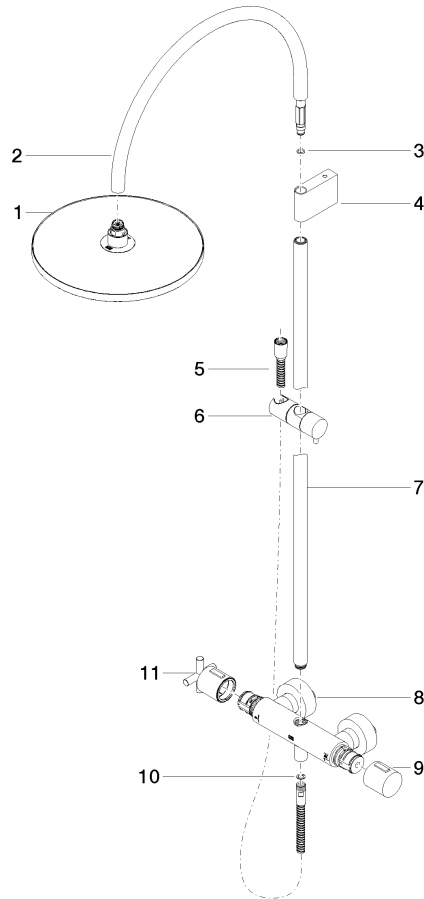

**TARA Shower pipe with shower thermostat without hand shower 300 mm -
Brushed Durabronze (23kt Gold)**

TARA

34 460 892

- shower with fixed riser projection 452mm
- overhead shower: rain flow
- rain shower Ø 300 mm
- rain shower with anti-scale system
- max. rainshower flow 14 l/min
- Function from: 10 l/min
- rotary diverter with volume control and shut-off function
- slide-on rosettes Ø 70 mm
- height of fittings up to rain shower (bottom edge) 964mm
- height of fittings up to top edge of elbow 1267mm
- gauge 150 mm - 13 mm
- metal shower hose 1750mm with integrated anti-twist protection
- 1/2" connection
- slide bar
- Pipe diameter 23.5 mm

**TARA Shower pipe with shower thermostat without hand shower 300 mm -
Brushed Durabross (23kt Gold)**

TARA

34 460 892
mm [inches]
1:10

Flow rate chart

Codes & Standards

EN 1717

TARA Shower pipe with shower thermostat without hand shower 300 mm -
Brushed Durabross (23kt Gold)

TARA

34 460 892

Certificates

Belgaqua_24-006-2

TARA Shower pipe with shower thermostat without hand shower 300 mm -
Brushed Durabronze (23kt Gold)

TARA

34 460 892

Product version from 4/1/2024

Parts for other
finishes can be found
here: [Chrome](#)

TARA Shower pipe with shower thermostat without hand shower 300 mm -
Brushed Durabrass (23kt Gold)

TARA

34 460 892

Spare parts list

Product version from 4/1/2024