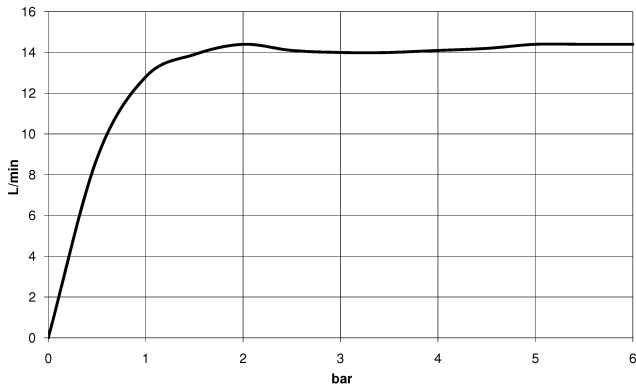

**TARA Shower pipe with shower thermostat without hand shower 300 mm -
Brushed Durabronze (23kt Gold)**

TARA

34 460 892

- shower with fixed riser projection 452mm
- overhead shower: rain flow
- rain shower Ø 300 mm
- rain shower with anti-scale system
- max. rainshower flow 14 l/min
- Function from: 10 l/min
- rotary diverter with volume control and shut-off function
- slide-on rosettes Ø 70 mm
- height of fittings up to rain shower (bottom edge) 964mm
- height of fittings up to top edge of elbow 1267mm
- gauge 150 mm - 13 mm
- metal shower hose 1750mm with integrated anti-twist protection
- 1/2" connection
- slide bar
- Pipe diameter 23.5 mm

This article does not include a hand shower!
Intrinsic protection against back flow.

	Brushed Durabronze (23kt Gold)	34 460 892-28
	Chrome	34 460 892-00
	Brushed Platinum	34 460 892-06
	Platinum	34 460 892-08
	Dark Chrome	34 460 892-19
	Matte Black	34 460 892-33
	Brushed Bronze	34 460 892-42
	Brushed Champagne (22kt Gold)	34 460 892-46
	Champagne (22kt Gold)	34 460 892-47
	Brushed Chrome	34 460 892-93
	Brushed Dark Platinum	34 460 892-99

**TARA Shower pipe with shower thermostat without hand shower 300 mm -
Brushed Durabross (23kt Gold)**

TARA

34 460 892
mm [inches]
1:10

Flow rate chart

Codes & Standards

EN 1717

TARA Shower pipe with shower thermostat without hand shower 300 mm -
Brushed Durabross (23kt Gold)

No.	Item Number	Name	Quantity used	Delivery time
	04 12 05 091 00-28	shower	11	20