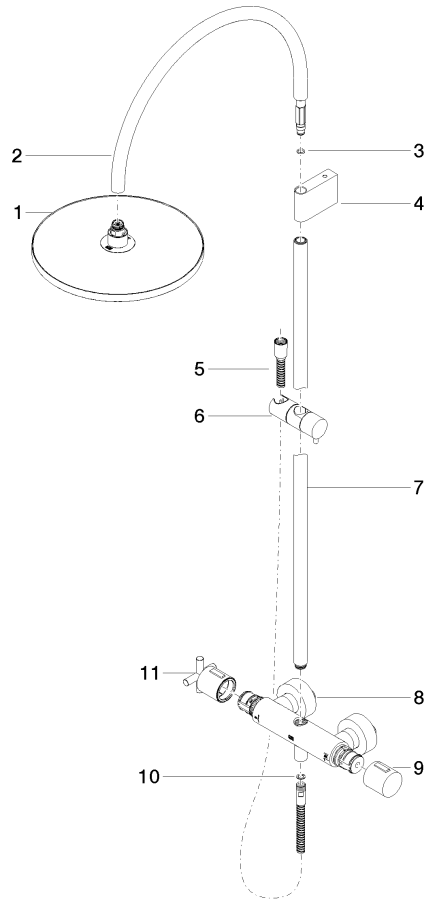

**TARA Shower pipe with shower thermostat without hand shower 300 mm -  
Matte Black**

TARA

34 460 892

- shower with fixed riser projection 452mm
- overhead shower: rain flow
- rain shower Ø 300 mm
- rain shower with anti-scale system
- max. rainshower flow 14 l/min
- Function from: 10 l/min
- rotary diverter with volume control and shut-off function
- slide-on rosettes Ø 70 mm
- height of fittings up to rain shower (bottom edge) 964mm
- height of fittings up to top edge of elbow 1267mm
- gauge 150 mm - 13 mm
- metal shower hose 1750mm with integrated anti-twist protection
- 1/2" connection
- slide bar
- Pipe diameter 23.5 mm

**TARA Shower pipe with shower thermostat without hand shower 300 mm -  
Matte Black**

TARA

34 460 892  
mm [inches]  
1:10

**Flow rate chart**

**Codes & Standards**

EN 1717

TARA Shower pipe with shower thermostat without hand shower 300 mm -  
Matte Black

Parts for other  
finishes can be found  
here: [Chrome](#)

TARA Shower pipe with shower thermostat without hand shower 300 mm -  
Matte Black

TARA

34 460 892

### Spare parts list