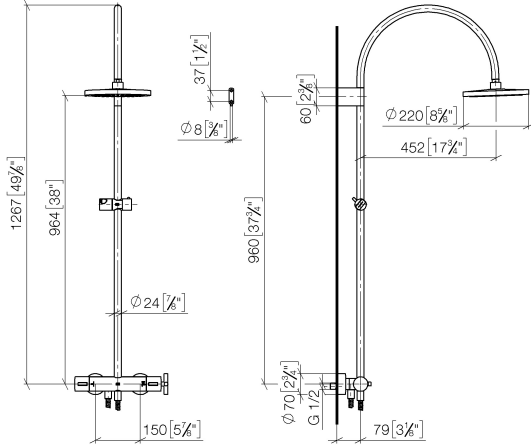

**TARA Shower pipe with shower thermostat without hand shower 300 mm -  
Matte Black**

TARA

34 460 892

- shower with fixed riser projection 452mm
- overhead shower: rain flow
- rain shower Ø 300 mm
- rain shower with anti-scale system
- max. rainshower flow 14 l/min
- Function from: 10 l/min
- rotary diverter with volume control and shut-off function
- slide-on rosettes Ø 70 mm
- height of fittings up to rain shower (bottom edge) 964mm
- height of fittings up to top edge of elbow 1267mm
- gauge 150 mm - 13 mm
- metal shower hose 1750mm with integrated anti-twist protection
- 1/2" connection
- slide bar
- Pipe diameter 23.5 mm

**TARA Shower pipe with shower thermostat without hand shower 300 mm -  
Matte Black**

TARA

34 460 892  
mm [inches]  
1:10

**Flow rate chart**

**Codes & Standards**

EN 1717

TARA Shower pipe with shower thermostat without hand shower 300 mm -  
Matte Black

Parts for other  
finishes can be found  
here: [Chrome](#)

TARA Shower pipe with shower thermostat without hand shower 300 mm -  
Matte Black

TARA

34 460 892

#### Product version from 4/1/2024

No.	Item Number	Name	Quantity used	Delivery time
	04 12 05 091 00-33	shower	11	30