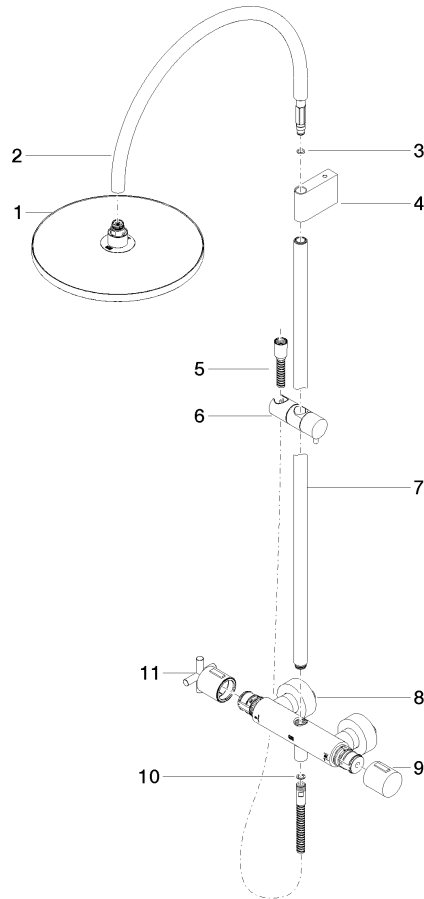

**TARA Shower pipe with shower thermostat without hand shower 300 mm -
Brushed Bronze**

TARA

34 460 892

- shower with fixed riser projection 452mm
- overhead shower: rain flow
- rain shower Ø 300 mm
- rain shower with anti-scale system
- max. rainshower flow 14 l/min
- Function from: 10 l/min
- rotary diverter with volume control and shut-off function
- slide-on rosettes Ø 70 mm
- height of fittings up to rain shower (bottom edge) 964mm
- height of fittings up to top edge of elbow 1267mm
- gauge 150 mm - 13 mm
- metal shower hose 1750mm with integrated anti-twist protection
- 1/2" connection
- slide bar
- Pipe diameter 23.5 mm

**TARA Shower pipe with shower thermostat without hand shower 300 mm -
Brushed Bronze**

TARA

34 460 892
mm [inches]
1:10

Flow rate chart

Codes & Standards

EN 1717

TARA Shower pipe with shower thermostat without hand shower 300 mm -
Brushed Bronze

TARA

34 460 892

Certificates

Belgaqua_24-006-2

TARA Shower pipe with shower thermostat without hand shower 300 mm -
Brushed Bronze

TARA

34 460 892

Product version from 4/1/2024

Parts for other
finishes can be found
here: [Chrome](#)

TARA Shower pipe with shower thermostat without hand shower 300 mm -
Brushed Bronze

TARA

34 460 892

Spare parts list

Product version from 4/1/2024

No.	Item Number	Name	Quantity used	Delivery time
	04 12 05 091 00-42	shower	11	60