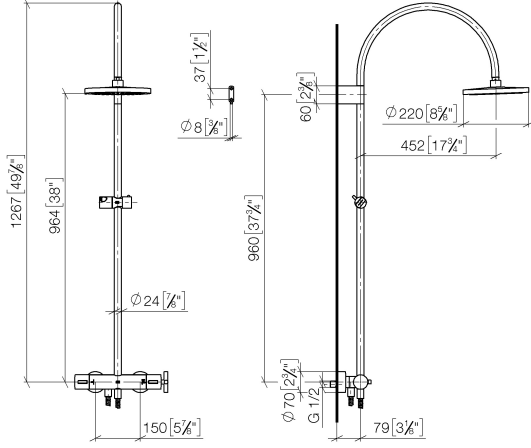

**TARA Shower pipe with shower thermostat without hand shower 300 mm -
Brushed Bronze**

TARA

34 460 892

- shower with fixed riser projection 452mm
- overhead shower: rain flow
- rain shower Ø 300 mm
- rain shower with anti-scale system
- max. rainshower flow 14 l/min
- Function from: 10 l/min
- rotary diverter with volume control and shut-off function
- slide-on rosettes Ø 70 mm
- height of fittings up to rain shower (bottom edge) 964mm
- height of fittings up to top edge of elbow 1267mm
- gauge 150 mm - 13 mm
- metal shower hose 1750mm with integrated anti-twist protection
- 1/2" connection
- slide bar
- Pipe diameter 23.5 mm

**TARA Shower pipe with shower thermostat without hand shower 300 mm -
Brushed Bronze**

TARA

34 460 892
mm [inches]
1:10

Flow rate chart

Codes & Standards

EN 1717

TARA Shower pipe with shower thermostat without hand shower 300 mm -
Brushed Bronze

TARA

34 460 892

Certificates

Belgaqua_24-006-2

TARA Shower pipe with shower thermostat without hand shower 300 mm -
Brushed Bronze

TARA

34 460 892

Product version from 4/1/2024

Parts for other
finishes can be found
here: [Chrome](#)

TARA Shower pipe with shower thermostat without hand shower 300 mm -
Brushed Bronze

TARA

34 460 892

Spare parts list

Product version from 4/1/2024

No.	Item Number	Name	Quantity used	Delivery time
	04 12 05 091 00-42	shower	11	60