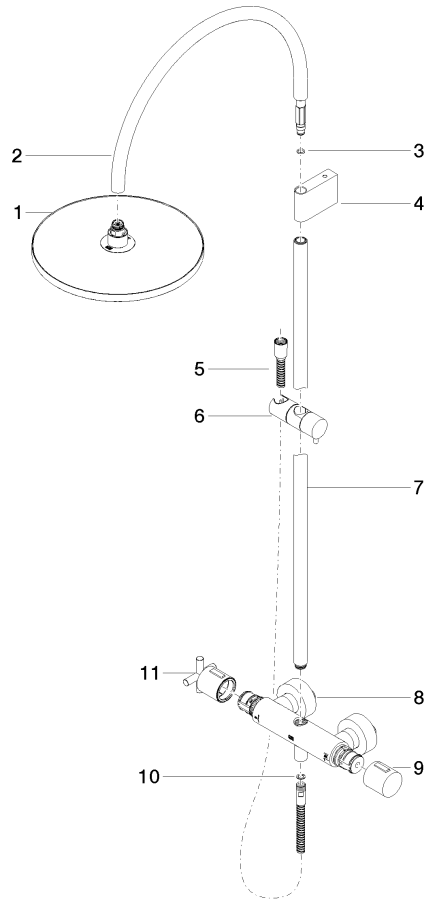

**TARA Shower pipe with shower thermostat without hand shower 300 mm -
Brushed Champagne (22kt Gold)**

TARA

34 460 892

- shower with fixed riser projection 452mm
- overhead shower: rain flow
- rain shower Ø 300 mm
- rain shower with anti-scale system
- max. rainshower flow 14 l/min
- Function from: 10 l/min
- rotary diverter with volume control and shut-off function
- slide-on rosettes Ø 70 mm
- height of fittings up to rain shower (bottom edge) 964mm
- height of fittings up to top edge of elbow 1267mm
- gauge 150 mm - 13 mm
- metal shower hose 1750mm with integrated anti-twist protection
- 1/2" connection
- slide bar
- Pipe diameter 23.5 mm

TARA Shower pipe with shower thermostat without hand shower 300 mm -
Brushed Champagne (22kt Gold)

TARA

34 460 892

Certificates

Belgaqua_24-006-2

TARA Shower pipe with shower thermostat without hand shower 300 mm -
Brushed Champagne (22kt Gold)

TARA

34 460 892

Product version from 4/1/2024

Parts for other
finishes can be found
here: [Chrome](#)

TARA Shower pipe with shower thermostat without hand shower 300 mm -
Brushed Champagne (22kt Gold)

TARA

34 460 892

Spare parts list

Product version from 4/1/2024

No.	Item Number	Name	Quantity used	Delivery time
	04 12 05 091 00-46	shower	11	30