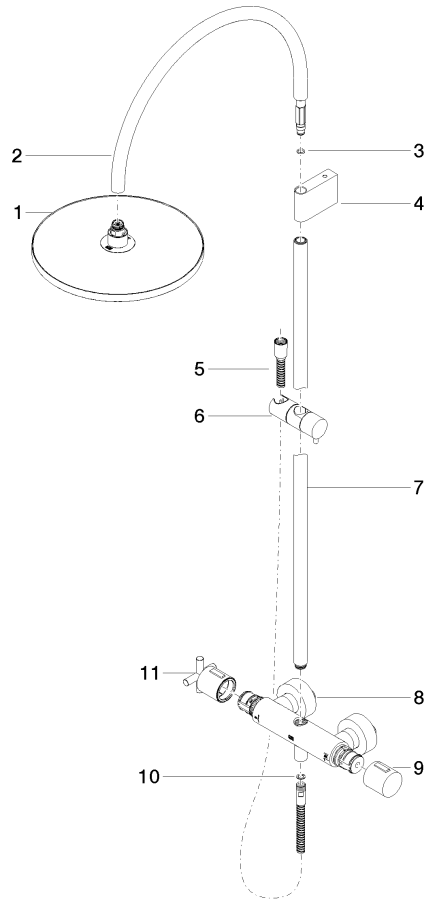

**TARA Shower pipe with shower thermostat without hand shower 300 mm -
Champagne (22kt Gold)**

TARA

34 460 892

- shower with fixed riser projection 452mm
- overhead shower: rain flow
- rain shower Ø 300 mm
- rain shower with anti-scale system
- max. rainshower flow 14 l/min
- Function from: 10 l/min
- rotary diverter with volume control and shut-off function
- slide-on rosettes Ø 70 mm
- height of fittings up to rain shower (bottom edge) 964mm
- height of fittings up to top edge of elbow 1267mm
- gauge 150 mm - 13 mm
- metal shower hose 1750mm with integrated anti-twist protection
- 1/2" connection
- slide bar
- Pipe diameter 23.5 mm

**TARA Shower pipe with shower thermostat without hand shower 300 mm -
Champagne (22kt Gold)**

TARA

34 460 892
mm [inches]
1:10

Flow rate chart

Codes & Standards

EN 1717

TARA Shower pipe with shower thermostat without hand shower 300 mm -
Champagne (22kt Gold)

TARA

34 460 892

Certificates

Belgaqua_24-006-2

TARA Shower pipe with shower thermostat without hand shower 300 mm -
Champagne (22kt Gold)

TARA

34 460 892

Product version from 4/1/2024

Parts for other
finishes can be found
here: [Chrome](#)

TARA Shower pipe with shower thermostat without hand shower 300 mm -
Champagne (22kt Gold)

TARA

34 460 892

Spare parts list

Product version from 4/1/2024