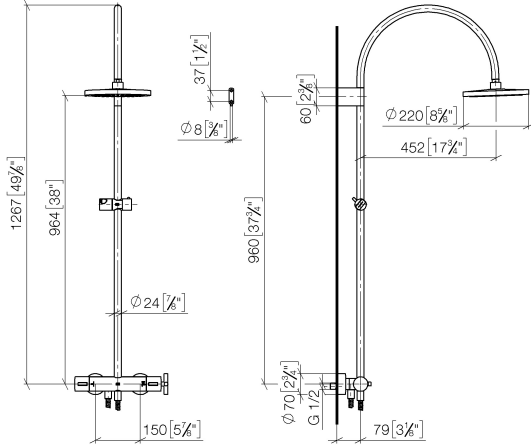

**TARA Shower pipe with shower thermostat without hand shower 300 mm -
Champagne (22kt Gold)**

TARA

34 460 892

- shower with fixed riser projection 452mm
- overhead shower: rain flow
- rain shower Ø 300 mm
- rain shower with anti-scale system
- max. rainshower flow 14 l/min
- Function from: 10 l/min
- rotary diverter with volume control and shut-off function
- slide-on rosettes Ø 70 mm
- height of fittings up to rain shower (bottom edge) 964mm
- height of fittings up to top edge of elbow 1267mm
- gauge 150 mm - 13 mm
- metal shower hose 1750mm with integrated anti-twist protection
- 1/2" connection
- slide bar
- Pipe diameter 23.5 mm

**TARA Shower pipe with shower thermostat without hand shower 300 mm -
Champagne (22kt Gold)**

TARA

34 460 892
mm [inches]
1:10

Flow rate chart

Codes & Standards

EN 1717

TARA Shower pipe with shower thermostat without hand shower 300 mm -
Champagne (22kt Gold)

TARA

34 460 892

Certificates

Belgaqua_24-006-2

TARA Shower pipe with shower thermostat without hand shower 300 mm -
Champagne (22kt Gold)

TARA

34 460 892

Product version from 4/1/2024

Parts for other
finishes can be found
here: [Chrome](#)

TARA Shower pipe with shower thermostat without hand shower 300 mm -
Champagne (22kt Gold)

TARA

34 460 892

Spare parts list

Product version from 4/1/2024