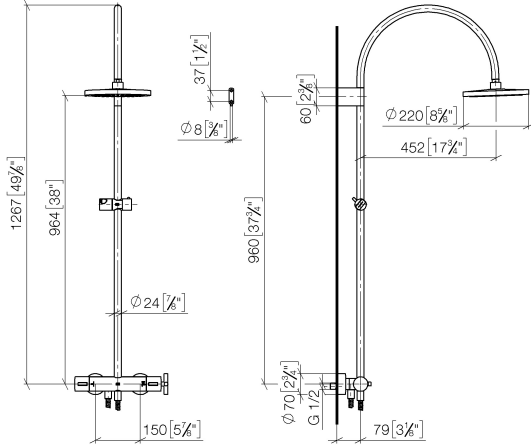

**TARA Shower pipe with shower thermostat without hand shower 300 mm -
Brushed Chrome**

TARA

34 460 892

- shower with fixed riser projection 452mm
- overhead shower: rain flow
- rain shower Ø 300 mm
- rain shower with anti-scale system
- max. rainshower flow 14 l/min
- Function from: 10 l/min
- rotary diverter with volume control and shut-off function
- slide-on rosettes Ø 70 mm
- height of fittings up to rain shower (bottom edge) 964mm
- height of fittings up to top edge of elbow 1267mm
- gauge 150 mm - 13 mm
- metal shower hose 1750mm with integrated anti-twist protection
- 1/2" connection
- slide bar
- Pipe diameter 23.5 mm

**TARA Shower pipe with shower thermostat without hand shower 300 mm -
Brushed Chrome**

TARA

34 460 892
mm [inches]
1:10

Flow rate chart

Codes & Standards

EN 1717

TARA Shower pipe with shower thermostat without hand shower 300 mm -
Brushed Chrome

TARA

34 460 892

Certificates

Belgaqua_24-006-2

TARA Shower pipe with shower thermostat without hand shower 300 mm -
Brushed Chrome

TARA

34 460 892

Product version from 4/1/2024

Parts for other
finishes can be found
here: [Chrome](#)

TARA Shower pipe with shower thermostat without hand shower 300 mm -
Brushed Chrome

TARA

34 460 892

Spare parts list

Product version from 4/1/2024

No.	Item Number	Name	Quantity used	Delivery time
	04 12 05 091 00-93	shower	11	20