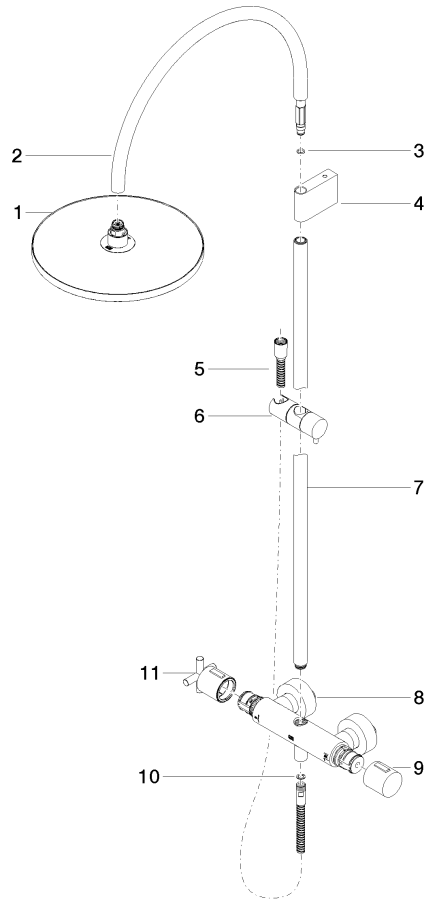

**TARA Shower pipe with shower thermostat without hand shower 300 mm -
Brushed Chrome**

TARA

34 460 892

- shower with fixed riser projection 452mm
- overhead shower: rain flow
- rain shower Ø 300 mm
- rain shower with anti-scale system
- max. rainshower flow 14 l/min
- Function from: 10 l/min
- rotary diverter with volume control and shut-off function
- slide-on rosettes Ø 70 mm
- height of fittings up to rain shower (bottom edge) 964mm
- height of fittings up to top edge of elbow 1267mm
- gauge 150 mm - 13 mm
- metal shower hose 1750mm with integrated anti-twist protection
- 1/2" connection
- slide bar
- Pipe diameter 23.5 mm

**TARA Shower pipe with shower thermostat without hand shower 300 mm -
Brushed Chrome**

TARA

34 460 892
mm [inches]
1:10

Flow rate chart

Codes & Standards

EN 1717

TARA Shower pipe with shower thermostat without hand shower 300 mm -
Brushed Chrome

TARA

34 460 892

Certificates

Belgaqua_24-006-2

TARA Shower pipe with shower thermostat without hand shower 300 mm -
Brushed Chrome

TARA

34 460 892

Product version from 4/1/2024

Parts for other
finishes can be found
here: [Chrome](#)

TARA Shower pipe with shower thermostat without hand shower 300 mm -
Brushed Chrome

TARA

34 460 892

Spare parts list

Product version from 4/1/2024

No.	Item Number	Name	Quantity used	Delivery time
	04 12 05 091 00-93	shower	11	20