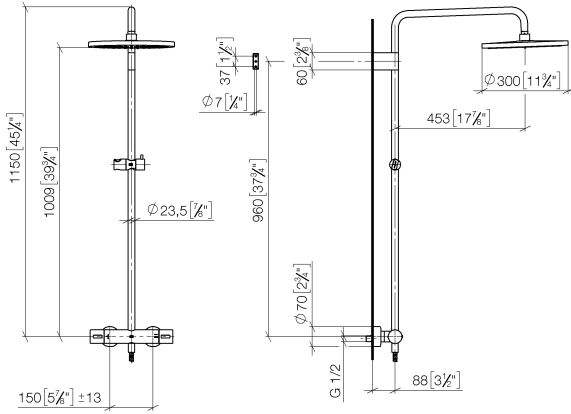

34 460 979

mm [inches]  
1:10

Flow rate chart

Codes & Standards

DIN 4109

ISO 3822

Scottish Water  
Byelaws

UK Water Supply  
Regulations