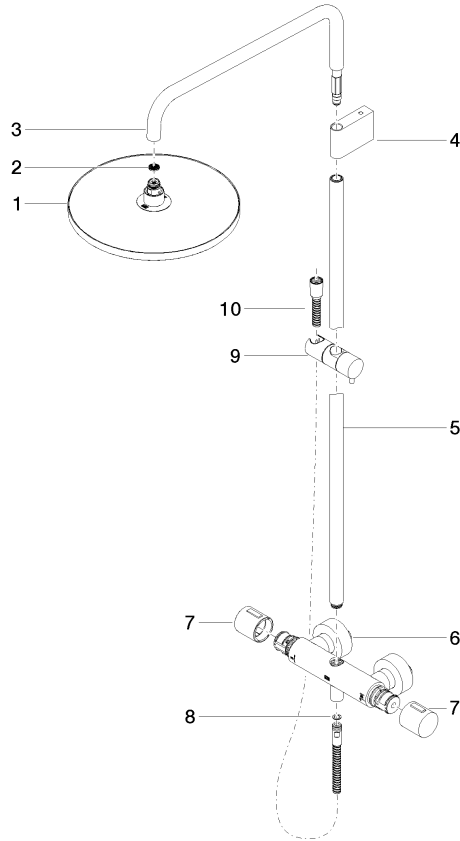

34 460 979

Fits: IMO, LULU, TARA, LISSÉ, VAIA, META

- shower with fixed riser projection 453mm
- overhead shower: rain flow
- rain shower Ø 300 mm
- rain shower with anti-scale system
- max. rainshower flow 14 l/min
- Function from: 10 l/min
- rotary diverter with volume control and shut-off function
- slide-on rosettes Ø 70 mm
- height of fittings up to rain shower (bottom edge) 1009mm
- height of fittings up to top edge of elbow 1150mm
- gauge 150 mm - 13 mm
- metal shower hose 1750mm with integrated anti-twist protection
- 1/2" connection
- slide bar
- Pipe diameter 23.5 mm
- quick clearing
- WRAS 2204013

34 460 979

mm [inches]  
1:10

Flow rate chart

Codes & Standards

DIN 4109

ISO 3822

Scottish Water  
Byelaws

UK Water Supply  
Regulations

## Showerpipe with shower thermostat without hand shower - Light Gold

---

IMO

34 460 979

## Spare parts list