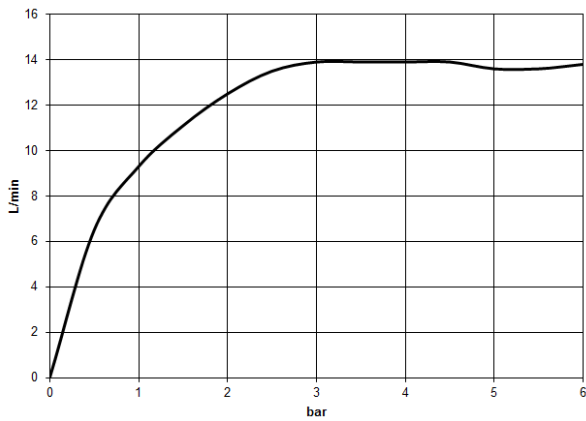

	Hand shower FlowReduce - Brushed Light Gold	28 016 979-27 0010
--	--	--------------------

34 460 979

mm [inches]
1:10

Flow rate chart

Codes & Standards

DIN 4109

ISO 3822

Scottish Water
Byelaws