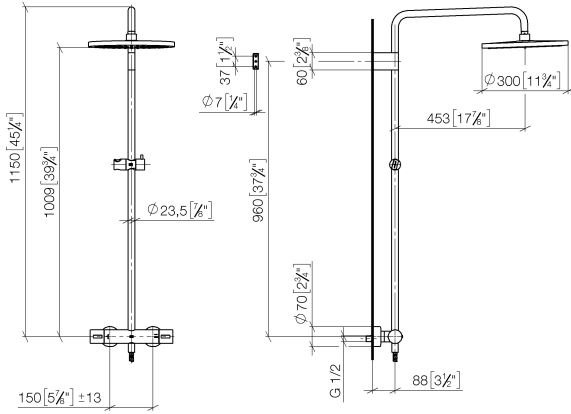

34 460 979

Fits: IMO, LULU, TARA, LISSÉ, VAIA, META

- shower with fixed riser projection 453mm
- overhead shower: rain flow
- rain shower Ø 300 mm
- rain shower with anti-scale system
- max. rainshower flow 14 l/min
- Function from: 10 l/min
- rotary diverter with volume control and shut-off function
- slide-on rosettes Ø 70 mm
- height of fittings up to rain shower (bottom edge) 1009mm
- height of fittings up to top edge of elbow 1150mm
- gauge 150 mm - 13 mm
- metal shower hose 1750mm with integrated anti-twist protection
- 1/2" connection
- slide bar
- Pipe diameter 23.5 mm
- quick clearing
- WRAS 2204013

	Hand shower FlowReduce - Brushed Light Gold	28 016 979-27 0010
--	--	--------------------

34 460 979

mm [inches]
1:10

Flow rate chart

Codes & Standards

DIN 4109

ISO 3822

Scottish Water
Byelaws