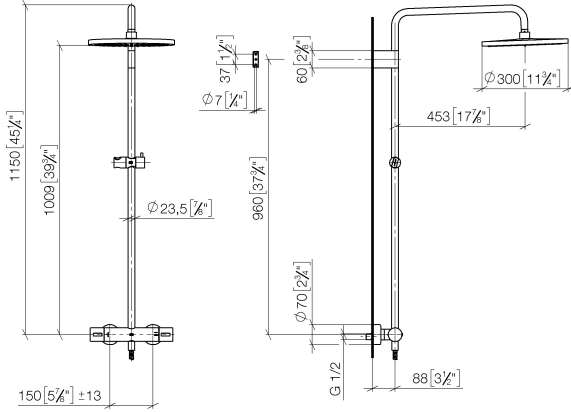

**Showerpipe with shower thermostat without hand shower - Brushed Durabronze  
(23kt Gold)**

IMO

34 460 979

Fits: IMO, LULU, TARA, LISSÉ, VAIA, META

- shower with fixed riser projection 453mm
- overhead shower: rain flow
- rain shower Ø 300 mm
- rain shower with anti-scale system
- max. rainshower flow 14 l/min
- Function from: 10 l/min
- rotary diverter with volume control and shut-off function
- slide-on rosettes Ø 70 mm
- height of fittings up to rain shower (bottom edge) 1009mm
- height of fittings up to top edge of elbow 1150mm
- gauge 150 mm - 13 mm
- metal shower hose 1750mm with integrated anti-twist protection
- 1/2" connection
- slide bar
- Pipe diameter 23.5 mm
- quick clearing
- WRAS 2204013

 **SERIES-VARIOUS Hand shower - Brushed Durabross (23kt Gold)** 28 025 979-28 0010

**Showerpipe with shower thermostat without hand shower - Brushed Durabronz  
(23kt Gold)**

34 460 979  
mm [inches]  
1:10