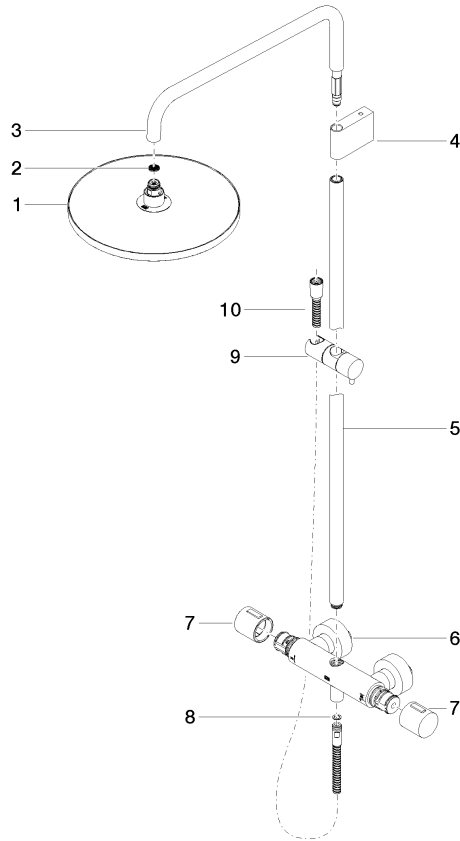

**Showerpipe with shower thermostat without hand shower - Brushed Durabronze  
(23kt Gold)**

IMO

34 460 979

Fits: IMO, LULU, TARA, LISSÉ, VAIA, META

- shower with fixed riser projection 453mm
- overhead shower: rain flow
- rain shower Ø 300 mm
- rain shower with anti-scale system
- max. rainshower flow 14 l/min
- Function from: 10 l/min
- rotary diverter with volume control and shut-off function
- slide-on rosettes Ø 70 mm
- height of fittings up to rain shower (bottom edge) 1009mm
- height of fittings up to top edge of elbow 1150mm
- gauge 150 mm - 13 mm
- metal shower hose 1750mm with integrated anti-twist protection
- 1/2" connection
- slide bar
- Pipe diameter 23.5 mm
- quick clearing
- WRAS 2204013

 **SERIES-VARIOUS Hand shower - Brushed Durabross (23kt Gold)** 28 025 979-28 0010

**Showerpipe with shower thermostat without hand shower - Brushed Durabronz  
(23kt Gold)**

34 460 979  
mm [inches]  
1:10

DVGW\_DW-  
6509DN0

Belgaqua\_21-032-2 LGA\_38

Showerpipe with shower thermostat without hand shower - Brushed Durabronz  
(23kt Gold)

34 460 979

**Product version from 4/1/2024**

Parts for other  
finishes can be found  
here: [Chrome](#)

Showerpipe with shower thermostat without hand shower - Brushed Durabross  
(23kt Gold)

IMO

34 460 979

**Spare parts list**

**Product version from 4/1/2024**

No.	Item Number	Name	Quantity used	Delivery time
	04 12 05 091 00-28	shower	11	20