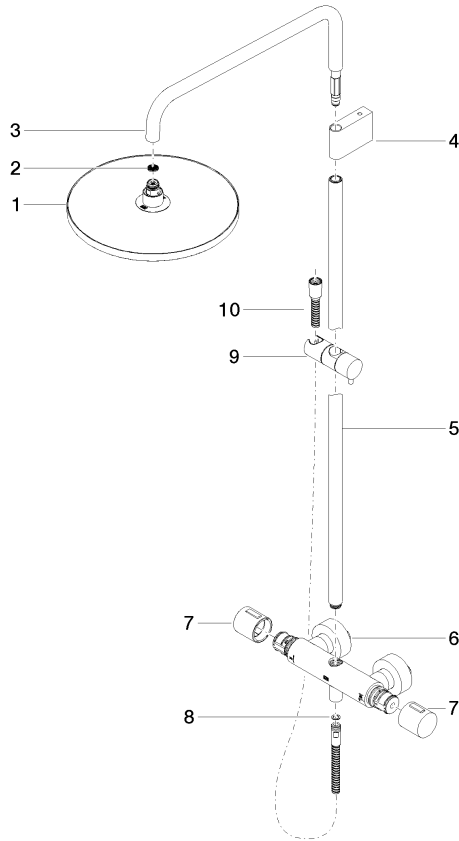

Showerpipe with shower thermostat without hand shower - Champagne (22kt Gold)

IMO

34 460 979

Fits: IMO, LULU, TARA, LISSÉ, VAIA, META

- shower with fixed riser projection 453mm
- overhead shower: rain flow
- rain shower Ø 300 mm
- rain shower with anti-scale system
- max. rainshower flow 14 l/min
- Function from: 10 l/min
- rotary diverter with volume control and shut-off function
- slide-on rosettes Ø 70 mm
- height of fittings up to rain shower (bottom edge) 1009mm
- height of fittings up to top edge of elbow 1150mm
- gauge 150 mm - 13 mm
- metal shower hose 1750mm with integrated anti-twist protection
- 1/2" connection
- slide bar
- Pipe diameter 23.5 mm
- quick clearing
- WRAS 2204013

Showerpipe with shower thermostat without hand shower - Champagne (22kt Gold)

IMO

34 460 979
mm [inches]
1:10

Flow rate chart

Codes & Standards

DIN 4109

EN 1111

ISO 3822

DVGW_DW-
6509DN0

LGA_38

Showerpipe with shower thermostat without hand shower - Champagne (22kt Gold)

IMO

34 460 979

Product version from 4/1/2024

Parts for other finishes can be found here: [Chrome](#)

Showerpipe with shower thermostat without hand shower - Champagne (22kt Gold)

IMO

34 460 979

Spare parts list

Product version from 4/1/2024

No.	Item Number	Name	Quantity used	Delivery time
	04 12 05 091 00-47	shower	11	30