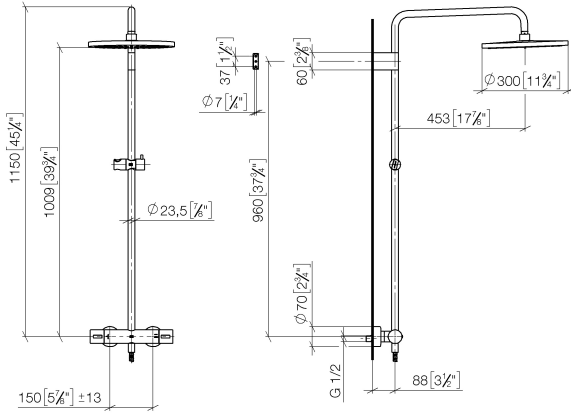

Showerpipe with shower thermostat without hand shower - Champagne (22kt Gold)

IMO

34 460 979

Fits: IMO, LULU, TARA, LISSÉ, VAIA, META

- shower with fixed riser projection 453mm
- overhead shower: rain flow
- rain shower Ø 300 mm
- rain shower with anti-scale system
- max. rainshower flow 14 l/min
- Function from: 10 l/min
- rotary diverter with volume control and shut-off function
- slide-on rosettes Ø 70 mm
- height of fittings up to rain shower (bottom edge) 1009mm
- height of fittings up to top edge of elbow 1150mm
- gauge 150 mm - 13 mm
- metal shower hose 1750mm with integrated anti-twist protection
- 1/2" connection
- slide bar
- Pipe diameter 23.5 mm
- quick clearing
- WRAS 2204013

Showerpipe with shower thermostat without hand shower - Champagne (22kt Gold)

IMO

34 460 979
mm [inches]
1:10

Flow rate chart

Codes & Standards

DIN 4109

EN 1111

ISO 3822