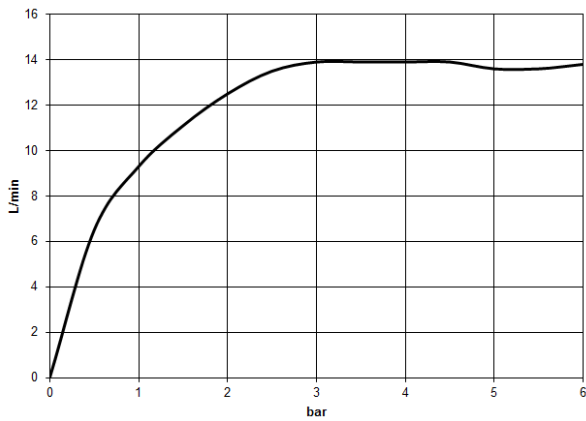

Showerpipe with shower thermostat without hand shower - Champagne (22kt Gold)

IMO

34 460 979

Fits: IMO, LULU, TARA, LISSÉ, VAIA, META

- shower with fixed riser projection 453mm
- overhead shower: rain flow
- rain shower Ø 300 mm
- rain shower with anti-scale system
- max. rainshower flow 14 l/min
- Function from: 10 l/min
- rotary diverter with volume control and shut-off function
- slide-on rosettes Ø 70 mm
- height of fittings up to rain shower (bottom edge) 1009mm
- height of fittings up to top edge of elbow 1150mm
- gauge 150 mm - 13 mm
- metal shower hose 1750mm with integrated anti-twist protection
- 1/2" connection
- slide bar
- Pipe diameter 23.5 mm
- quick clearing
- WRAS 2204013

Showerpipe with shower thermostat without hand shower - Champagne (22kt Gold)

IMO

34 460 979
mm [inches]
1:10

Flow rate chart

Codes & Standards

DIN 4109

EN 1111

ISO 3822