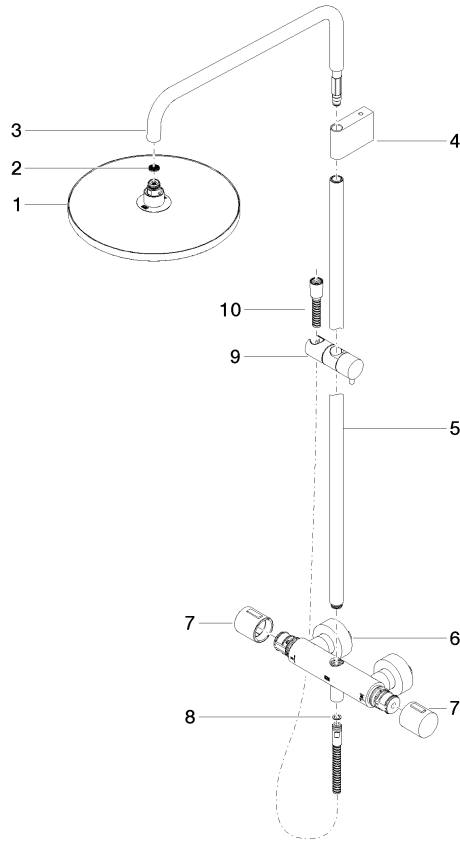

34 460 979

Fits: IMO, LULU, TARA, LISSÉ, VAIA, META

- shower with fixed riser projection 453mm
- overhead shower: rain flow
- rain shower Ø 300 mm
- rain shower with anti-scale system
- max. rainshower flow 14 l/min
- Function from: 10 l/min
- rotary diverter with volume control and shut-off function
- slide-on rosettes Ø 70 mm
- height of fittings up to rain shower (bottom edge) 1009mm
- height of fittings up to top edge of elbow 1150mm
- gauge 150 mm - 13 mm
- metal shower hose 1750mm with integrated anti-twist protection
- 1/2" connection
- slide bar
- Pipe diameter 23.5 mm
- quick clearing
- WRAS 2204013

34 460 979

mm [inches]
1:10

Flow rate chart

Codes & Standards

DIN 4109

EN 1111

EN 1717

ISO 3822

Scottish Water
Byelaws

UK Water Supply
Regulations

Ü-Zeichen

Showerpipe with shower thermostat without hand shower - Brushed Chrome

IMO

34 460 979

Certificates

WRAS_2204

DVGW_DW-
6509DN0

Belgaqua_21-032-2 LGA_38

34 460 979

Product version from 4/1/2024

Parts for other finishes can be found here: [Chrome](#)

Showerpipe with shower thermostat without hand shower - Brushed Chrome