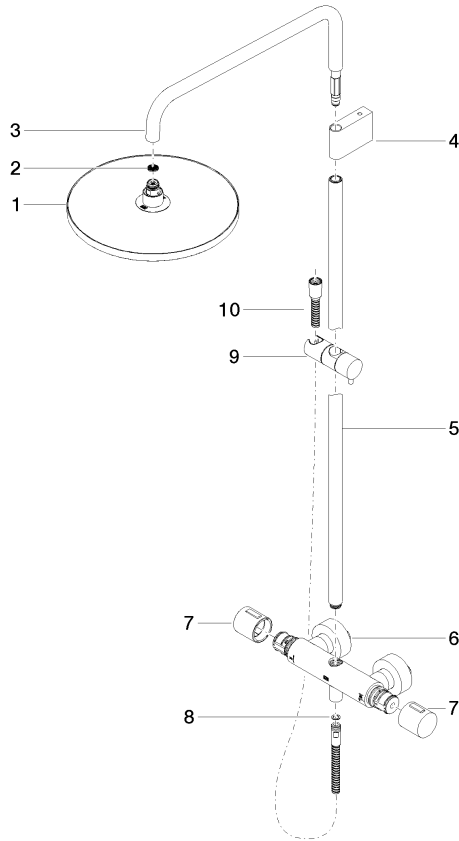

Showerpipe with shower thermostat without hand shower - Brushed Dark Platinum

IMO

34 460 979

Fits: IMO, LULU, TARA, LISSÉ, VAIA, META

- shower with fixed riser projection 453mm
- overhead shower: rain flow
- rain shower Ø 300 mm
- rain shower with anti-scale system
- max. rainshower flow 14 l/min
- Function from: 10 l/min
- rotary diverter with volume control and shut-off function
- slide-on rosettes Ø 70 mm
- height of fittings up to rain shower (bottom edge) 1009mm
- height of fittings up to top edge of elbow 1150mm
- gauge 150 mm - 13 mm
- metal shower hose 1750mm with integrated anti-twist protection
- 1/2" connection
- slide bar
- Pipe diameter 23.5 mm
- quick clearing
- WRAS 2204013

Showerpipe with shower thermostat without hand shower - Brushed Dark Platinum

34 460 979
mm [inches]
1:10

Flow rate chart

Codes & Standards

DIN 4109

EN 1111

EN 1717

ISO 3822

Scottish Water
Byelaws

UK Water Supply
Regulations

Ü-Zeichen

Showerpipe with shower thermostat without hand shower - Brushed Dark
Platinum

IMO

34 460 979

Certificates

WRAS_2204

DVGW_DW-
6509DN0

Belgaqua_21-032-2 LGA_38

34 460 979

Product version from 4/1/2024

Parts for other
finishes can be found
here: [Chrome](#)

Showerpipe with shower thermostat without hand shower - Brushed Dark
Platinum