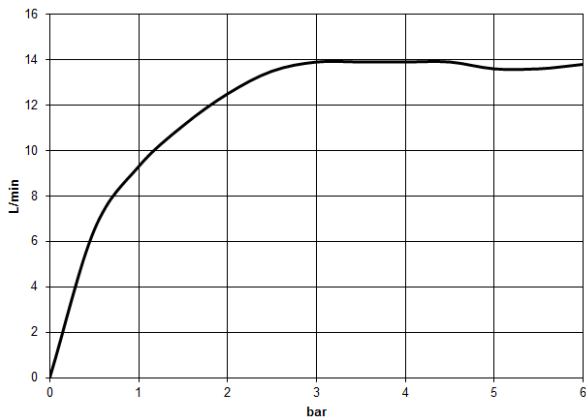

Showerpipe with shower thermostat without hand shower - Brushed Dark Platinum

34 460 979
mm [inches]
1:10

Flow rate chart

Codes & Standards

DIN 4109

EN 1111

EN 1717

ISO 3822