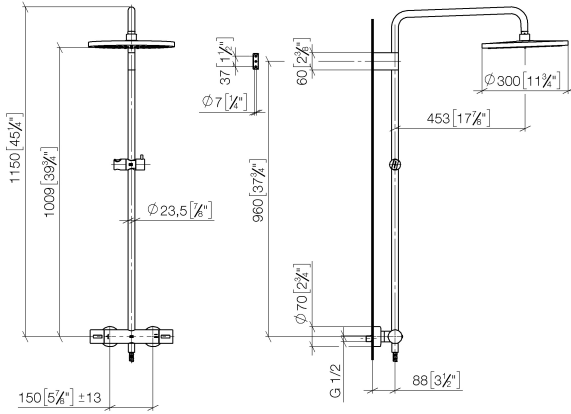

Showerpipe with shower thermostat without hand shower - Brushed Dark Platinum

IMO

34 460 979

Fits: IMO, LULU, TARA, LISSÉ, VAIA, META

- shower with fixed riser projection 453mm
- overhead shower: rain flow
- rain shower Ø 300 mm
- rain shower with anti-scale system
- max. rainshower flow 14 l/min
- Function from: 10 l/min
- rotary diverter with volume control and shut-off function
- slide-on rosettes Ø 70 mm
- height of fittings up to rain shower (bottom edge) 1009mm
- height of fittings up to top edge of elbow 1150mm
- gauge 150 mm - 13 mm
- metal shower hose 1750mm with integrated anti-twist protection
- 1/2" connection
- slide bar
- Pipe diameter 23.5 mm
- quick clearing
- WRAS 2204013

Showerpipe with shower thermostat without hand shower - Brushed Dark Platinum

34 460 979
mm [inches]
1:10

Flow rate chart

Codes & Standards

DIN 4109

EN 1111

EN 1717

ISO 3822