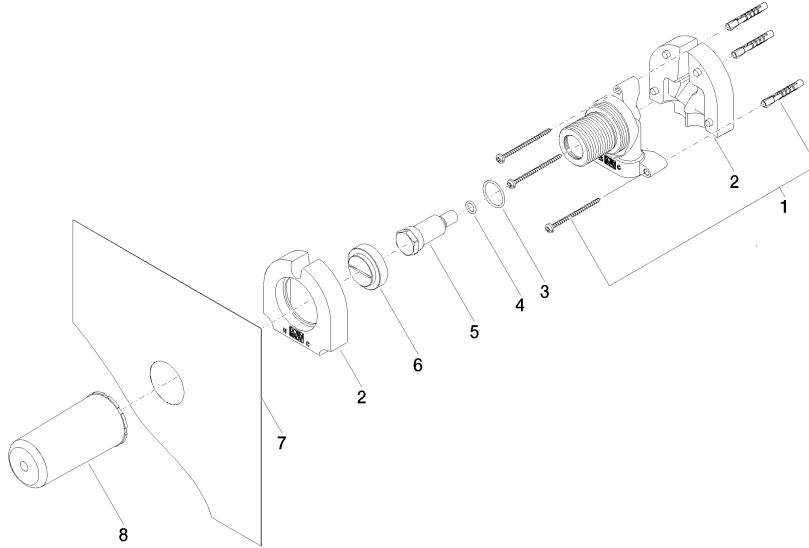

Concealed wall mounting -

---

35 003 970 90

Product version up to 10/2/2019

Product version from 10/2/2019