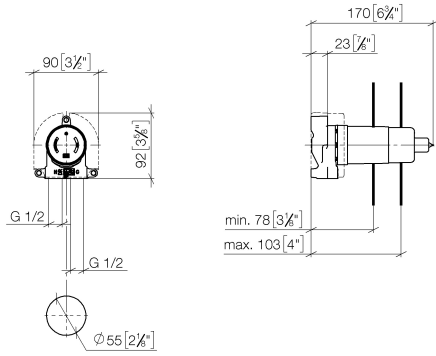

## Concealed wall mounting -

---

35 003 970 90

- red brass, lead-free
- 2x female thread 1/2" connections
- dust cover
- anti-water packing
- soundproofing
- WRAS 2101023, 2003025

Can only be combined with exposed trim parts 26  
024 661-FF / 36 013 660-FF / 36 045 660-FF / 36  
013 970-FF / 36 045 970-FF / 36 804 661-FF.

### **Extension 25 mm -**

12 179 970 90

- Can only be combined with  
exposed trim parts 36 804 661-FF.

**Concealed wall mounting -**

35 003 970 90

mm [inches]

**Flow rate chart**

**Codes & Standards**