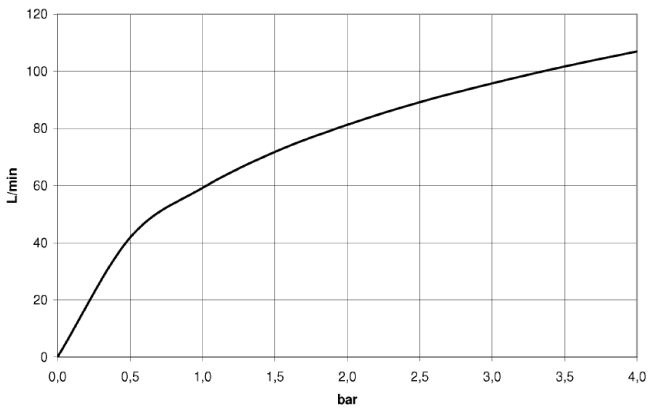

### **Extension 25 mm -**

12 179 970 90

- Can only be combined with  
exposed trim parts 36 804 661-FF.

**Concealed wall mounting -**

35 003 970 90

mm [inches]

**Flow rate chart**

**Codes & Standards**