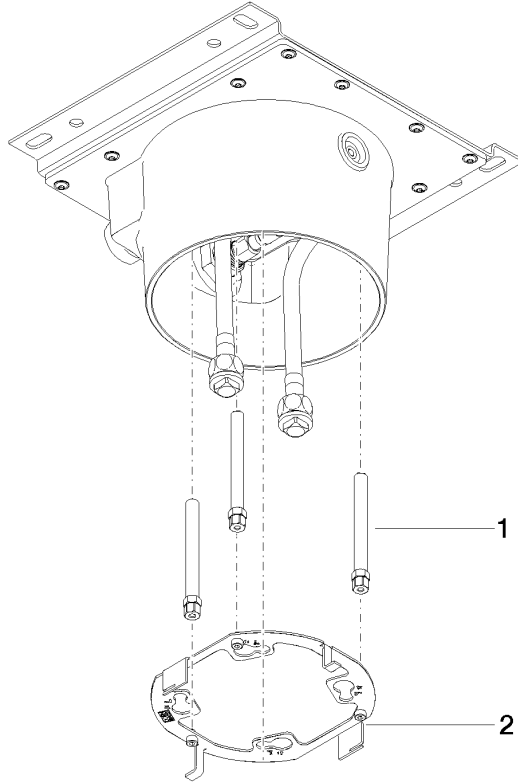

Concealed ceiling installation box with ceiling fixing -

35 041 970 90

- concealed rough parts
- 2x female thread 1/2" connections
- For simultaneous control of the jet types, we recommend the xTool thermostat module
- Not suitable for use in a steam room.
- WRAS 240502006

Concealed ceiling installation box with ceiling fixing -

35 041 970 90

Product version from 4/1/2022

Concealed ceiling installation box with ceiling fixing -

35 041 970 90

Spare parts list

Product version from 4/1/2022

No.	Item Number	Name	Quantity used	Delivery time
	90 30 30 208 00 90	screw	2	2